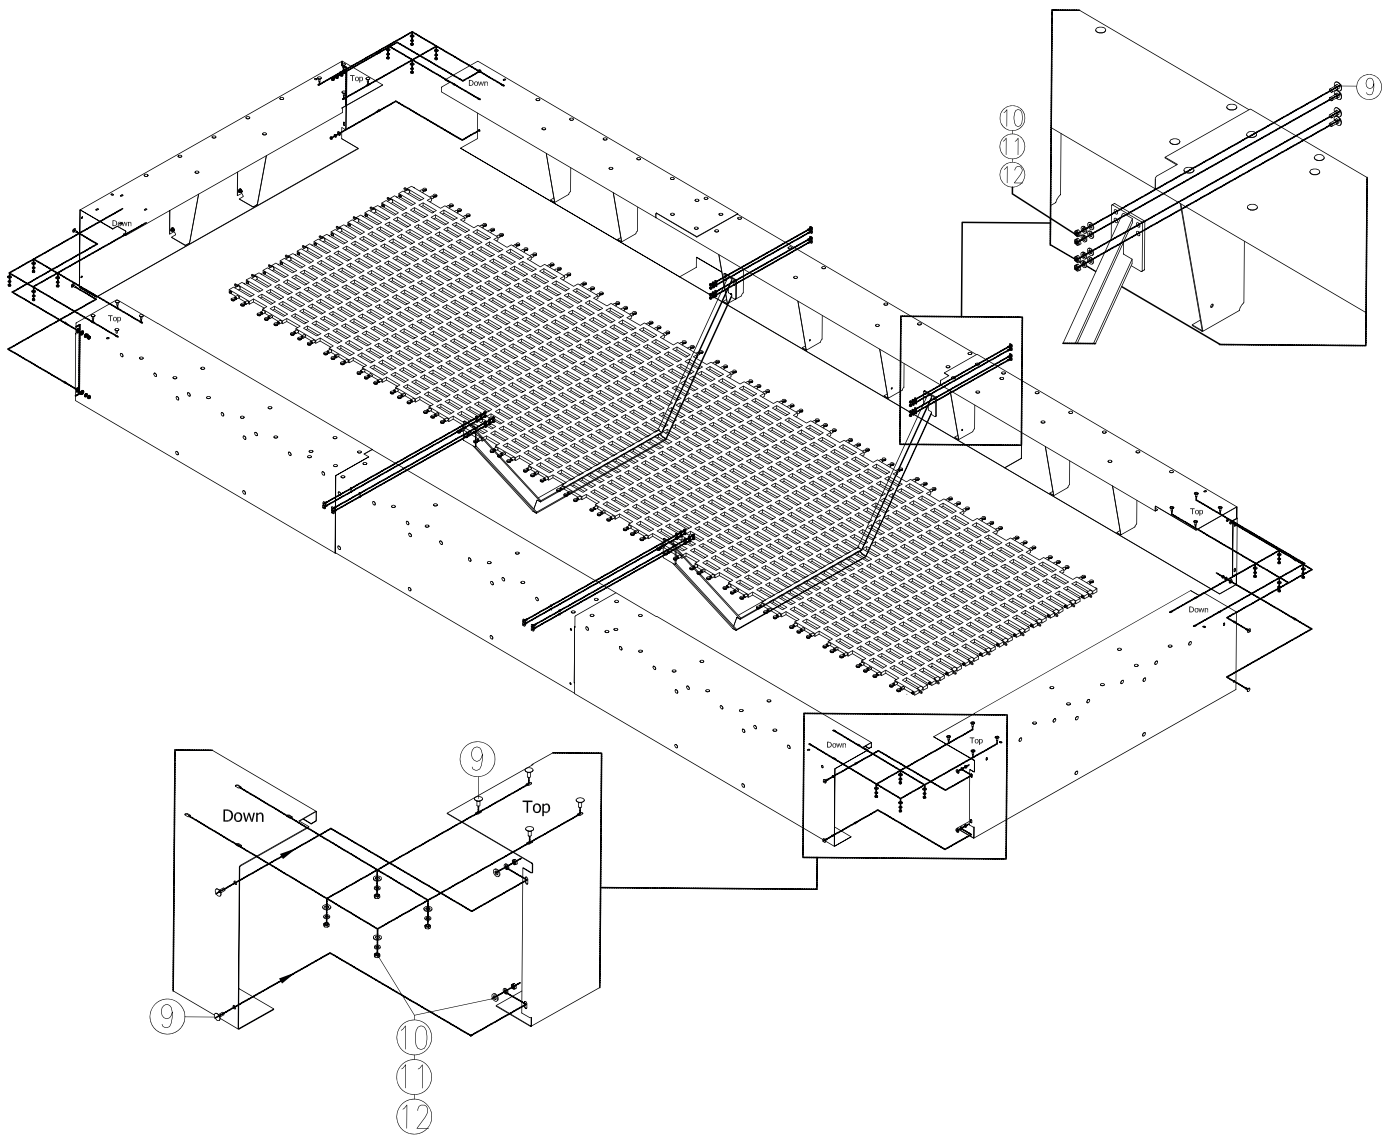

1MOVE

Installation instructions **Playground Trampoline**

1M-T100x400S

1Move Sp. z o.o.
ul. Morelowa 5/30 , 80-174 Gdańsk, Poland
tel. +48 733 221 221
tel. +48 600 273 852
1@1move.pl
www.1move.pl
facebook.com/1move

ITEM	REF	PART	Qty	Kg
1	1M-T100x400-08		150	
2	1M-T100x400-09		40	
3	1M-T100x400-10		40	
4	1M-T100x400-11		40	
5	1M-T100x400-12		40	
6	1M-T100x400-01		2	
7	1M-T100x400-02		2	
8	1M-T100x400-03		2	
9	1M-T100x400-04		2	
10	1M-T100x400-05		2	
11	1M-T100x400-06		2	
12	1M-T100x400-07		1	

 kg 140	 m 1,55x4,52	 10	2x 
--	---	---	---