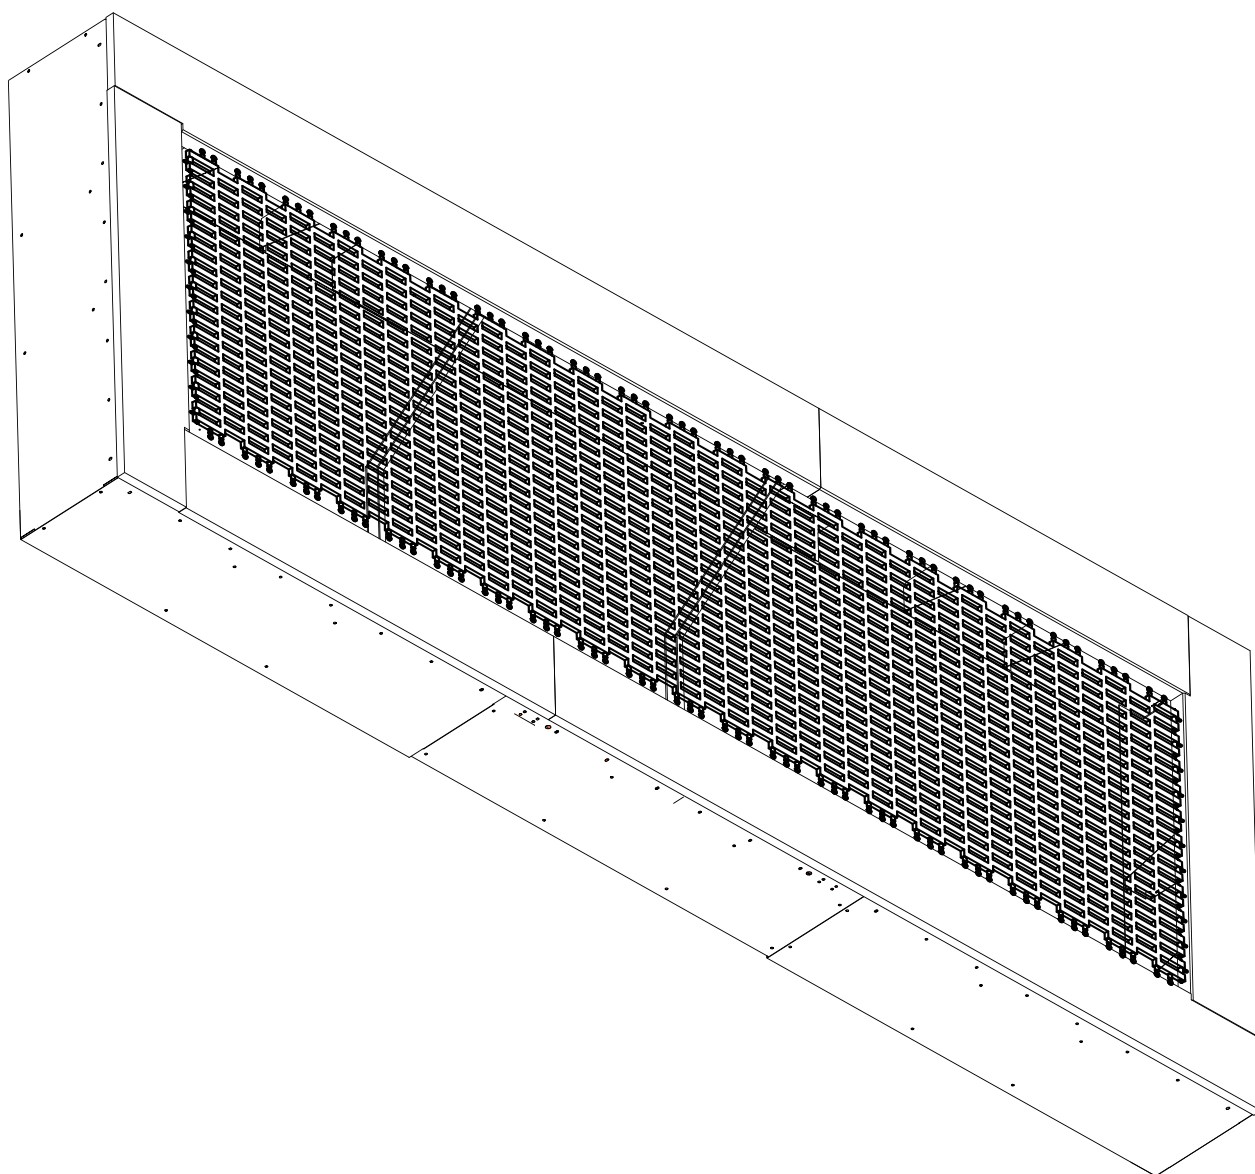

1MOVE

Installation instructions **Playground Trampoline**

1M-T100x400S

1Move Sp. z o.o.
ul. Morelowa 5/30 , 80-174 Gdańsk, Poland
tel. +48 733 221 221
tel. +48 600 273 852
1@1move.pl
www.1move.pl
facebook.com/1move

ITEM	REF	PART	Qty	Kg
1	1M-T100x400-08		150	
2	1M-T100x400-09		40	
3	1M-T100x400-10		40	
4	1M-T100x400-11		40	
5	1M-T100x400-12		40	
6	1M-T100x400-01		2	
7	1M-T100x400-02		2	
8	1M-T100x400-03		2	
9	1M-T100x400-04		2	
10	1M-T100x400-05		2	
11	1M-T100x400-06		2	
12	1M-T100x400-07		1	

 kg 140	 m 1,55x4,52	 10	2x 
--	---	---	---