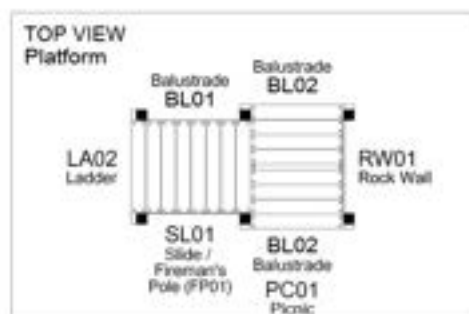

Assembly

Jungle Teepee

803_208

 General Safety
1

Instructions

Jungle Gym

BACKYARD PLAYGROUNDS

since 1988