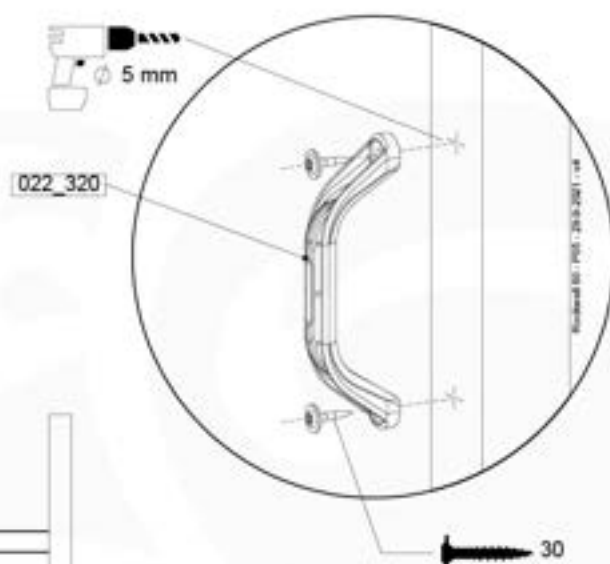

Balustrade AL - 194_101 - 2021 - 01.0

10-1

min. 27mm
max. 65mm

11 Rock Wall

RW01

(194_105)

	PartNo	PartName	QTY.
Hardware pack 100_604	001_102	Washer Head Screw T40 M8x30	8
	002_220	Gap Point Screw T25 - 5x45	24
	002_223	Gap Point Screw T25 - 5x80	4
	003_010	M8 spring lock washer	8
	004_050	M8 22mm Drive in Nut	8
Other	022_50x	Climbing Rock	4
	120_102	Handgrip set (2x Complete)	1
Timber	C74	Beam 740 mm	1
	D74	Board 740 mm	5

Rockwall RW - RW01 - 2019-2021 - v4

11-1

min. 2,6 cm
max. 8,8 cm

11-2

11-3

12 Ladder

LA02

(194_103)

	PartNo	PartName	QTY.
Hardware Pack 100_603	001_404	Stealth Screw 8x30	4
	002_219	Gap Point Screw T25 - 5x30	4
	002_220	Gap Point Screw T25 - 5x45	6
	002_223	Gap Point Screw T25 - 5x80	4
Other	005_03x	Ladder Rung Y/B/G/R	3
	005_522	Connection Bracket Mini Market	2
	022_835	Rung Cap	6
	120_102	Handgrip set (2x Complete)	1
Wood	C74	Beam 740 mm	1
	C130	Beam 1300 mm	2