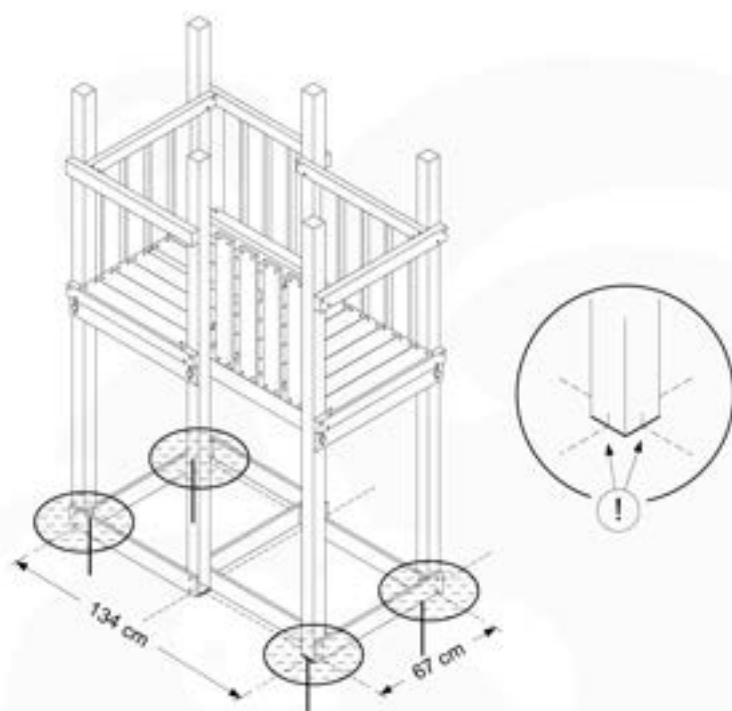

06 Playground Foundation

FD02

06-1

07 Base Tower

BT03

(194_100)

	PartNo	PartName	QTY.
Hardware Pack 100_600	001_406	Stealth Screw 8x45	6
	002_220	Gap Point Screw T25 - 5x45	72
	002_223	Gap Point Screw T25 - 5x80	16
Other	007_001	Ground-anchor	2
Hardware Pack 100_600	022_31x	bpc-base version 3	4
	022_84x	bpc cover	4
Wood	A220	Post 70x70 L2200	4
	C74	Beam 740 mm	4
	D60	Board 600 mm	10
	D74	Board 740 mm	8

Base Tower - P10 - BT03 - 18-10-2020 - v1.0

07-1

07-2

07-3

08 Extension Tower

ET01

(194_100)

	PartNo	PartName	QTY.
Hardware Pack 100_600	001_406	Stealth Screw 8x45	4
	002_220	Gap Point Screw T25 - 5x45	60
	002_223	Gap Point Screw T25 - 5x80	12
Other	007_001	Ground-anchor	2
Hardware Pack 100_600	022_31x	bpc-base version 3	2
	022_84x	bpc cover	2
Wood	A200	Post 70x70 L2000	2
	C74	Beam 740 mm	3
	D60	Board 600 mm	9
	D74	Board 740 mm	6