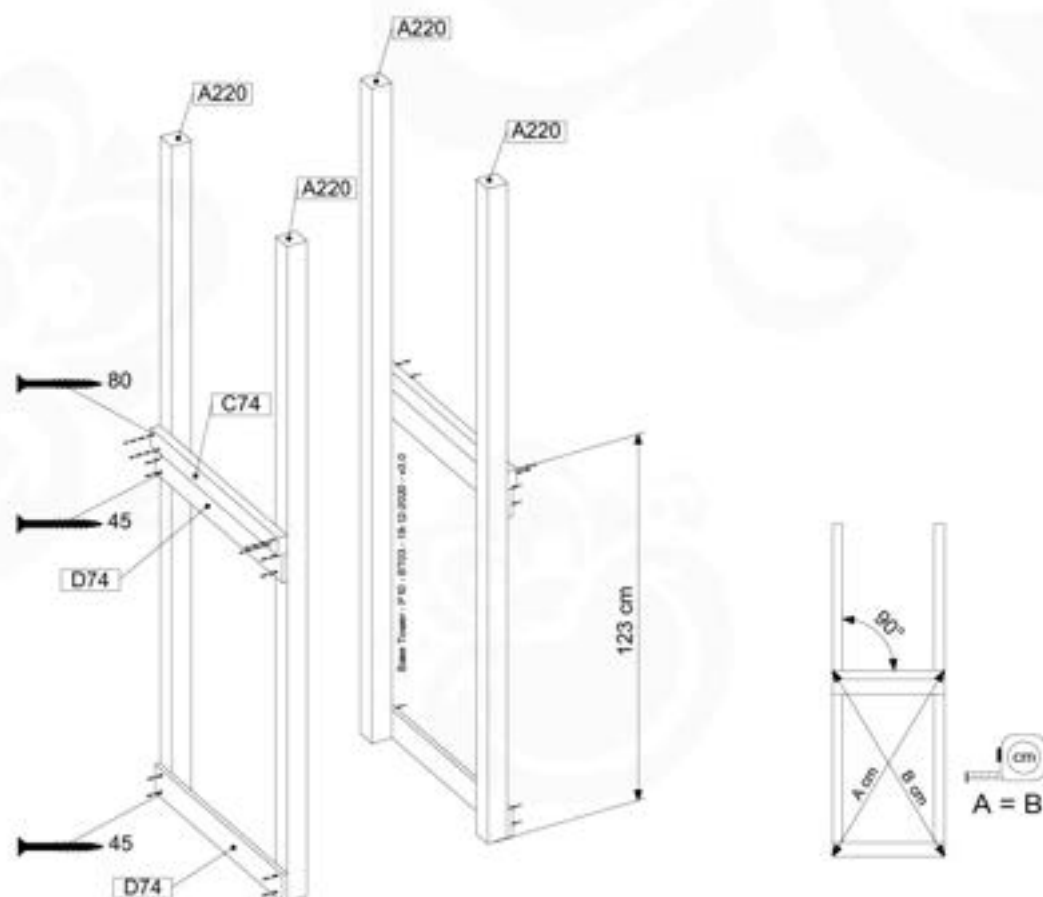

06 Playground Foundation

FD02

06-1

07 Base Tower

BT03

(194_100)

	PartNo	PartName	QTY.
Hardware Pack 100_600	001_406	Stealth Screw 8x45	6
	002_220	Gap Point Screw T25 - 5x45	72
	002_223	Gap Point Screw T25 - 5x80	16
Other	007_001	Ground-anchor	2
Hardware Pack 100_600	022_31x	bpc-base version 3	4
	022_84x	bpc cover	4
Wood	A220	Post 70x70 L2200	4
	C74	Beam 740 mm	4
	D60	Board 600 mm	10
	D74	Board 740 mm	8

Base Tower - P10 - BT03 - 18-10-2020 - v1.0

07-1

07-2

07-3

08 Extension Tower

ET01

(194_100)

	PartNo	PartName	QTY.
Hardware Pack 100_600	001_406	Stealth Screw 8x45	4
	002_220	Gap Point Screw T25 - 5x45	60
	002_223	Gap Point Screw T25 - 5x80	12
Other	007_001	Ground-anchor	2
Hardware Pack 100_600	022_31x	bpc-base version 3	2
	022_84x	bpc cover	2
Wood	A200	Post 70x70 L2000	2
	C74	Beam 740 mm	3
	D60	Board 600 mm	9
	D74	Board 740 mm	6