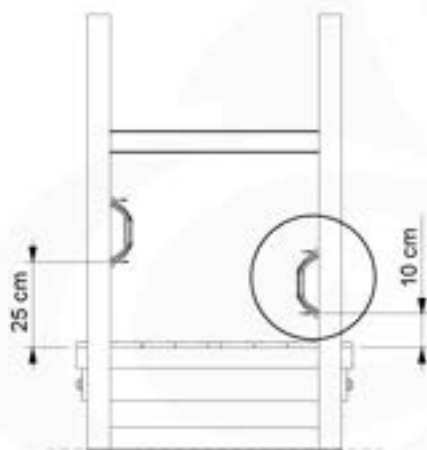

Balustrade AL - 194_101 - 2021 - 01.0

10-1

min. 27mm
max. 65mm

11 Rock Wall

RW01

(194_105)

	PartNo	PartName	QTY.
Hardware pack 100_604	001_102	Washer Head Screw T40 M8x30	8
	002_220	Gap Point Screw T25 - 5x45	24
	002_223	Gap Point Screw T25 - 5x80	4
	003_010	M8 spring lock washer	8
	004_050	M8 22mm Drive in Nut	8
Other	022_50x	Climbing Rock	4
	120_102	Handgrip set (2x Complete)	1
Timber	C74	Beam 740 mm	1
	D74	Board 740 mm	5

Rockwall RW - RW01 - 2019-2021 - v4

11-1

min. 2,6 cm
max. 8,8 cm

11-2

11-3

12 Ladder

LA02

(194_103)