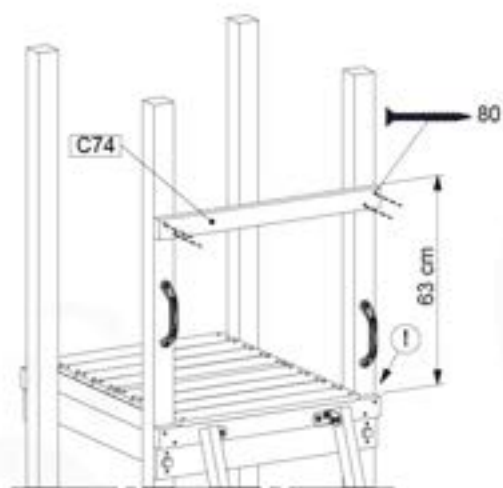

	PartNo	PartName	QTY.
Hardware Pack 100_603	001_404	Stealth Screw 8x30	4
	002_219	Gap Point Screw T25 - 5x30	4
	002_220	Gap Point Screw T25 - 5x45	6
	002_223	Gap Point Screw T25 - 5x80	4
Other	005_03x	Ladder Rung Y/B/G/R	3
	005_522	Connection Bracket Mini Market	2
	022_835	Rung Cap	6
	120_102	Handgrip set (2x Complete)	1
Wood	C74	Beam 740 mm	1
	C130	Beam 1300 mm	2

12-1

12-2

12-3

12-4

13-Picnic Table

PC01

(194_117)

	PartNo	PartName	QTY.
Hardware Pack 100_615	002_220	Gap Point Screw T25 - 5x45	20
	002_223	Gap Point Screw T25 - 5x80	8
Wood	C62	Beam 620 mm	2
	D60	Board 600 mm	4
	D74	Board 740 mm	1