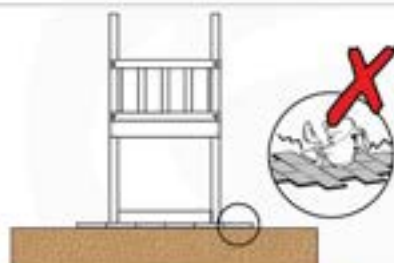

05 Safe Playground

05-1

05-2

05-3

05-4

05-5