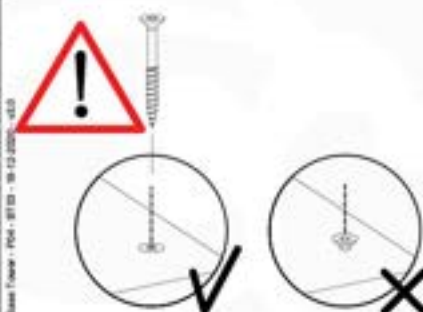

07 Base Tower

BT03

(194_100)

	PartNo	PartName	QTY.
Hardware Pack 100_600	001_406	Stealth Screw 8x45	6
	002_220	Gap Point Screw T25 - 5x45	72
	002_223	Gap Point Screw T25 - 5x80	16
Other	007_001	Ground-anchor	2
Hardware Pack 100_600	022_31x	bpc-base version 3	4
	022_84x	bpc cover	4
Wood	A220	Post 70x70 L2200	4
	C74	Beam 740 mm	4
	D60	Board 600 mm	10
	D74	Board 740 mm	8

Base Tower - P10 - BT03 - 18-10-2020 - v1.0