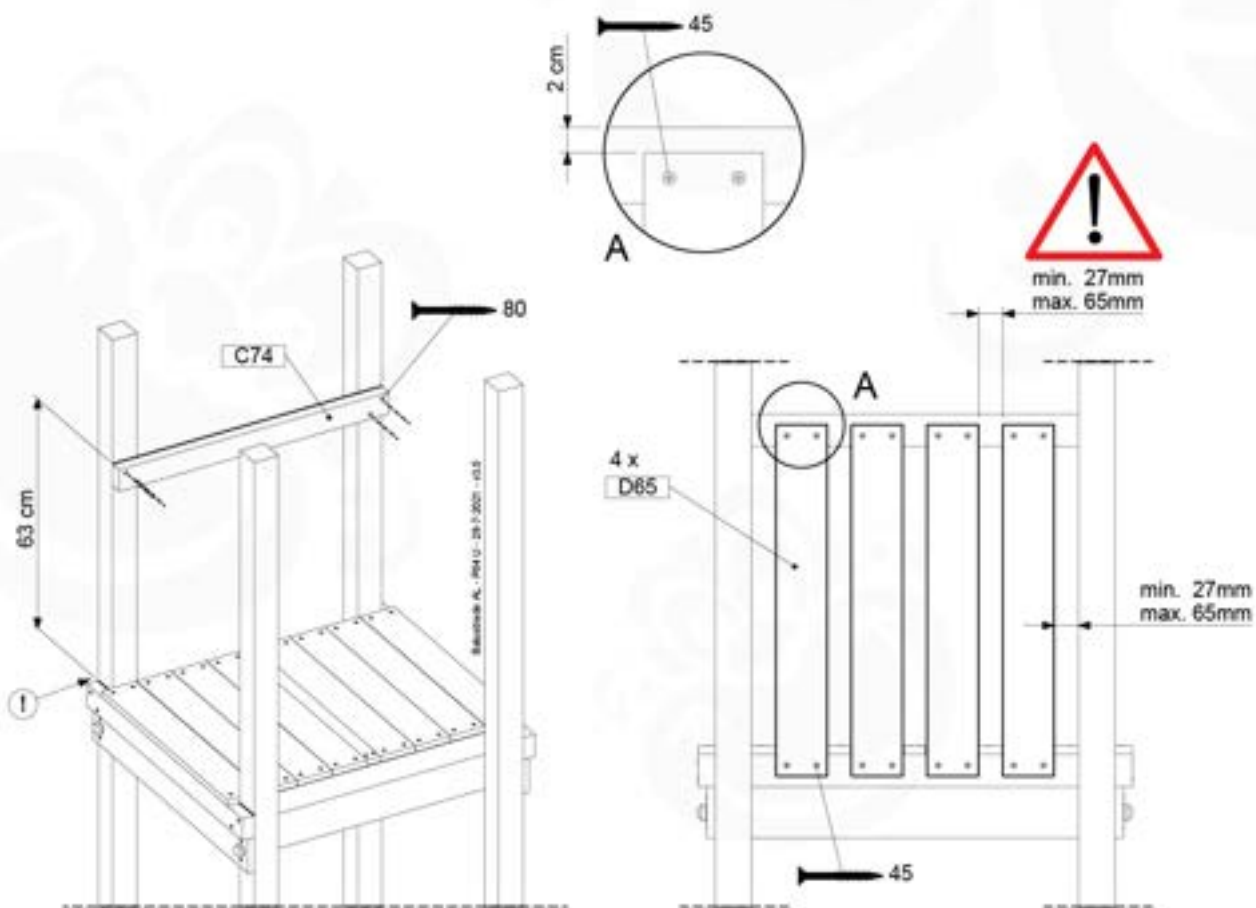

Base Tower - P10 - BT03 - 18-10-2020 - v1.0

07-1

07-2

07-3

08 Extension Tower

ET01

(194_100)

	PartNo	PartName	QTY.
Hardware Pack 100_600	001_406	Stealth Screw 8x45	4
	002_220	Gap Point Screw T25 - 5x45	60
	002_223	Gap Point Screw T25 - 5x80	12
Other	007_001	Ground-anchor	2
Hardware Pack 100_600	022_31x	bpc-base version 3	2
	022_84x	bpc cover	2
Wood	A200	Post 70x70 L2000	2
	C74	Beam 740 mm	3
	D60	Board 600 mm	9
	D74	Board 740 mm	6

Extension Tower - PKG - ET01 - 18-12-2020 - v1.0

08-1

08-2

08-3

09 Balustrade (1x)

BL01

(194_101)

	PartNo	PartName	QTY.
Hardware Pack	002_220	Gap Point Screw T25 - 5x45	16
	100_001 002_223	Gap Point Screw T25 - 5x80	4
Wood	C74	Beam 740 mm	1
	D65	Board 650 mm	4

Balustrade AL - 19410 - 28-7-2020 - v3.0

09-1

10 Balustrade (2x)

BL02

(194_101)

	PartNo	PartName	QTY.
Hardware Pack	002_220	Gap Point Screw T25 - 5x45	16
	100_001 002_223	Gap Point Screw T25 - 5x80	4
Wood	C74	Beam 740 mm	1
	D65	Board 650 mm	4