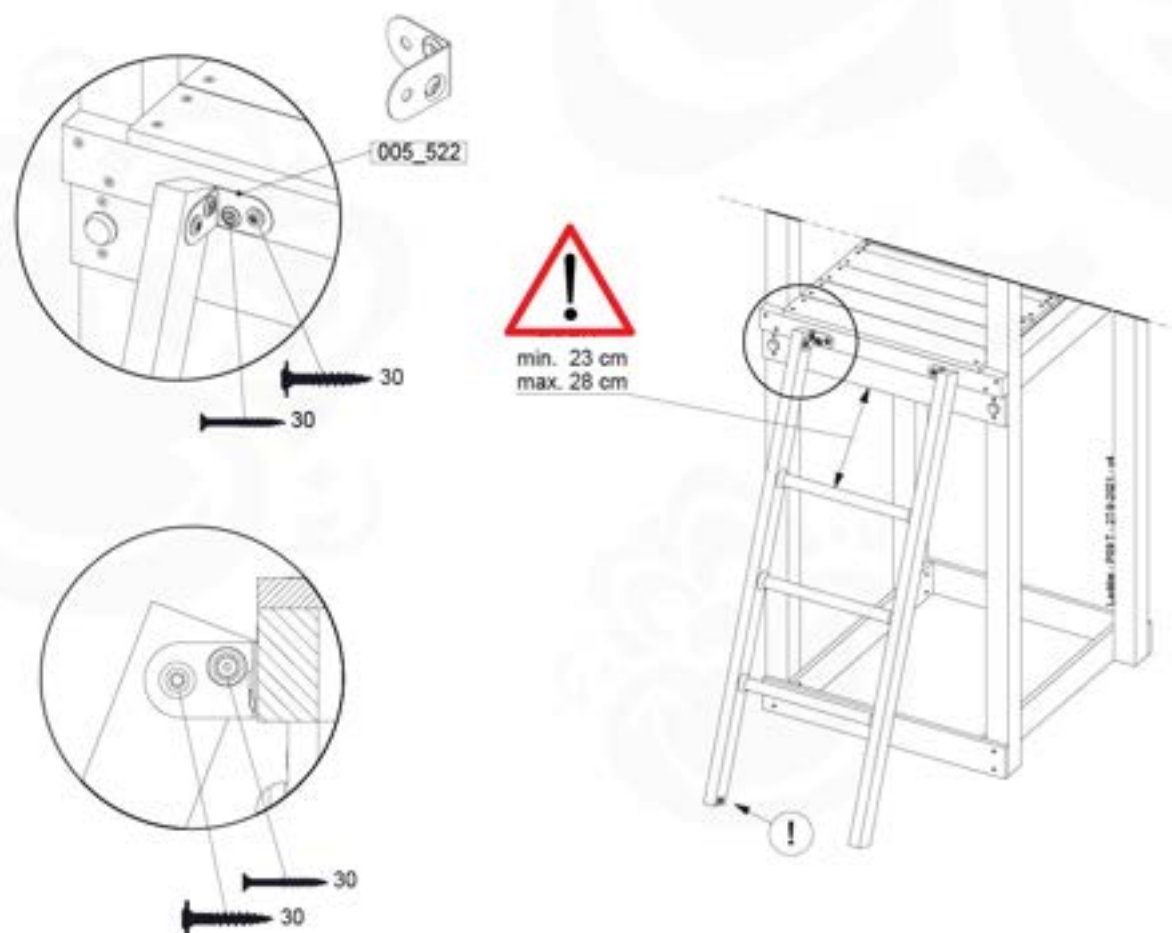

	PartNo	PartName	QTY.
Hardware Pack 100_603	001_404	Stealth Screw 8x30	4
	002_219	Gap Point Screw T25 - 5x30	4
	002_220	Gap Point Screw T25 - 5x45	6
	002_223	Gap Point Screw T25 - 5x80	4
Other	005_03x	Ladder Rung Y/B/G/R	3
	005_522	Connection Bracket Mini Market	2
	022_835	Rung Cap	6
	120_102	Handgrip set (2x Complete)	1
Wood	C74	Beam 740 mm	1
	C130	Beam 1300 mm	2

12-1

12-2

12-3

12-4

13-Picnic Table

PC01

(194_117)

	PartNo	PartName	QTY.
Hardware Pack 100_615	002_220	Gap Point Screw T25 - 5x45	20
	002_223	Gap Point Screw T25 - 5x80	8
Wood	C62	Beam 620 mm	2
	D60	Board 600 mm	4
	D74	Board 740 mm	1