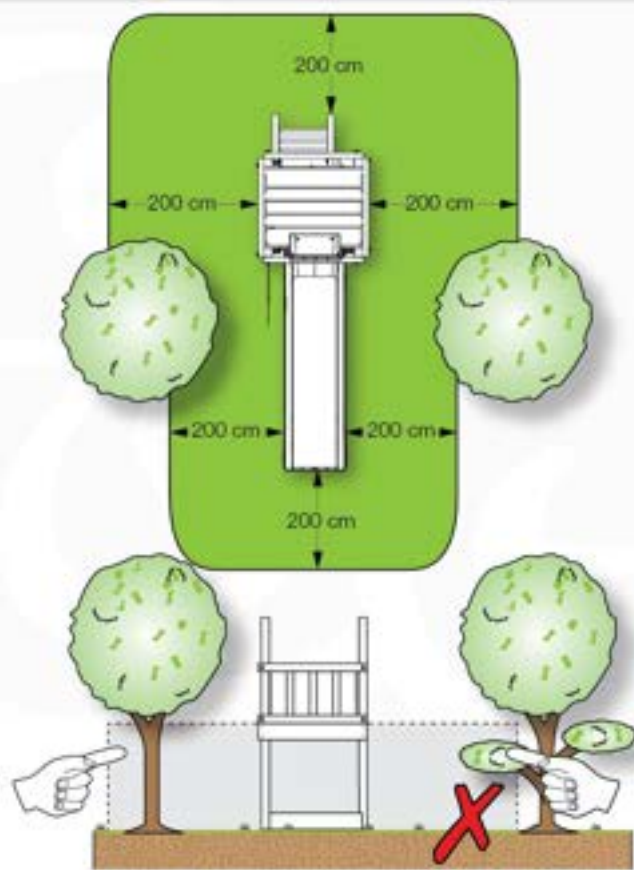

05 Safe Playground

05-1

05-2

05-3

05-4

05-5