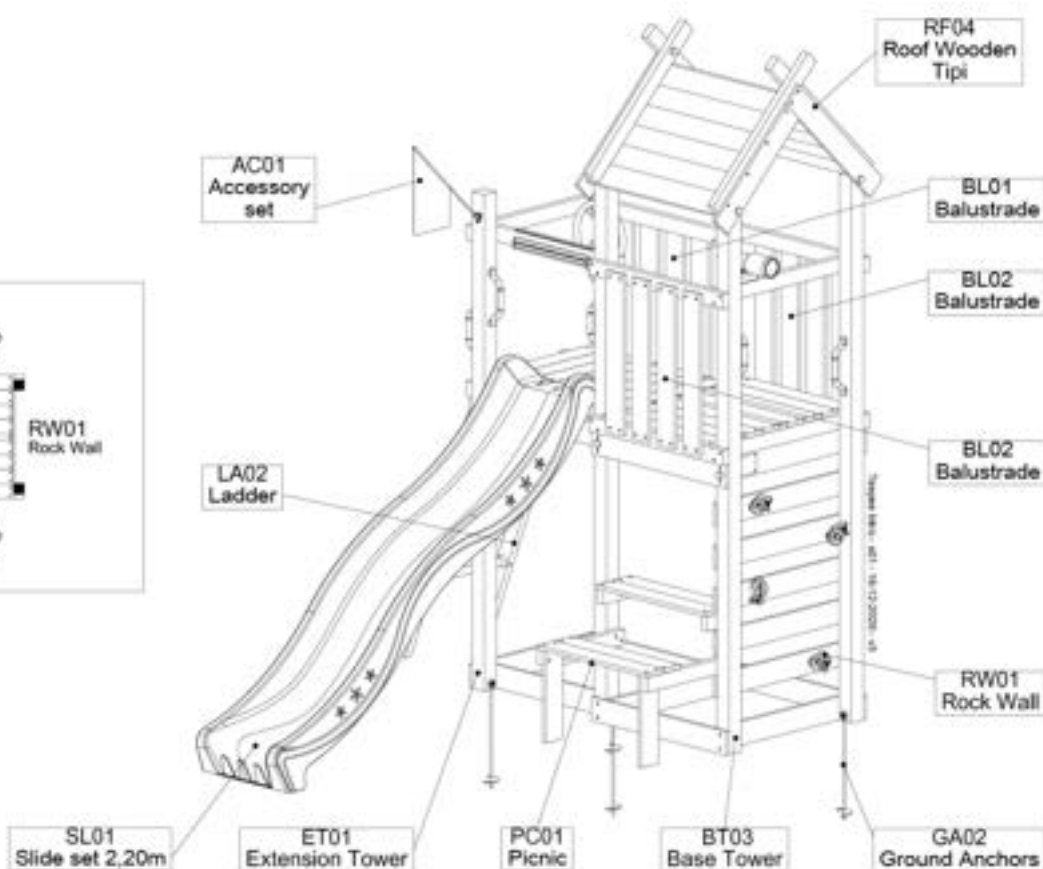

Assembly

Jungle Teepee

803_208

 General Safety
1

Instructions

Jungle Gym

BACKYARD PLAYGROUNDS

since 1988