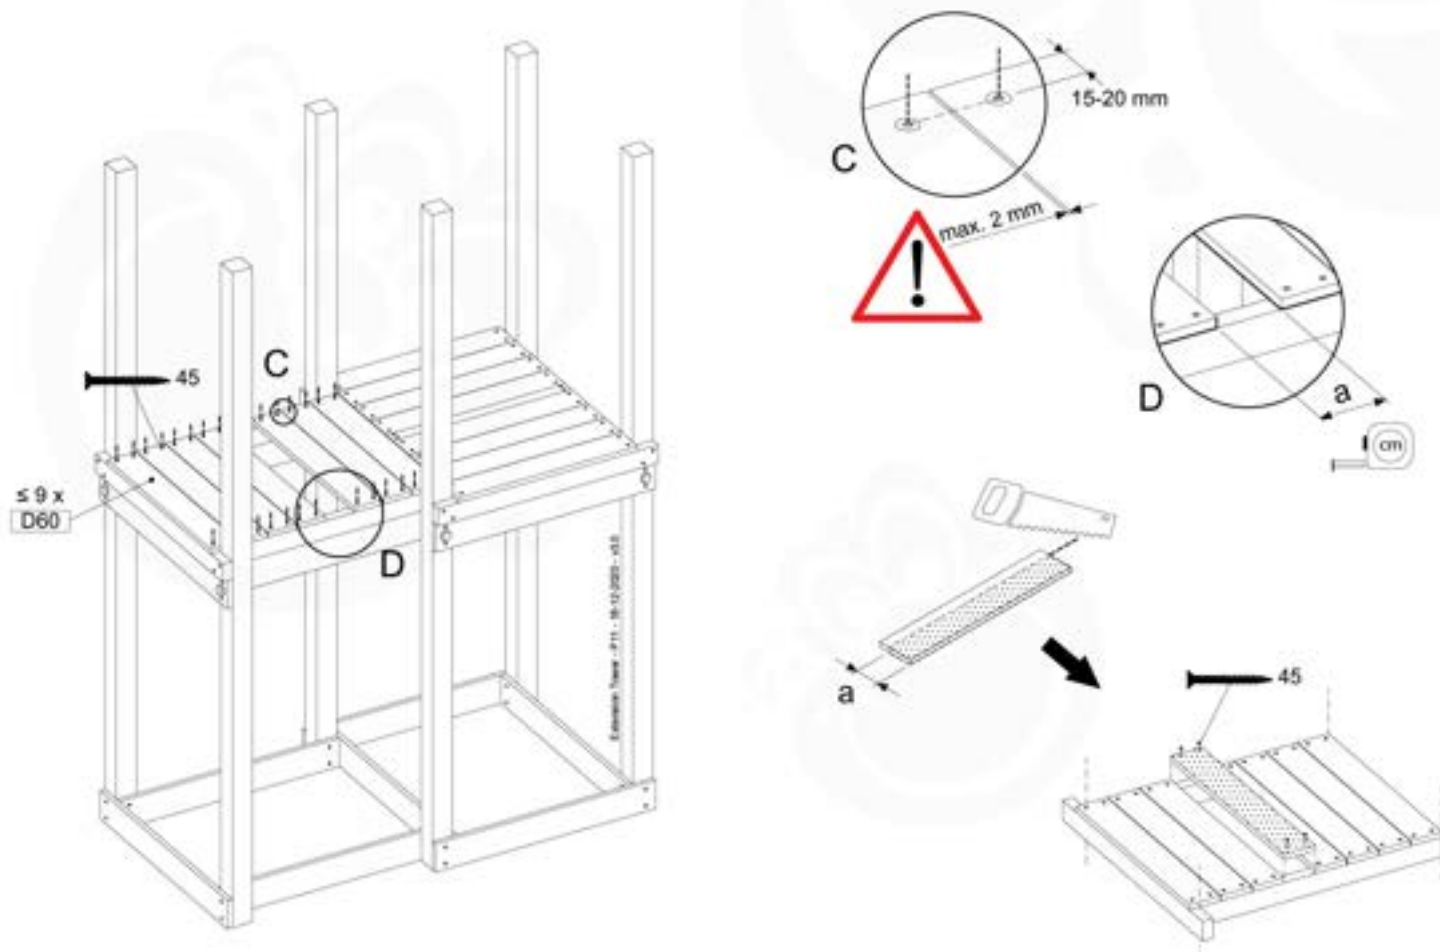

Base Tower - P10 - BT03 - 18-10-2020 - v1.0

07-1

07-2

07-3

08 Extension Tower

ET01

(194_100)

	PartNo	PartName	QTY.
Hardware Pack 100_600	001_406	Stealth Screw 8x45	4
	002_220	Gap Point Screw T25 - 5x45	60
	002_223	Gap Point Screw T25 - 5x80	12
Other	007_001	Ground-anchor	2
Hardware Pack 100_600	022_31x	bpc-base version 3	2
	022_84x	bpc cover	2
Wood	A200	Post 70x70 L2000	2
	C74	Beam 740 mm	3
	D60	Board 600 mm	9
	D74	Board 740 mm	6

Extension Tower - PKG - ET01 - 18-12-2020 - v1.0

08-1

08-2

08-3

09 Balustrade (1x)

BL01

(194_101)

	PartNo	PartName	QTY.
Hardware Pack	002_220	Gap Point Screw T25 - 5x45	16
	100_001 002_223	Gap Point Screw T25 - 5x80	4
Wood	C74	Beam 740 mm	1
	D65	Board 650 mm	4