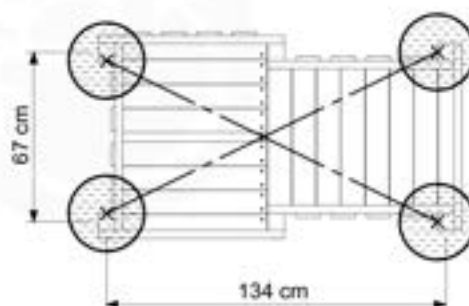

1-Swing frame / 2-Swing frame
457_101
457_102

16

1-Climb frame / 2-Climb frame
457_105
457_106

16 Ground Anchors

GA02

Parts:

Assembly Package Tower
194_100

© 2002 Jungle Gym B.V.