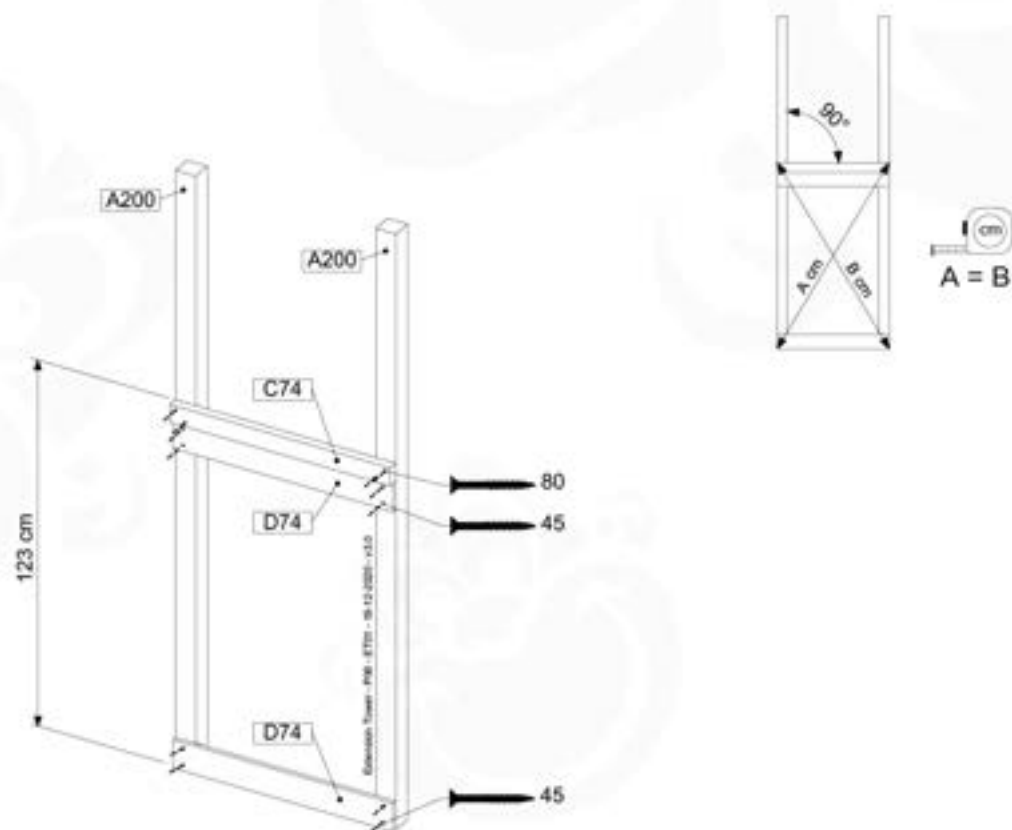

06 Playground Foundation

FD02

06-1

07 Base Tower

BT03

(194_100)

	PartNo	PartName	QTY.
Hardware Pack 100_600	001_406	Stealth Screw 8x45	6
	002_220	Gap Point Screw T25 - 5x45	72
	002_223	Gap Point Screw T25 - 5x80	16
Other	007_001	Ground-anchor	2
Hardware Pack 100_600	022_31x	bpc-base version 3	4
	022_84x	bpc cover	4
Wood	A220	Post 70x70 L2200	4
	C74	Beam 740 mm	4
	D60	Board 600 mm	10
	D74	Board 740 mm	8

Base Tower - P10 - BT03 - 18-10-2020 - v1.0

07-1

07-2

07-3

08 Extension Tower

ET01

(194_100)

	PartNo	PartName	QTY.
Hardware Pack 100_600	001_406	Stealth Screw 8x45	4
	002_220	Gap Point Screw T25 - 5x45	60
	002_223	Gap Point Screw T25 - 5x80	12
Other	007_001	Ground-anchor	2
Hardware Pack 100_600	022_31x	bpc-base version 3	2
	022_84x	bpc cover	2
Wood	A200	Post 70x70 L2000	2
	C74	Beam 740 mm	3
	D60	Board 600 mm	9
	D74	Board 740 mm	6

Extension Tower - PKG - ET01 - 18-12-2020 - v1.0

08-1

08-2

08-3

09 Balustrade (1x)

BL01

(194_101)

	PartNo	PartName	QTY.
Hardware Pack	002_220	Gap Point Screw T25 - 5x45	16
	100_001 002_223	Gap Point Screw T25 - 5x80	4
Wood	C74	Beam 740 mm	1
	D65	Board 650 mm	4