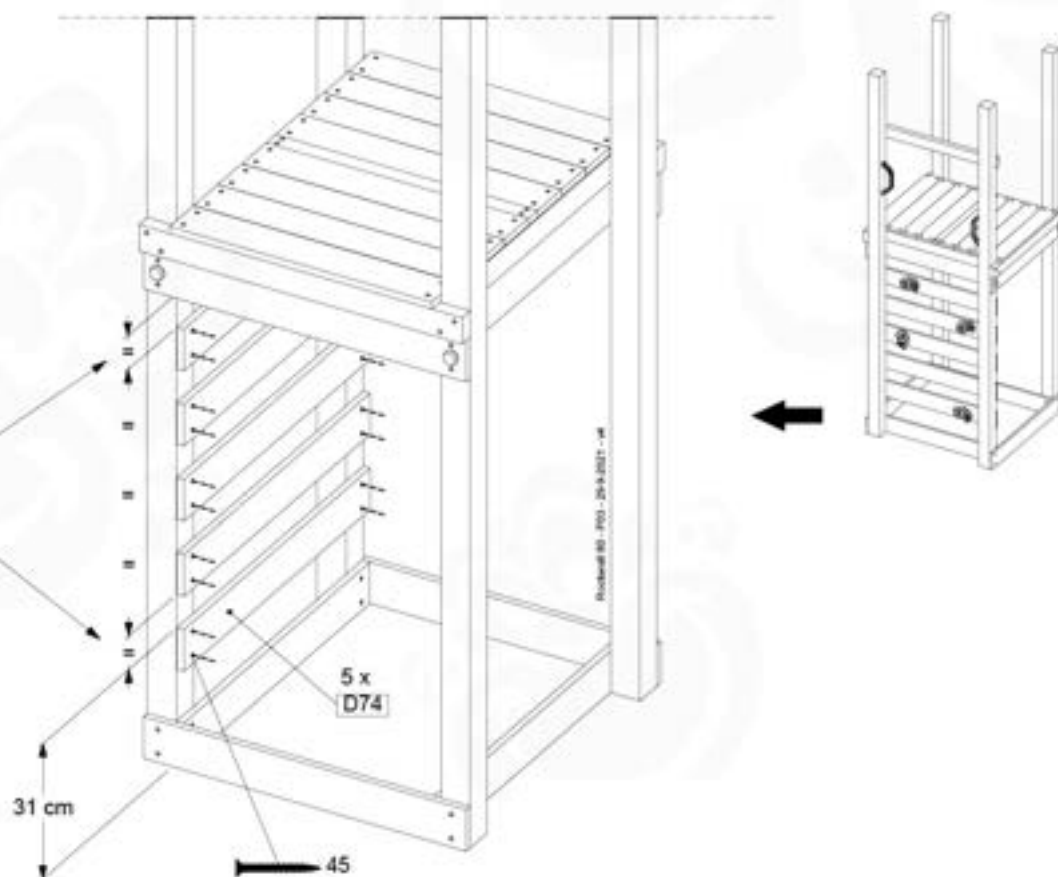

Balustrade AL - 19410 - 28-7-2020 - v3.0

09-1

10 Balustrade (2x)

BL02

(194_101)

	PartNo	PartName	QTY.
Hardware Pack	002_220	Gap Point Screw T25 - 5x45	16
	100_001 002_223	Gap Point Screw T25 - 5x80	4
Wood	C74	Beam 740 mm	1
	D65	Board 650 mm	4

Balustrade AL - 194_101 - 2021 - 01.0

10-1

min. 27mm
max. 65mm

11 Rock Wall

RW01

(194_105)

	PartNo	PartName	QTY.
Hardware pack 100_604	001_102	Washer Head Screw T40 M8x30	8
	002_220	Gap Point Screw T25 - 5x45	24
	002_223	Gap Point Screw T25 - 5x80	4
	003_010	M8 spring lock washer	8
	004_050	M8 22mm Drive in Nut	8
Other	022_50x	Climbing Rock	4
	120_102	Handgrip set (2x Complete)	1
Timber	C74	Beam 740 mm	1
	D74	Board 740 mm	5

Rockwall RW - RW01 - 2019-2021 - v4

11-1

min. 2,6 cm
max. 8,8 cm

11-2

11-3

12 Ladder

LA02

(194_103)