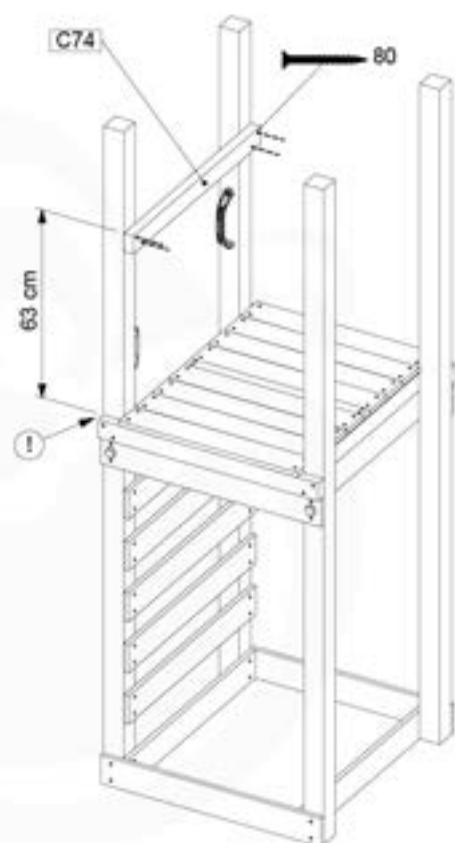

Rockwall RW - RW01 - 2019-2021 - v4

11-1

min. 2,6 cm
max. 8,8 cm

11-2

11-3

12 Ladder

LA02

(194_103)

	PartNo	PartName	QTY.
Hardware Pack 100_603	001_404	Stealth Screw 8x30	4
	002_219	Gap Point Screw T25 - 5x30	4
	002_220	Gap Point Screw T25 - 5x45	6
	002_223	Gap Point Screw T25 - 5x80	4
Other	005_03x	Ladder Rung Y/B/G/R	3
	005_522	Connection Bracket Mini Market	2
	022_835	Rung Cap	6
	120_102	Handgrip set (2x Complete)	1
Wood	C74	Beam 740 mm	1
	C130	Beam 1300 mm	2

12-1

12-2

12-3

12-4

13-Picnic Table

PC01

(194_117)

	PartNo	PartName	QTY.
Hardware Pack 100_615	002_220	Gap Point Screw T25 - 5x45	20
	002_223	Gap Point Screw T25 - 5x80	8
Wood	C62	Beam 620 mm	2
	D60	Board 600 mm	4
	D74	Board 740 mm	1