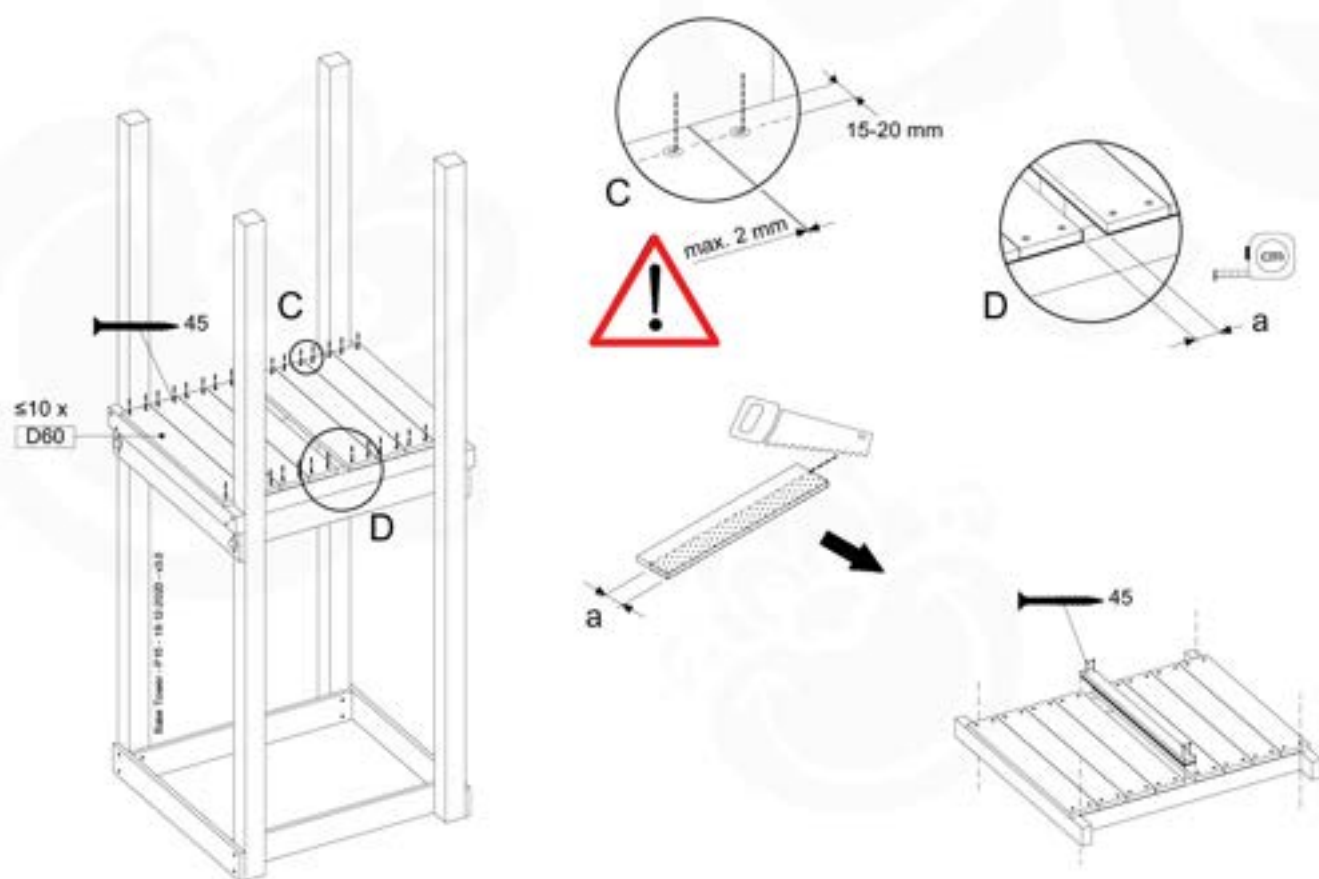

Base Tower - P10 - BT03 - 18-10-2020 - v1.0

07-1

07-2

07-3

08 Extension Tower

ET01

(194_100)

	PartNo	PartName	QTY.
Hardware Pack 100_600	001_406	Stealth Screw 8x45	4
	002_220	Gap Point Screw T25 - 5x45	60
	002_223	Gap Point Screw T25 - 5x80	12
Other	007_001	Ground-anchor	2
Hardware Pack 100_600	022_31x	bpc-base version 3	2
	022_84x	bpc cover	2
Wood	A200	Post 70x70 L2000	2
	C74	Beam 740 mm	3
	D60	Board 600 mm	9
	D74	Board 740 mm	6