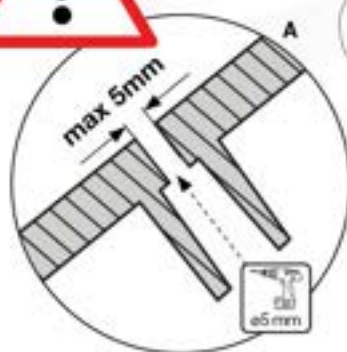

SL01

(194_107)

	PartNo	PartName	QTY.
Hardware Pack 100_605	000_101	Nail Pan Head	10
	002_223	Gap Point Screw T25 - 5x80	4
	002_308	Gap Point Screw T25 - 5x20	2
Other	120_102	Handgrip set (2x Complete)	1
	123_200	Bumperpad	1
	324_xxx 334_xxx	Wavy Star Slide XL 2200 mm / Wavy Star Slide XL 2650 mm	1
Timber	C74	Beam 740 mm	1

18-1

18-2

18-3

18-4

19 Firemans Pole

FP01

(201_275)

	PartNo	PartName	QTY.
Hardware Pack 100_348	001_103	M8 Washer Head Screw 40mm	2
	002_223	Gap Point Screw T25 - 5x80	4
	003_010	M8 spring lock washer	2
	003_040	M8 Washer	2
	004_052	M8 Drive-in Nut 30mm	2
	004_054	M8 Drive-in Nut 45mm	2
	022_31x	bpc-base version 3	2
	022_84x	bpc cover	2
Other	102_915	Fireman's Pole	1
Timber	C74	Beam 740 mm	1