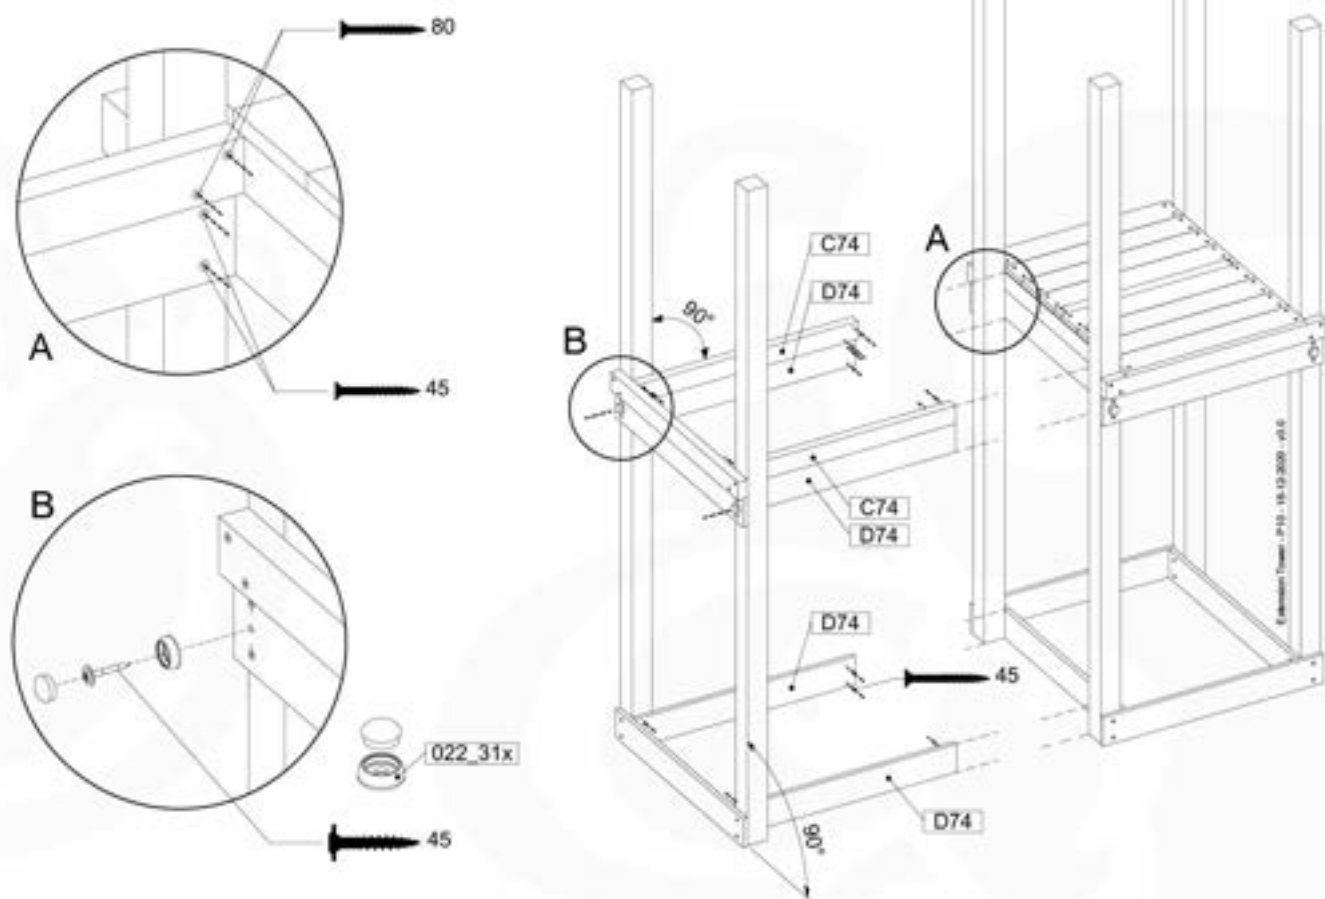

06 Playground Foundation

FD02

06-1

07 Base Tower

BT03

(194_100)

	PartNo	PartName	QTY.
Hardware Pack 100_600	001_406	Stealth Screw 8x45	6
	002_220	Gap Point Screw T25 - 5x45	72
	002_223	Gap Point Screw T25 - 5x80	16
Other	007_001	Ground-anchor	2
Hardware Pack 100_600	022_31x	bpc-base version 3	4
	022_84x	bpc cover	4
Wood	A220	Post 70x70 L2200	4
	C74	Beam 740 mm	4
	D60	Board 600 mm	10
	D74	Board 740 mm	8

Base Tower - P10 - BT03 - 18-10-2020 - v1.0

07-1

07-2

07-3

08 Extension Tower

ET01

(194_100)

	PartNo	PartName	QTY.
Hardware Pack 100_600	001_406	Stealth Screw 8x45	4
	002_220	Gap Point Screw T25 - 5x45	60
	002_223	Gap Point Screw T25 - 5x80	12
Other	007_001	Ground-anchor	2
Hardware Pack 100_600	022_31x	bpc-base version 3	2
	022_84x	bpc cover	2
Wood	A200	Post 70x70 L2000	2
	C74	Beam 740 mm	3
	D60	Board 600 mm	9
	D74	Board 740 mm	6

Extension Tower - PKG - ET01 - 18-12-2020 - v1.0

08-1

08-2

08-3

09 Balustrade (1x)

BL01

(194_101)

	PartNo	PartName	QTY.
Hardware Pack	002_220	Gap Point Screw T25 - 5x45	16
	100_001 002_223	Gap Point Screw T25 - 5x80	4
Wood	C74	Beam 740 mm	1
	D65	Board 650 mm	4