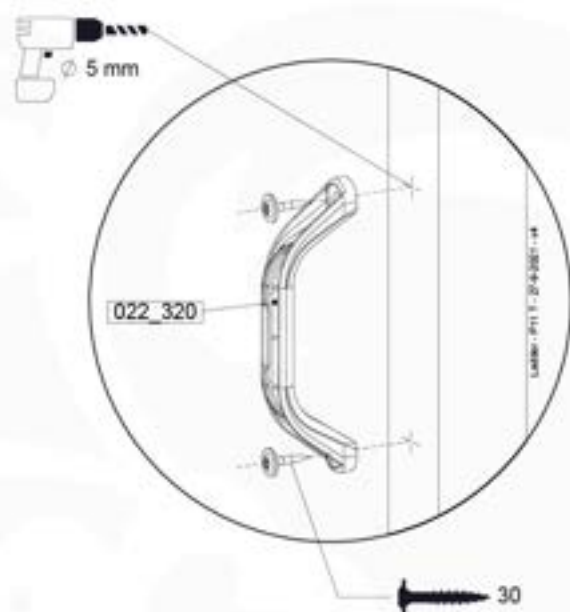

	PartNo	PartName	QTY.
Hardware Pack 100_603	001_404	Stealth Screw 8x30	4
	002_219	Gap Point Screw T25 - 5x30	4
	002_220	Gap Point Screw T25 - 5x45	6
	002_223	Gap Point Screw T25 - 5x80	4
Other	005_03x	Ladder Rung Y/B/G/R	3
	005_522	Connection Bracket Mini Market	2
	022_835	Rung Cap	6
	120_102	Handgrip set (2x Complete)	1
Wood	C74	Beam 740 mm	1
	C130	Beam 1300 mm	2

12-1

12-2

12-3

12-4

13-Picnic Table

PC01

(194_117)

	PartNo	PartName	QTY.
Hardware Pack 100_615	002_220	Gap Point Screw T25 - 5x45	20
	002_223	Gap Point Screw T25 - 5x80	8
Wood	C62	Beam 620 mm	2
	D60	Board 600 mm	4
	D74	Board 740 mm	1