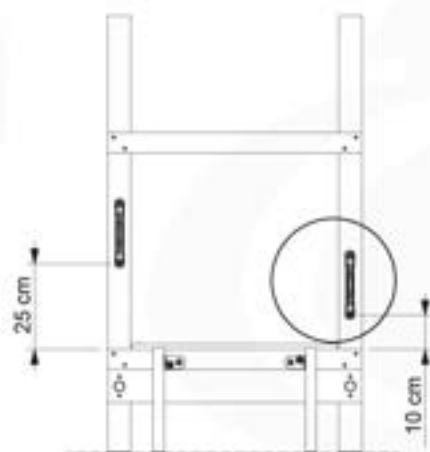

12-1

12-2

12-3

12-4

13-Picnic Table

PC01

(194_117)

	PartNo	PartName	QTY.
Hardware Pack 100_615	002_220	Gap Point Screw T25 - 5x45	20
	002_223	Gap Point Screw T25 - 5x80	8
Wood	C62	Beam 620 mm	2
	D60	Board 600 mm	4
	D74	Board 740 mm	1