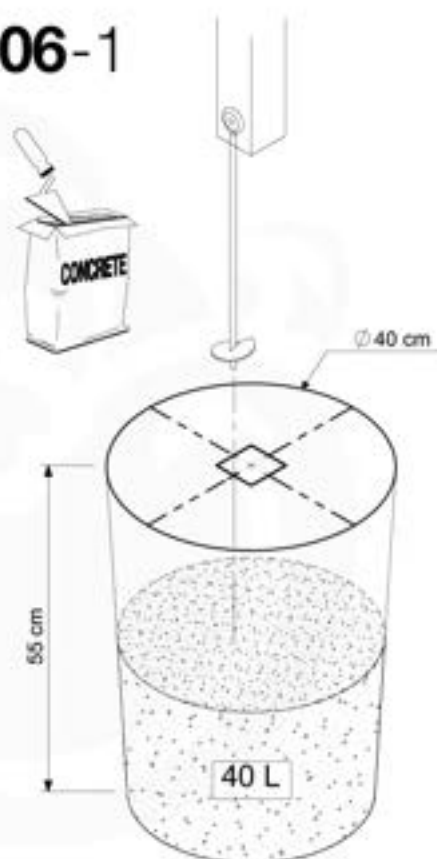

06 Playground Foundation

FD02

06-1

07 Base Tower

BT03

(194_100)

	PartNo	PartName	QTY.
Hardware Pack 100_600	001_406	Stealth Screw 8x45	6
	002_220	Gap Point Screw T25 - 5x45	72
	002_223	Gap Point Screw T25 - 5x80	16
Other	007_001	Ground-anchor	2
Hardware Pack 100_600	022_31x	bpc-base version 3	4
	022_84x	bpc cover	4
Wood	A220	Post 70x70 L2200	4
	C74	Beam 740 mm	4
	D60	Board 600 mm	10
	D74	Board 740 mm	8

Base Tower - P10 - BT03 - 18-10-2020 - v1.0

07-1

07-2

07-3

08 Extension Tower

ET01

(194_100)

	PartNo	PartName	QTY.
Hardware Pack 100_600	001_406	Stealth Screw 8x45	4
	002_220	Gap Point Screw T25 - 5x45	60
	002_223	Gap Point Screw T25 - 5x80	12
Other	007_001	Ground-anchor	2
Hardware Pack 100_600	022_31x	bpc-base version 3	2
	022_84x	bpc cover	2
Wood	A200	Post 70x70 L2000	2
	C74	Beam 740 mm	3
	D60	Board 600 mm	9
	D74	Board 740 mm	6