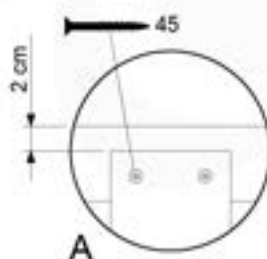

10 Balustrade (2x)

BL02

(194_101)

	PartNo	PartName	QTY.
Hardware Pack	002_220	Gap Point Screw T25 - 5x45	16
	100_001 002_223	Gap Point Screw T25 - 5x80	4
Wood	C74	Beam 740 mm	1
	D65	Board 650 mm	4

Balustrade AL - 194_101 - 2021 - 01.0

10-1

min. 27mm
max. 65mm