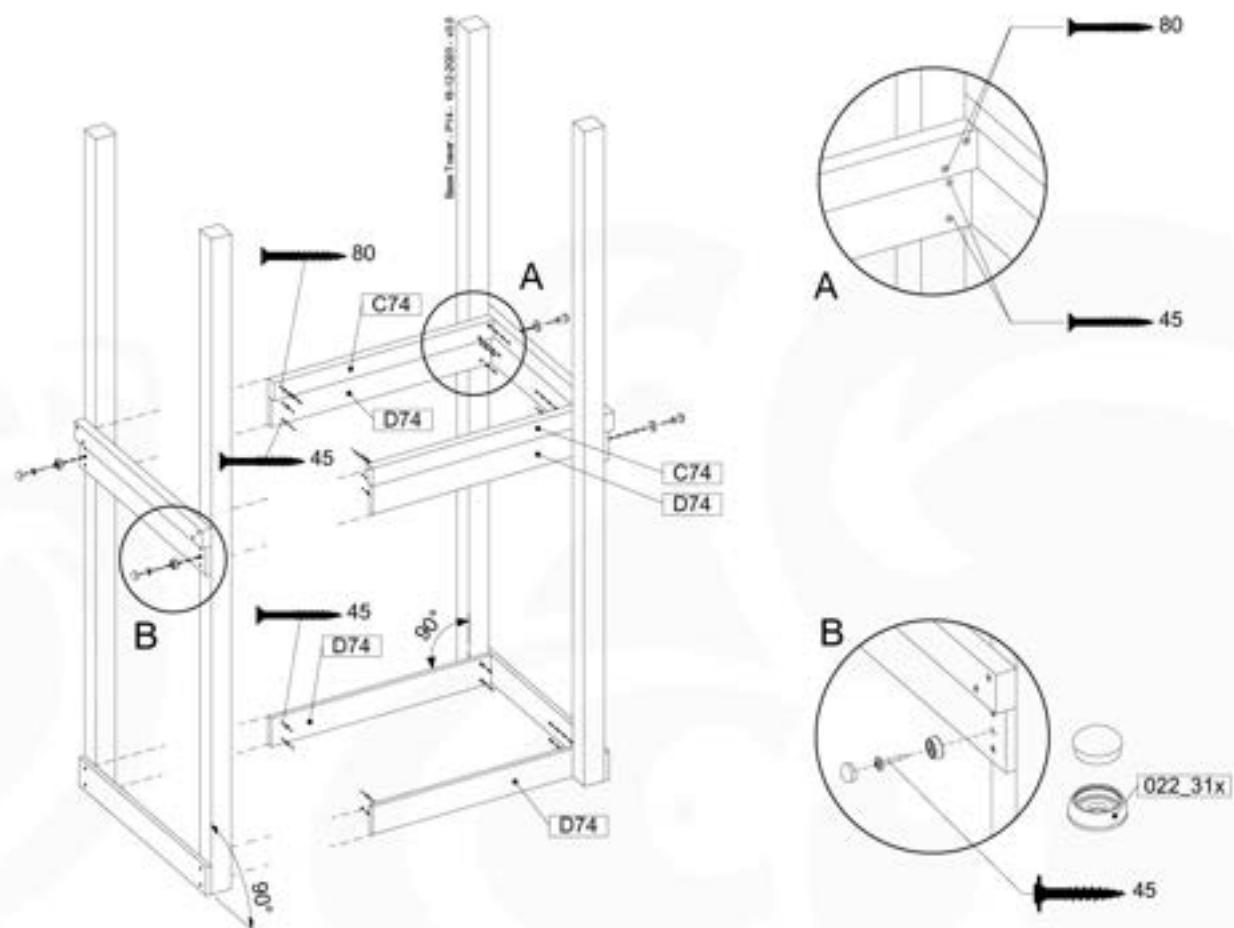

06 Playground Foundation

FD02

06-1

07 Base Tower

BT03

(194_100)

	PartNo	PartName	QTY.
Hardware Pack 100_600	001_406	Stealth Screw 8x45	6
	002_220	Gap Point Screw T25 - 5x45	72
	002_223	Gap Point Screw T25 - 5x80	16
Other	007_001	Ground-anchor	2
Hardware Pack 100_600	022_31x	bpc-base version 3	4
	022_84x	bpc cover	4
Wood	A220	Post 70x70 L2200	4
	C74	Beam 740 mm	4
	D60	Board 600 mm	10
	D74	Board 740 mm	8

Base Tower - P10 - BT03 - 18-10-2020 - v1.0

07-1

07-2

07-3

08 Extension Tower

ET01

(194_100)

	PartNo	PartName	QTY.
Hardware Pack 100_600	001_406	Stealth Screw 8x45	4
	002_220	Gap Point Screw T25 - 5x45	60
	002_223	Gap Point Screw T25 - 5x80	12
Other	007_001	Ground-anchor	2
Hardware Pack 100_600	022_31x	bpc-base version 3	2
	022_84x	bpc cover	2
Wood	A200	Post 70x70 L2000	2
	C74	Beam 740 mm	3
	D60	Board 600 mm	9
	D74	Board 740 mm	6