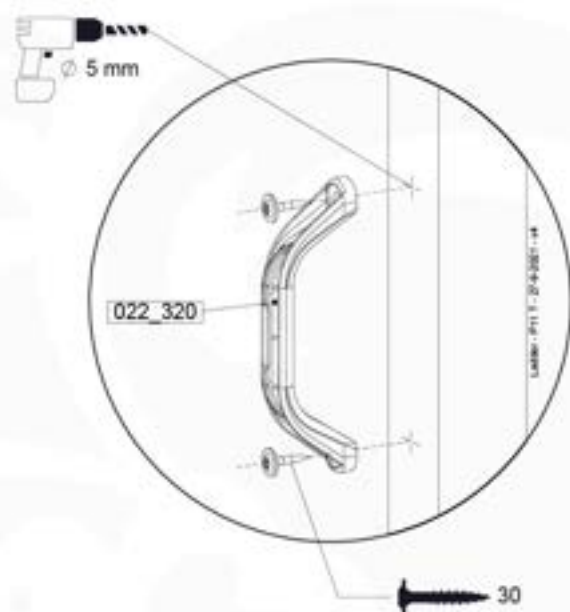

12-1

12-2

12-3

12-4

13-Picnic Table

PC01

(194_117)

	PartNo	PartName	QTY.
Hardware Pack 100_615	002_220	Gap Point Screw T25 - 5x45	20
	002_223	Gap Point Screw T25 - 5x80	8
Wood	C62	Beam 620 mm	2
	D60	Board 600 mm	4
	D74	Board 740 mm	1