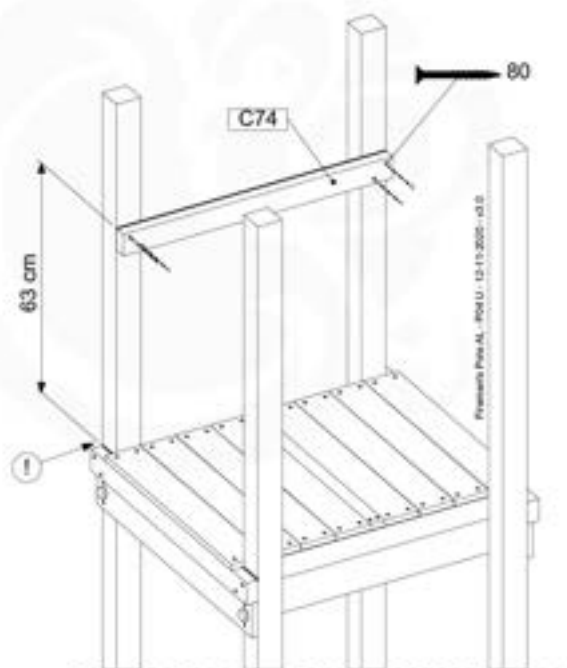

19 Firemans Pole

FP01

(201_275)

	PartNo	PartName	QTY.
Hardware Pack 100_348	001_103	M8 Washer Head Screw 40mm	2
	002_223	Gap Point Screw T25 - 5x80	4
	003_010	M8 spring lock washer	2
	003_040	M8 Washer	2
	004_052	M8 Drive-in Nut 30mm	2
	004_054	M8 Drive-in Nut 45mm	2
	022_31x	bpc-base version 3	2
	022_84x	bpc cover	2
Other	102_915	Fireman's Pole	1
Timber	C74	Beam 740 mm	1

Fireman's Pole AL - FP01U - 12-11-2025 - v3.0

19-1