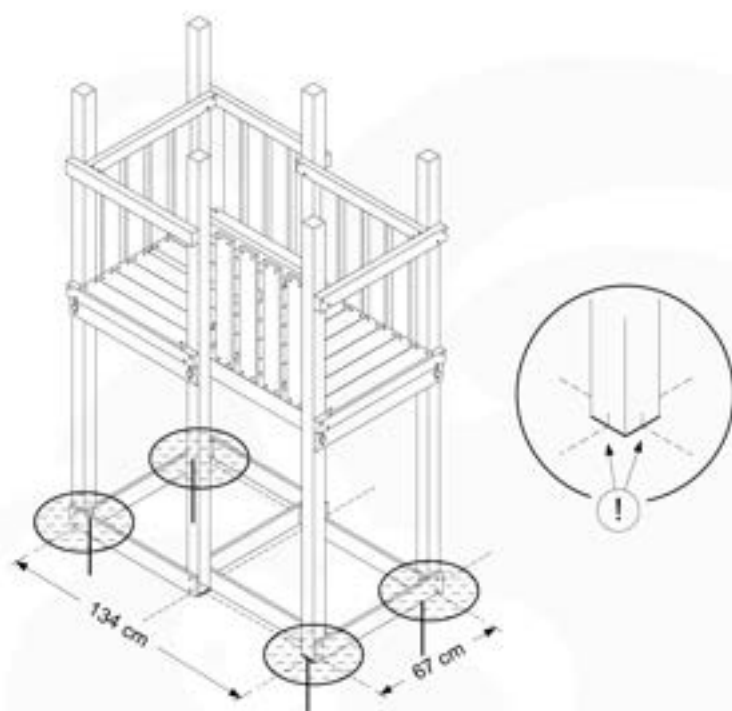

06 Playground Foundation

FD02

06-1

07 Base Tower

BT03

(194_100)

	PartNo	PartName	QTY.
Hardware Pack 100_600	001_406	Stealth Screw 8x45	6
	002_220	Gap Point Screw T25 - 5x45	72
	002_223	Gap Point Screw T25 - 5x80	16
Other	007_001	Ground-anchor	2
Hardware Pack 100_600	022_31x	bpc-base version 3	4
	022_84x	bpc cover	4
Wood	A220	Post 70x70 L2200	4
	C74	Beam 740 mm	4
	D60	Board 600 mm	10
	D74	Board 740 mm	8