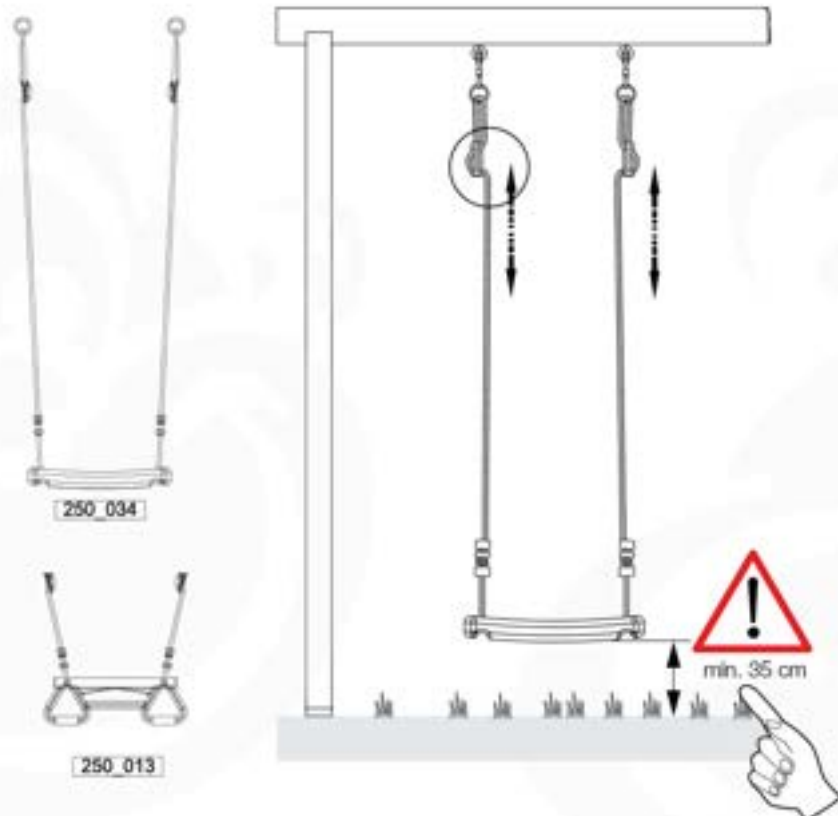

05-6

	PartNo	PartName	QTY.
Hardware Pack	001_406	Stealth Screw 8x45	4
	001_417	Stealth Screw 8x80	4
	001_422	Stealth Screw 8x137	3
	002_220	Gap Point Screw T25 - 5x45	12
	002_223	Gap Point Screw T25 - 5x80	6
Other	005_528	Swing Beam Bracket 7x7	1
	005_529	Swing Beam Bracket 9x9	1
	007_001	Ground-anchor	2
Hardware Pack	022_31x	bpc-base version 3	2
	022_84x	bpc cover	2
	023_031	Finishing Washer GPS 5.0	2
Other	101_003	Swing hook with Carabiner	4

1/4" - 1020101 - 0502 - Base

06-1

1/4" - 1020101 - 110504 - Base

06-2

06-3

06-4

06-5

06-6

2-Positions

1-Position

06-7

06-8

06-9

07 -1

07 -2

08