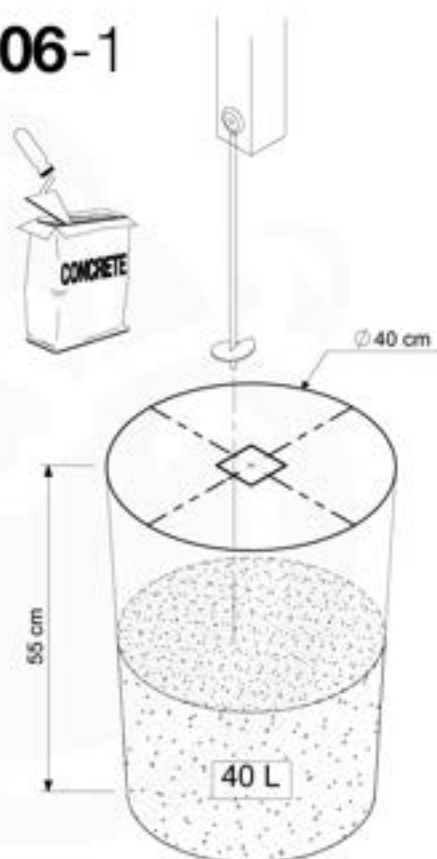

06 Playground Foundation

FD02

06-1

07 Base Tower

BT03

(194_100)

	PartNo	PartName	QTY.
Hardware Pack 100_600	001_406	Stealth Screw 8x45	6
	002_220	Gap Point Screw T25 - 5x45	72
	002_223	Gap Point Screw T25 - 5x80	16
Other	007_001	Ground-anchor	2
Hardware Pack 100_600	022_31x	bpc-base version 3	4
	022_84x	bpc cover	4
Wood	A220	Post 70x70 L2200	4
	C74	Beam 740 mm	4
	D60	Board 600 mm	10
	D74	Board 740 mm	8