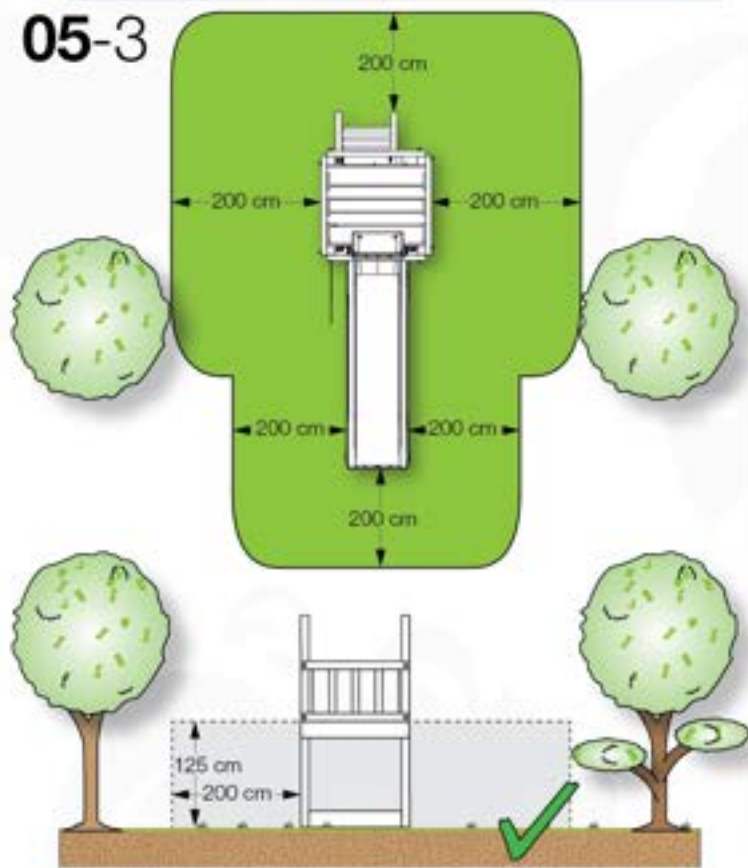

05 Safe Playground

05-1

05-2

05-3

05-4

05-5