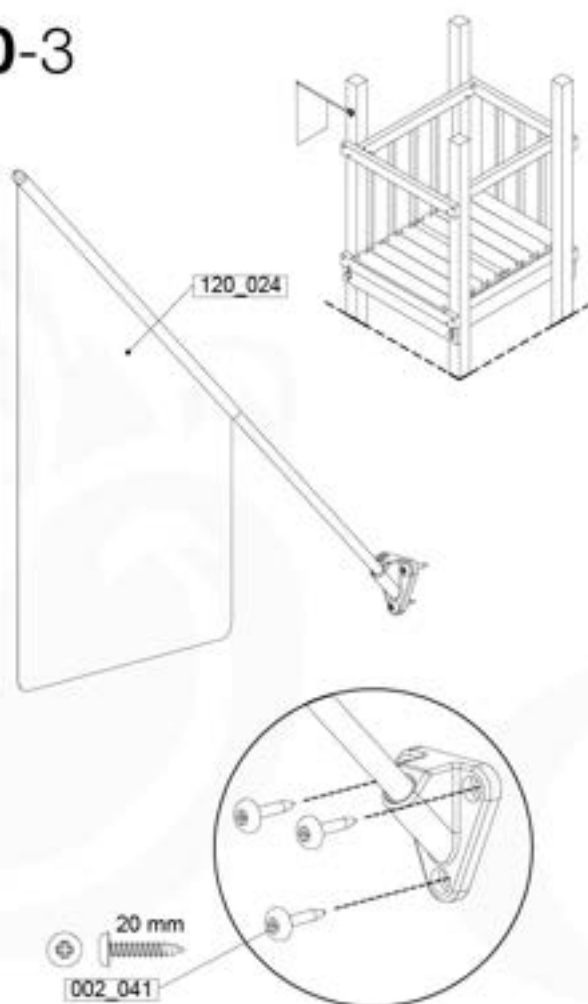

20-3

20-4

20-5

1x
022_910