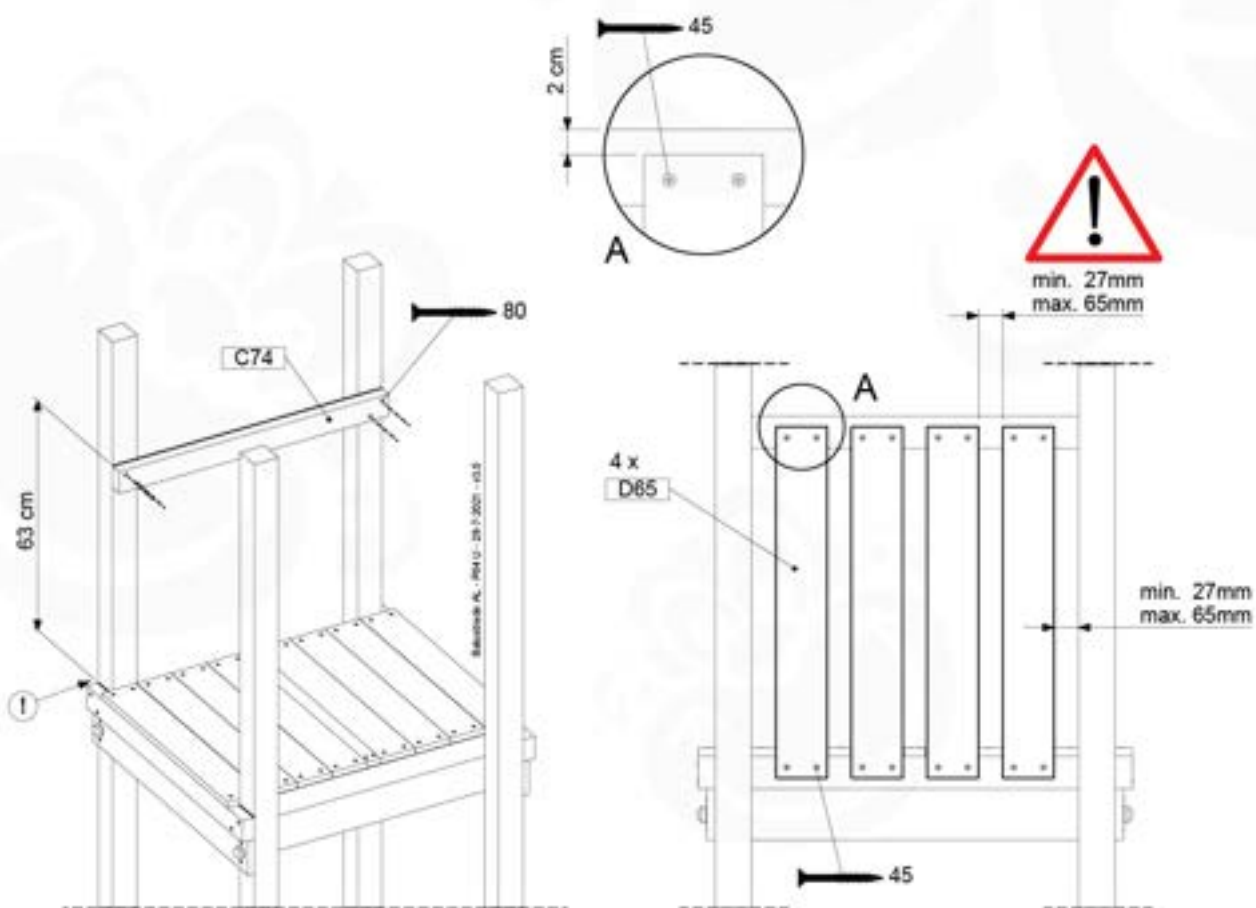

07-1

07-2

07-3

08 Extension Tower

ET01

(194_100)

	PartNo	PartName	QTY.
Hardware Pack 100_600	001_406	Stealth Screw 8x45	4
	002_220	Gap Point Screw T25 - 5x45	60
	002_223	Gap Point Screw T25 - 5x80	12
Other	007_001	Ground-anchor	2
Hardware Pack 100_600	022_31x	bpc-base version 3	2
	022_84x	bpc cover	2
Wood	A200	Post 70x70 L2000	2
	C74	Beam 740 mm	3
	D60	Board 600 mm	9
	D74	Board 740 mm	6

Extension Tower - PKG - ET01 - 18-12-2020 - v1.0

08-1

08-2

08-3

09 Balustrade (1x)

BL01

(194_101)

	PartNo	PartName	QTY.
Hardware Pack	002_220	Gap Point Screw T25 - 5x45	16
	100_001 002_223	Gap Point Screw T25 - 5x80	4
Wood	C74	Beam 740 mm	1
	D65	Board 650 mm	4

Balustrade AL - 194101 - 28-7-2021 - v3.0

09-1

10 Balustrade (2x)

BL02

(194_101)

	PartNo	PartName	QTY.
Hardware Pack	002_220	Gap Point Screw T25 - 5x45	16
	100_001 002_223	Gap Point Screw T25 - 5x80	4
Wood	C74	Beam 740 mm	1
	D65	Board 650 mm	4