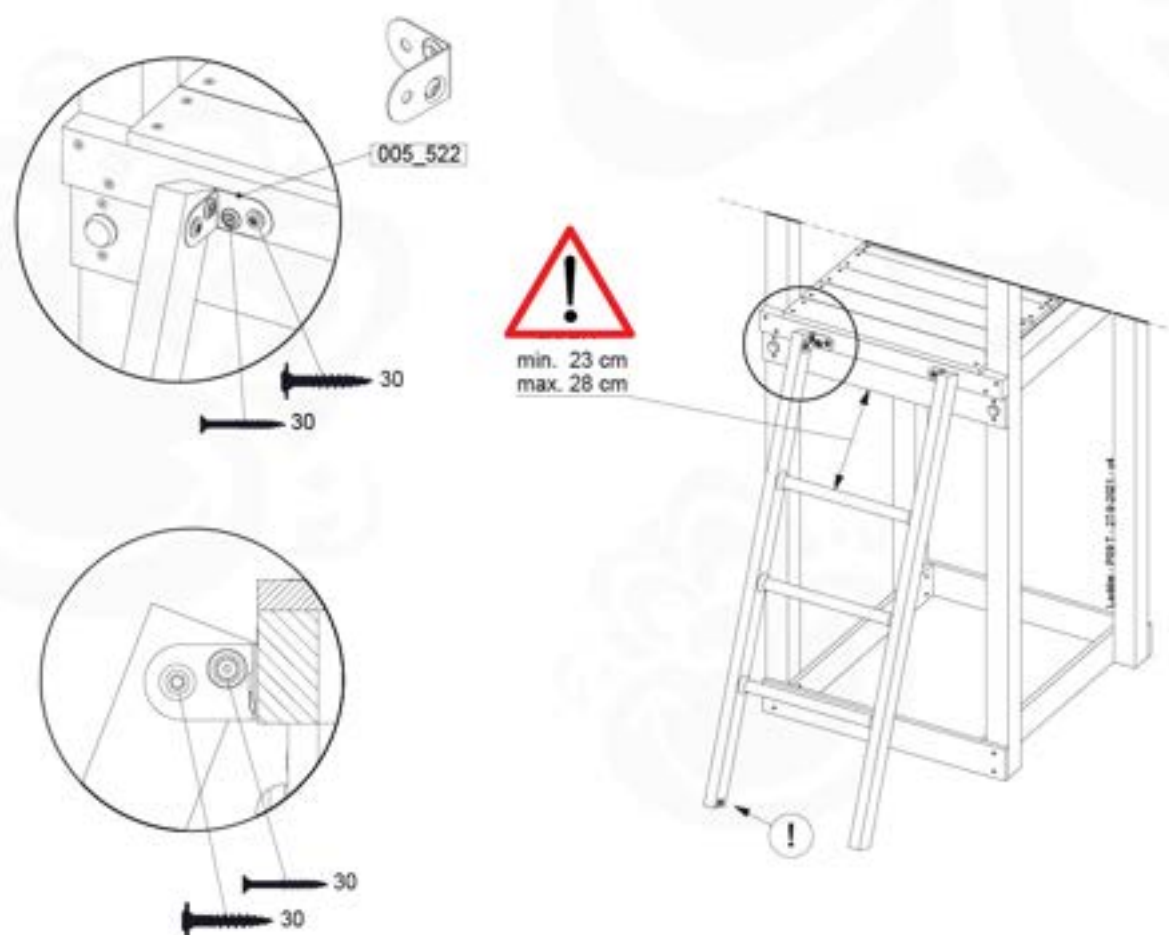

	PartNo	PartName	QTY.
Hardware Pack 100_603	001_404	Stealth Screw 6x30	4
	002_219	Gap Point Screw T25 - 5x30	4
	002_220	Gap Point Screw T25 - 5x45	6
	002_223	Gap Point Screw T25 - 5x80	4
Other	005_03x	Ladder Rung Y/B/G/R	3
	005_522	Connection Bracket Mini Market	2
	022_835	Rung Cap	6
	120_102	Handgrip set (2x Complete)	1
Wood	C74	Beam 740 mm	1
	C130	Beam 1300 mm	2

12-1

12-2

12-3

12-4

13-Picnic Table

PC01

(194_117)

	PartNo	PartName	QTY.
Hardware Pack 100_615	002_220	Gap Point Screw T25 - 5x45	20
	002_223	Gap Point Screw T25 - 5x80	8
Wood	C62	Beam 620 mm	2
	D60	Board 600 mm	4
	D74	Board 740 mm	1