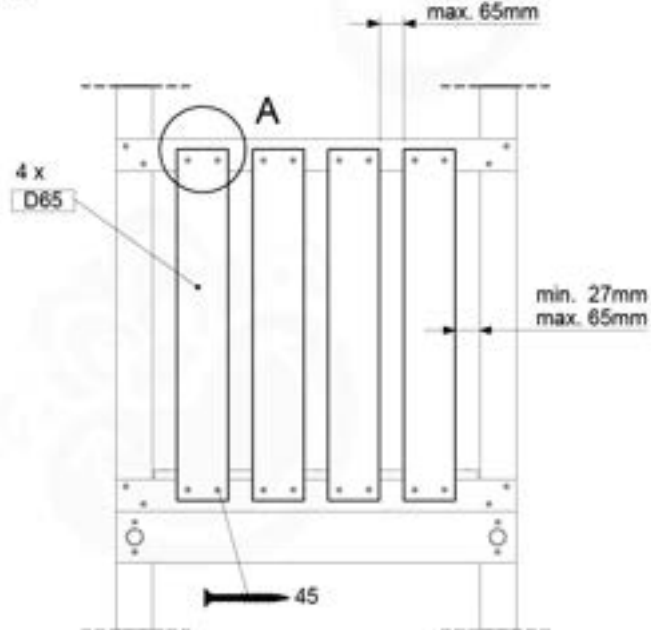

min. 27mm
max. 65mm