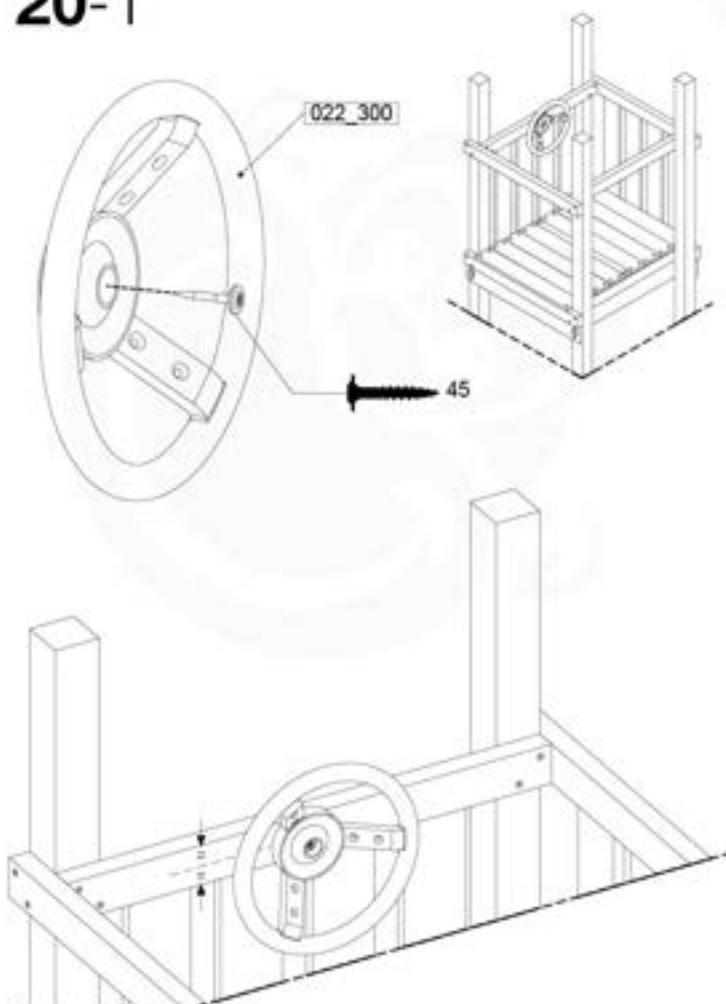

20 Accessories

AC01

(194_119)

	PartNo	PartName	QTY.
Hardware Pack 100_617	001_406	Stealth Screw 8x45	1
	002_041	Dome head screw 4.5 x 20 mm	3
	002_042	Dome head screw 3.5 x 13mm	4
	002_219	Gap Point Screw T25 - 5x30	2
Other	022_300	Steering Wheel	1
	022_800	Rail P/T 105	1
	022_910	Sandpad	1
	103_901	Logo ID Plate	1
	104_107	Tool Set Climbing Units	1
	120_024	Tower Flag	1
	122_302	Telescope	1

20-1