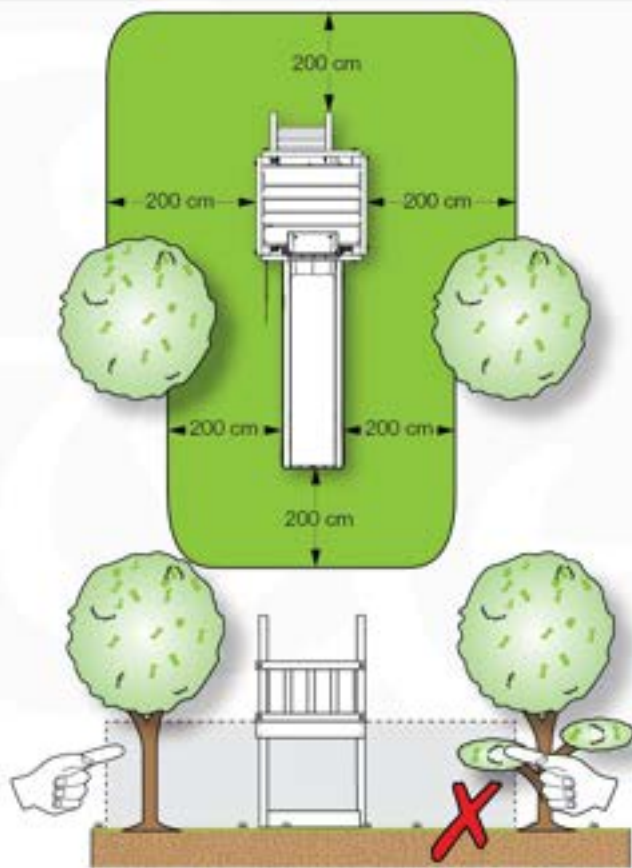

05 Safe Playground

05-1

05-2

05-3

05-4

05-5