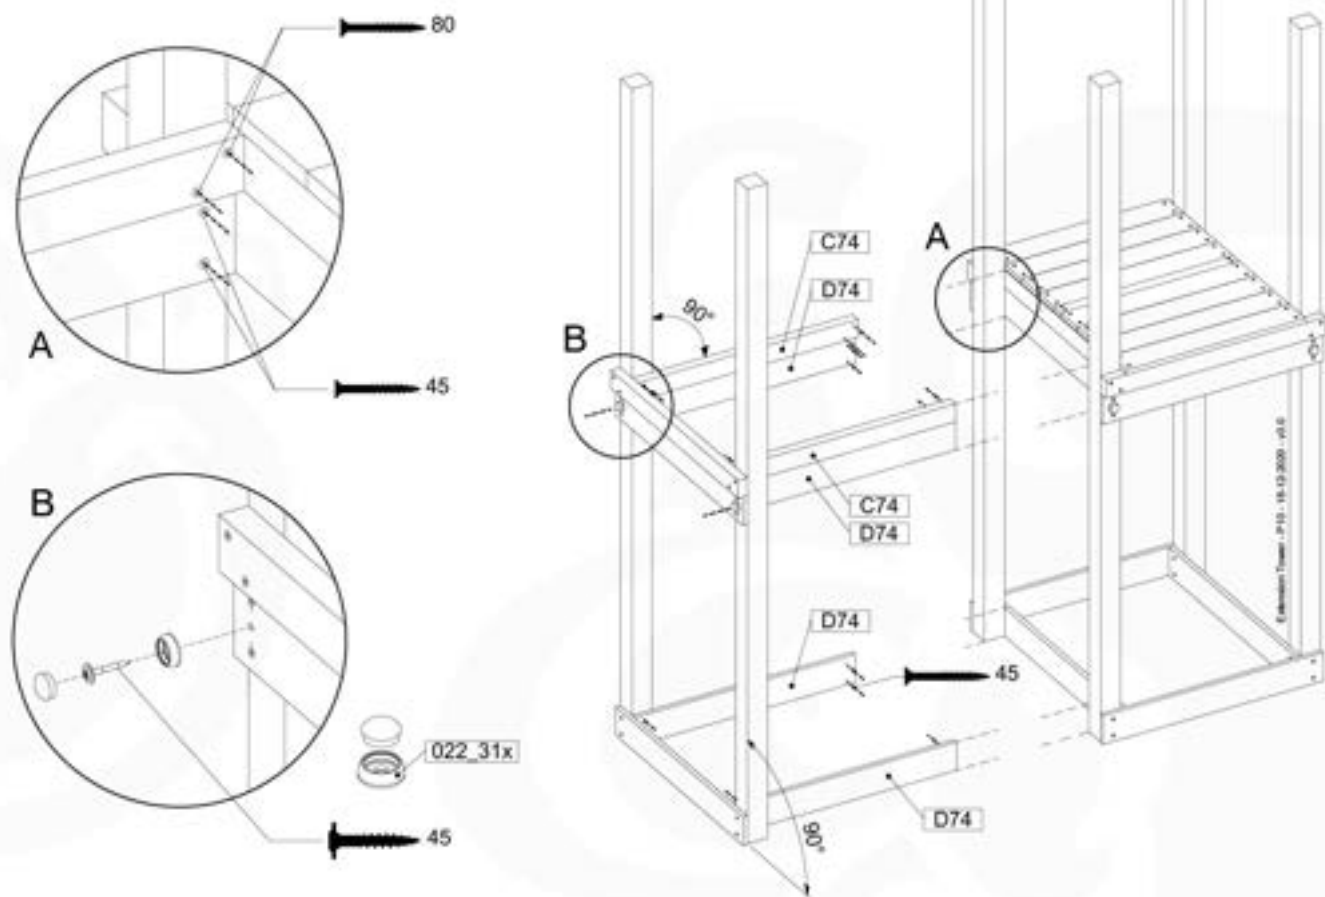

06 Playground Foundation

FD02

06-1

07 Base Tower

BT03

(194_100)

	PartNo	PartName	QTY.
Hardware Pack 100_600	001_406	Stealth Screw 8x45	6
	002_220	Gap Point Screw T25 - 5x45	72
	002_223	Gap Point Screw T25 - 5x80	16
Other	007_001	Ground-anchor	2
Hardware Pack 100_600	022_31x	bpc-base version 3	4
	022_84x	bpc cover	4
Wood	A220	Post 70x70 L2200	4
	C74	Beam 740 mm	4
	D60	Board 600 mm	10
	D74	Board 740 mm	8

07-1

07-2

07-3

08 Extension Tower

ET01

(194_100)

	PartNo	PartName	QTY.
Hardware Pack 100_600	001_406	Stealth Screw 8x45	4
	002_220	Gap Point Screw T25 - 5x45	60
	002_223	Gap Point Screw T25 - 5x80	12
Other	007_001	Ground-anchor	2
Hardware Pack 100_600	022_31x	bpc-base version 3	2
	022_84x	bpc cover	2
Wood	A200	Post 70x70 L2000	2
	C74	Beam 740 mm	3
	D60	Board 600 mm	9
	D74	Board 740 mm	6

Extension Tower - PKG - ET01 - 18-12-2020 - v1.0

08-1

08-2

08-3

09 Balustrade (1x)

BL01

(194_101)

	PartNo	PartName	QTY.
Hardware Pack	002_220	Gap Point Screw T25 - 5x45	16
	100_001 002_223	Gap Point Screw T25 - 5x80	4
Wood	C74	Beam 740 mm	1
	D65	Board 650 mm	4