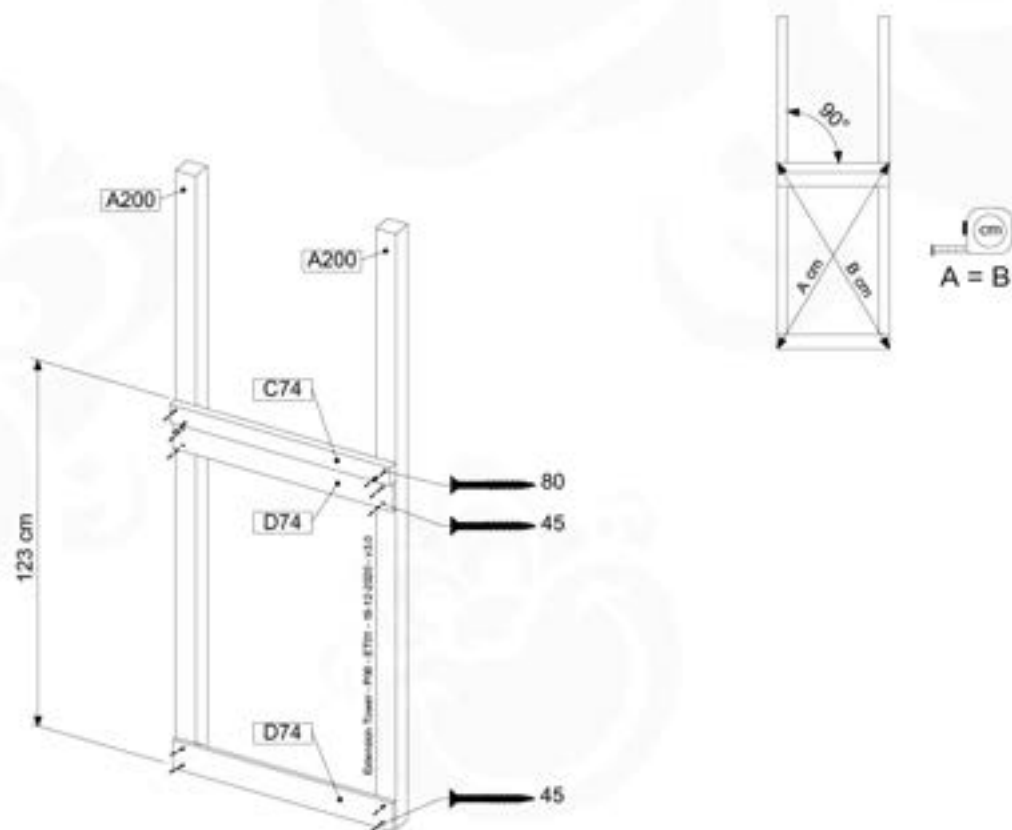

06 Playground Foundation

FD02

06-1

07 Base Tower

BT03

(194_100)

	PartNo	PartName	QTY.
Hardware Pack 100_600	001_406	Stealth Screw 8x45	6
	002_220	Gap Point Screw T25 - 5x45	72
	002_223	Gap Point Screw T25 - 5x80	16
Other	007_001	Ground-anchor	2
Hardware Pack 100_600	022_31x	bpc-base version 3	4
	022_84x	bpc cover	4
Wood	A220	Post 70x70 L2200	4
	C74	Beam 740 mm	4
	D60	Board 600 mm	10
	D74	Board 740 mm	8

07-1

07-2

07-3

08 Extension Tower

ET01

(194_100)

	PartNo	PartName	QTY.
Hardware Pack 100_600	001_406	Stealth Screw 8x45	4
	002_220	Gap Point Screw T25 - 5x45	60
	002_223	Gap Point Screw T25 - 5x80	12
Other	007_001	Ground-anchor	2
Hardware Pack 100_600	022_31x	bpc-base version 3	2
	022_84x	bpc cover	2
Wood	A200	Post 70x70 L2000	2
	C74	Beam 740 mm	3
	D60	Board 600 mm	9
	D74	Board 740 mm	6

Extension Tower - PKG - ET01 - 18-12-2020 - v1.0

08-1

08-2

08-3

09 Balustrade (1x)

BL01

(194_101)

	PartNo	PartName	QTY.
Hardware Pack	002_220	Gap Point Screw T25 - 5x45	16
	100_001 002_223	Gap Point Screw T25 - 5x80	4
Wood	C74	Beam 740 mm	1
	D65	Board 650 mm	4