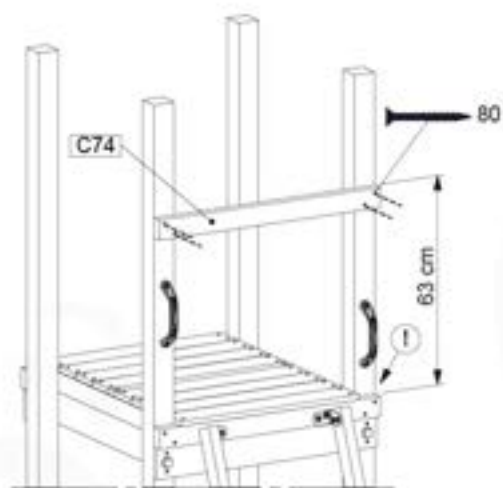

12-1

12-2

12-3

12-4

13-Picnic Table

PC01

(194_117)

	PartNo	PartName	QTY.
Hardware Pack 100_615	002_220	Gap Point Screw T25 - 5x45	20
	002_223	Gap Point Screw T25 - 5x80	8
Wood	C62	Beam 620 mm	2
	D60	Board 600 mm	4
	D74	Board 740 mm	1