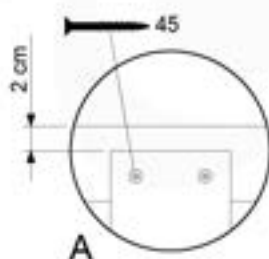

10 Balustrade (2x)

BL02

(194_101)

	PartNo	PartName	QTY.
Hardware Pack	002_220	Gap Point Screw T25 - 5x45	16
	100_001 002_223	Gap Point Screw T25 - 5x80	4
Wood	C74	Beam 740 mm	1
	D65	Board 650 mm	4

Balustrade AL - 194_101 - 2021 - 01.0

10-1

min. 27mm
max. 65mm