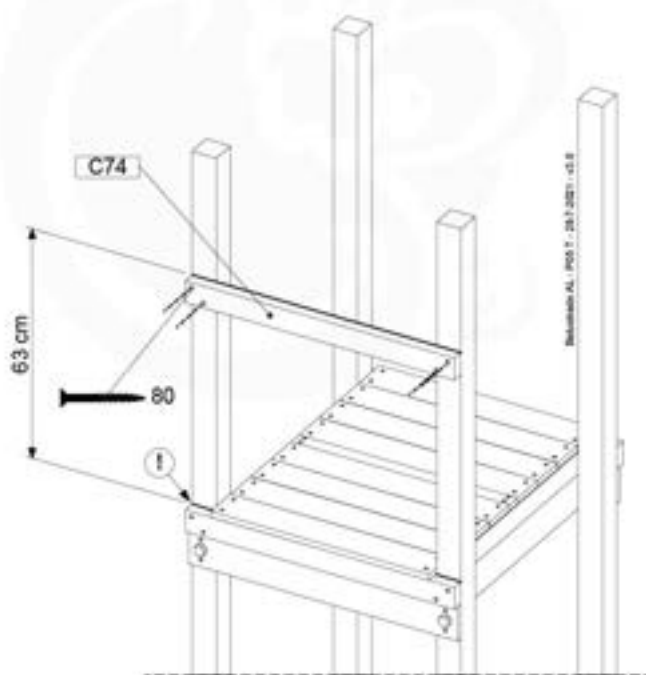

10 Balustrade (2x)

BL02

(194_101)

	PartNo	PartName	QTY.
Hardware Pack	002_220	Gap Point Screw T25 - 5x45	16
	100_001 002_223	Gap Point Screw T25 - 5x80	4
Wood	C74	Beam 740 mm	1
	D65	Board 650 mm	4

Balustrade AL - 194_101 - 2021 - 01.0

10-1

min. 27mm
max. 65mm