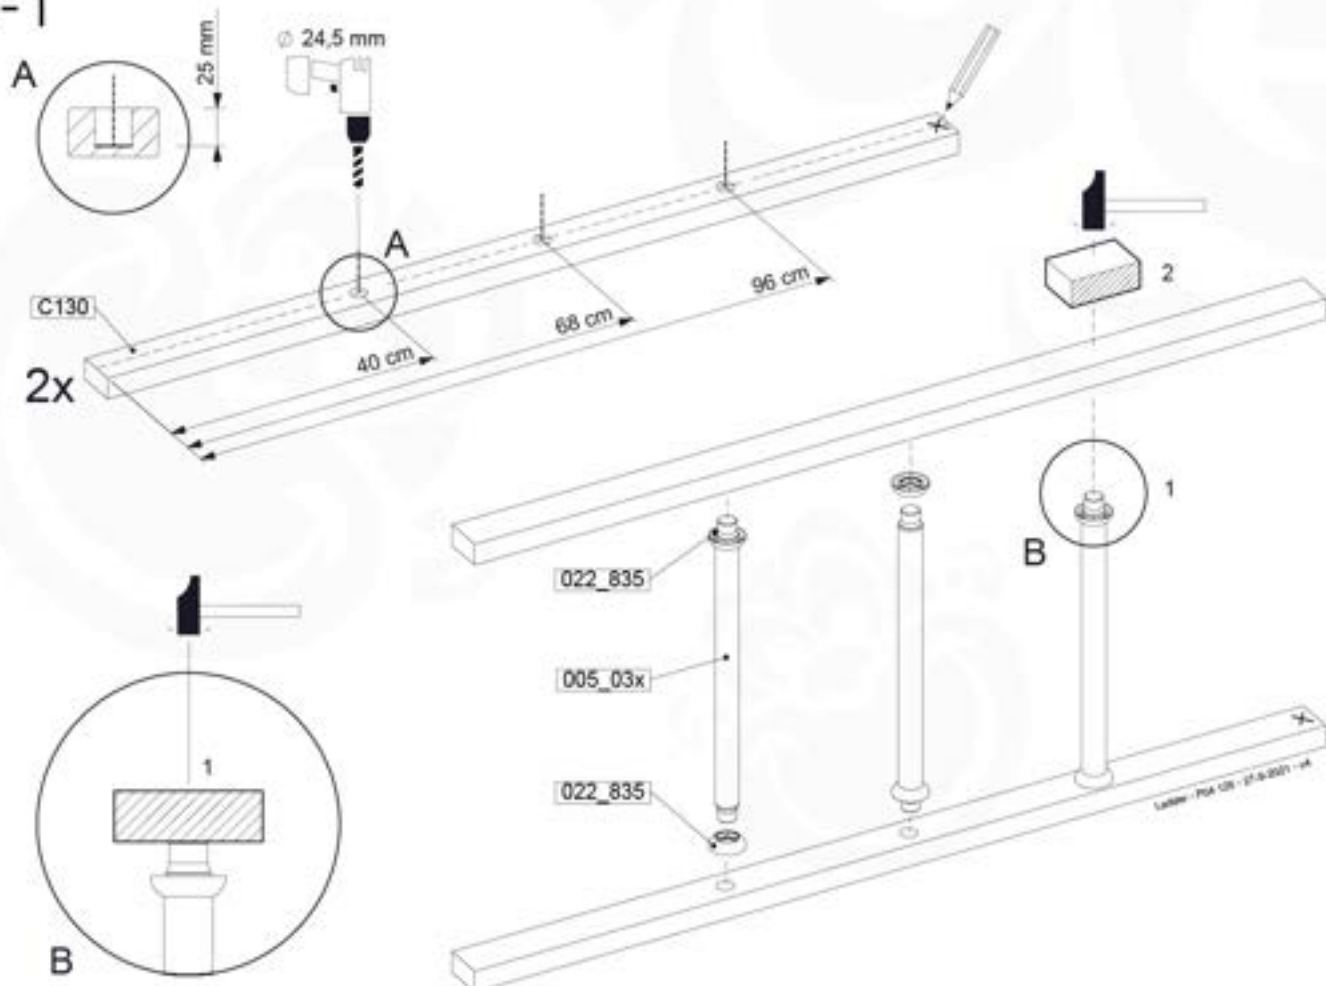

12 Ladder

LA02

(194_103)

	PartNo	PartName	QTY.
Hardware Pack 100_603	001_404	Stealth Screw 6x30	4
	002_219	Gap Point Screw T25 - 5x30	4
	002_220	Gap Point Screw T25 - 5x45	6
	002_223	Gap Point Screw T25 - 5x80	4
Other	005_03x	Ladder Rung Y/B/G/R	3
	005_522	Connection Bracket Mini Market	2
	022_835	Rung Cap	6
	120_102	Handgrip set (2x Complete)	1
Wood	C74	Beam 740 mm	1
	C130	Beam 1300 mm	2

12-1