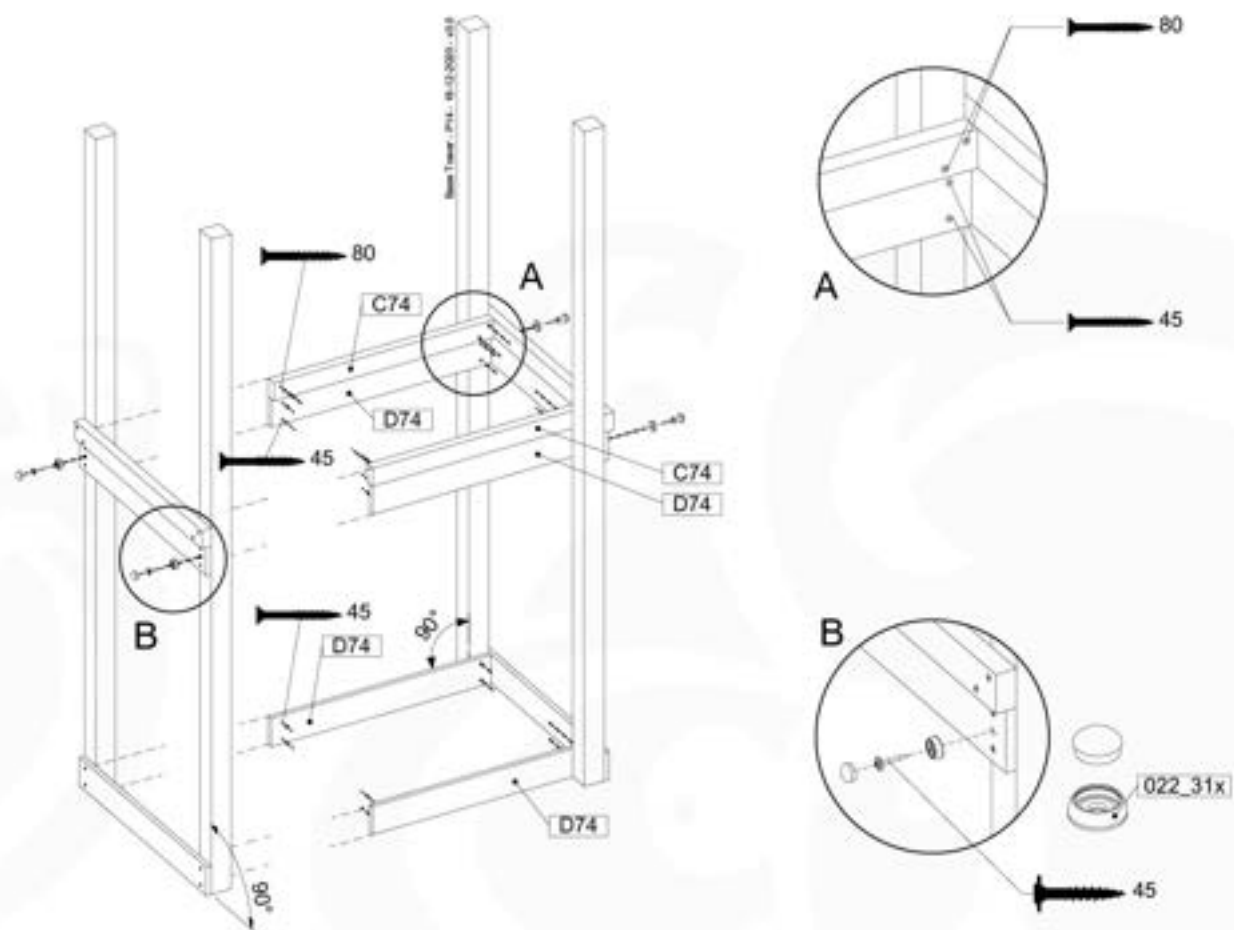

06 Playground Foundation

FD02

06-1

07 Base Tower

BT03

(194_100)

	PartNo	PartName	QTY.
Hardware Pack 100_600	001_406	Stealth Screw 8x45	6
	002_220	Gap Point Screw T25 - 5x45	72
	002_223	Gap Point Screw T25 - 5x80	16
Other	007_001	Ground-anchor	2
Hardware Pack 100_600	022_31x	bpc-base version 3	4
	022_84x	bpc cover	4
Wood	A220	Post 70x70 L2200	4
	C74	Beam 740 mm	4
	D60	Board 600 mm	10
	D74	Board 740 mm	8

07-1

07-2

07-3

08 Extension Tower

ET01

(194_100)

	PartNo	PartName	QTY.
Hardware Pack 100_600	001_406	Stealth Screw 8x45	4
	002_220	Gap Point Screw T25 - 5x45	60
	002_223	Gap Point Screw T25 - 5x80	12
Other	007_001	Ground-anchor	2
Hardware Pack 100_600	022_31x	bpc-base version 3	2
	022_84x	bpc cover	2
Wood	A200	Post 70x70 L2000	2
	C74	Beam 740 mm	3
	D60	Board 600 mm	9
	D74	Board 740 mm	6