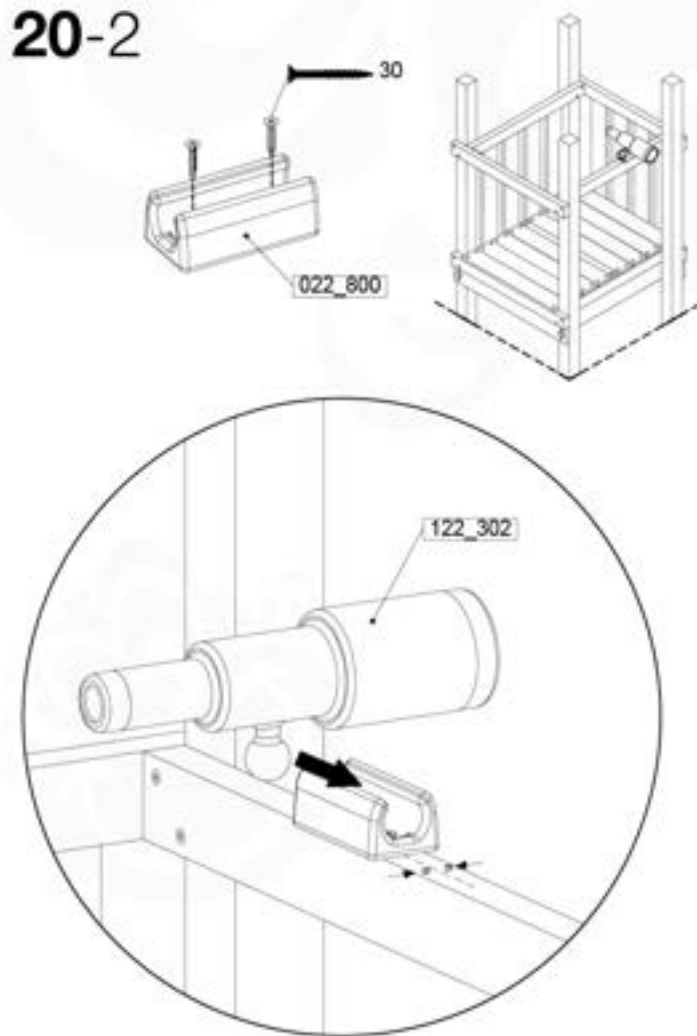

20 Accessories

AC01

(194_119)

	PartNo	PartName	QTY.
Hardware Pack 100_617	001_406	Stealth Screw 8x45	1
	002_041	Dome head screw 4.5 x 20 mm	3
	002_042	Dome head screw 3.5 x 13mm	4
	002_219	Gap Point Screw T25 - 5x30	2
Other	022_300	Steering Wheel	1
	022_800	Rail P/T 105	1
	022_910	Sandpad	1
	103_901	Logo ID Plate	1
	104_107	Tool Set Climbing Units	1
	120_024	Tower Flag	1
	122_302	Telescope	1

20-1

20-2