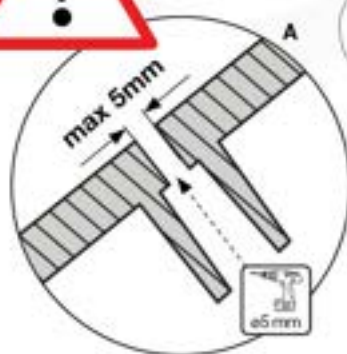

18-1

18-2

18-3

18-4

19 Firemans Pole

FP01

(201_275)

	PartNo	PartName	QTY.
Hardware Pack 100_348	001_103	M8 Washer Head Screw 40mm	2
	002_223	Gap Point Screw T25 - 5x80	4
	003_010	M8 spring lock washer	2
	003_040	M8 Washer	2
	004_052	M8 Drive-in Nut 30mm	2
	004_054	M8 Drive-in Nut 45mm	2
	022_31x	bpc-base version 3	2
	022_84x	bpc cover	2
Other	102_915	Fireman's Pole	1
Timber	C74	Beam 740 mm	1