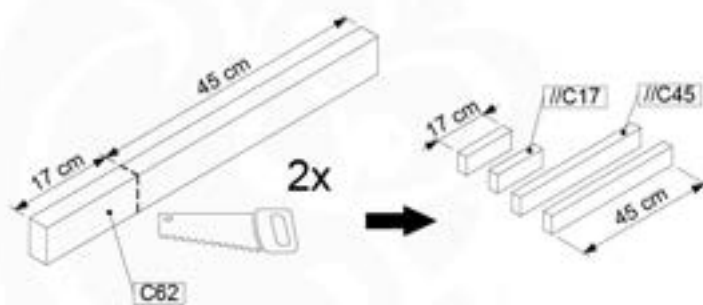

13-Picnic Table

PC01

(194_117)

	PartNo	PartName	QTY.
Hardware Pack 100_615	002_220	Gap Point Screw T25 - 5x45	20
	002_223	Gap Point Screw T25 - 5x80	8
Wood	C62	Beam 620 mm	2
	D60	Board 600 mm	4
	D74	Board 740 mm	1

Part: 194_117-001-v3

13-1