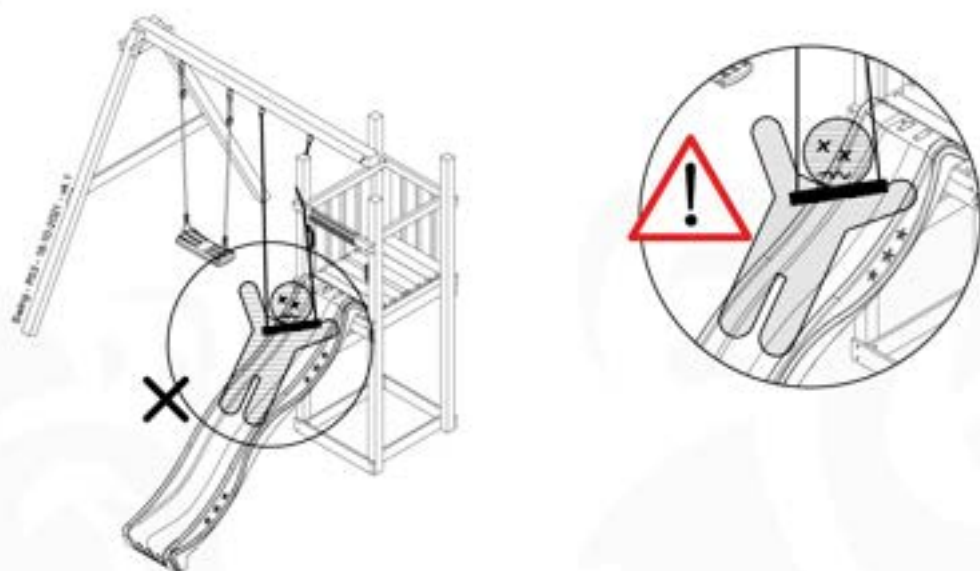

		1-Swing Module 200	2-Swing Module 200	1-Swing Module 220	2-Swing Module 220	1-Swing Module 220 Extra	2-Swing Module 220 Extra
L		657_101	657_102	657_151	657_152	650_178	650_179
A240 A220	239cm - 240cm 219cm - 220cm	2 x	2 x	2 x	2 x		
B240 B220 B160	239cm - 240cm 219cm - 220cm 159cm - 160cm	1 x	1 x	1 x	1 x	2 x 1 x	3 x
C37	36cm - 37cm	2 x	2 x	2 x	2 x	2 x	2 x
D141	140cm - 141cm	2 x	2 x	2 x	2 x	2 x	2 x

24-03-2021

04 Product ID

05 Safe Playground Planning

05-1

05-2

05-3

05-4

05-5

05-6

	PartNo	PartName	QTY.
Hardware Pack	001_406	Stealth Screw 8x45	4
	001_417	Stealth Screw 8x80	4
	001_422	Stealth Screw 8x137	3
	002_220	Gap Point Screw T25 - 5x45	12
	002_223	Gap Point Screw T25 - 5x80	6
Other	005_528	Swing Beam Bracket 7x7	1
	005_529	Swing Beam Bracket 9x9	1
	007_001	Ground-anchor	2
Hardware Pack	022_31x	bpc-base version 3	2
	022_84x	bpc cover	2
	023_031	Finishing Washer GPS 5.0	2
Other	101_003	Swing hook with Carabiner	4