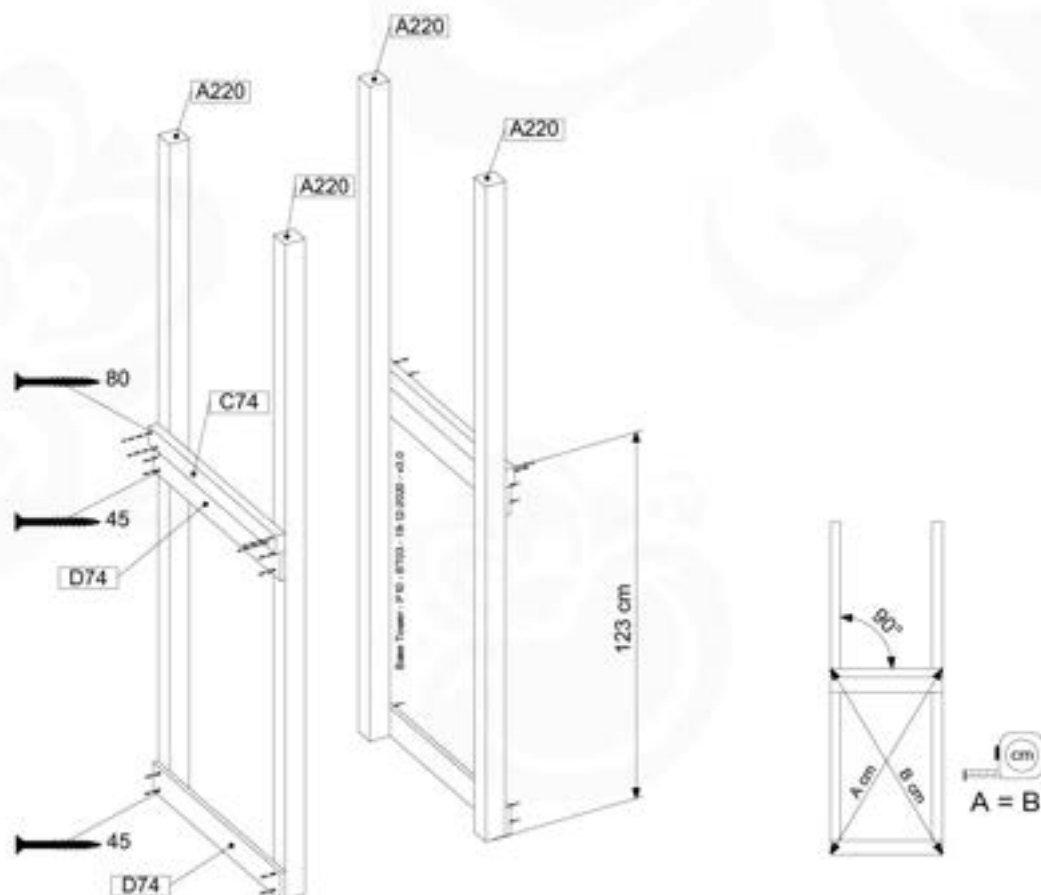

06 Playground Foundation

FD02

06-1

07 Base Tower

BT03

(194_100)

	PartNo	PartName	QTY.
Hardware Pack 100_600	001_406	Stealth Screw 8x45	6
	002_220	Gap Point Screw T25 - 5x45	72
	002_223	Gap Point Screw T25 - 5x80	16
Other	007_001	Ground-anchor	2
Hardware Pack 100_600	022_31x	bpc-base version 3	4
	022_84x	bpc cover	4
Wood	A220	Post 70x70 L2200	4
	C74	Beam 740 mm	4
	D60	Board 600 mm	10
	D74	Board 740 mm	8

07-1

07-2

07-3

08 Extension Tower

ET01

(194_100)

	PartNo	PartName	QTY.
Hardware Pack 100_600	001_406	Stealth Screw 8x45	4
	002_220	Gap Point Screw T25 - 5x45	60
	002_223	Gap Point Screw T25 - 5x80	12
Other	007_001	Ground-anchor	2
Hardware Pack 100_600	022_31x	bpc-base version 3	2
	022_84x	bpc cover	2
Wood	A200	Post 70x70 L2000	2
	C74	Beam 740 mm	3
	D60	Board 600 mm	9
	D74	Board 740 mm	6