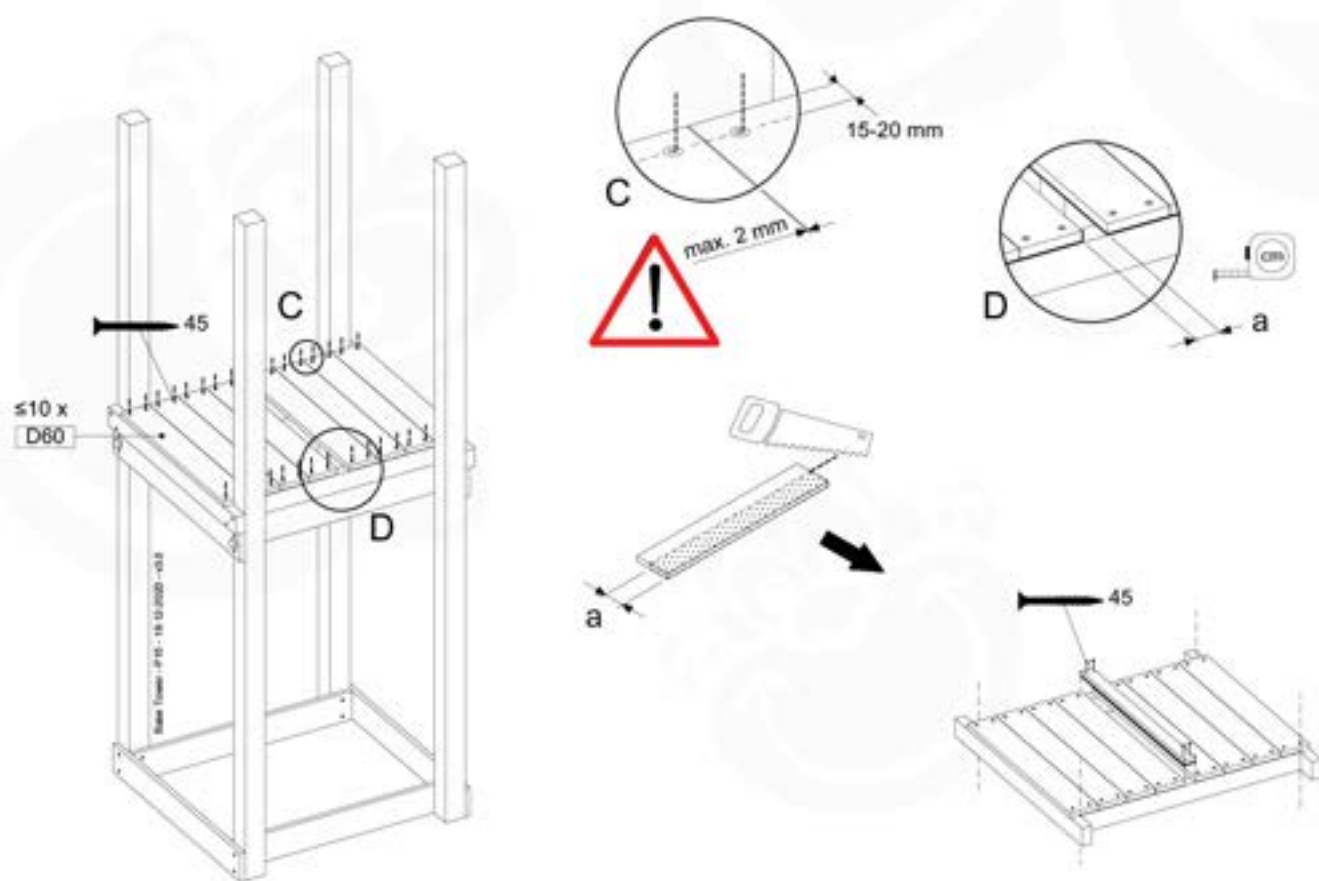

06 Playground Foundation

FD02

06-1

07 Base Tower

BT03

(194_100)

	PartNo	PartName	QTY.
Hardware Pack 100_600	001_406	Stealth Screw 8x45	6
	002_220	Gap Point Screw T25 - 5x45	72
	002_223	Gap Point Screw T25 - 5x80	16
Other	007_001	Ground-anchor	2
Hardware Pack 100_600	022_31x	bpc-base version 3	4
	022_84x	bpc cover	4
Wood	A220	Post 70x70 L2200	4
	C74	Beam 740 mm	4
	D60	Board 600 mm	10
	D74	Board 740 mm	8

07-1

07-2

07-3

08 Extension Tower

ET01

(194_100)

	PartNo	PartName	QTY.
Hardware Pack 100_600	001_406	Stealth Screw 8x45	4
	002_220	Gap Point Screw T25 - 5x45	60
	002_223	Gap Point Screw T25 - 5x80	12
Other	007_001	Ground-anchor	2
Hardware Pack 100_600	022_31x	bpc-base version 3	2
	022_84x	bpc cover	2
Wood	A200	Post 70x70 L2000	2
	C74	Beam 740 mm	3
	D60	Board 600 mm	9
	D74	Board 740 mm	6