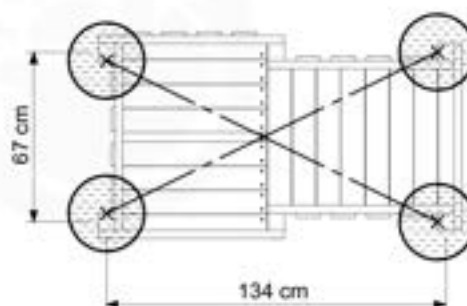

1-Swing frame / 2-Swing frame
457_101
457_102

16

1-Climb frame / 2-Climb frame
457_105
457_106

16 Ground Anchors

GA02

Parts:

Assembly Package Tower
194_100

© 2002 Jungle Gym B.V.