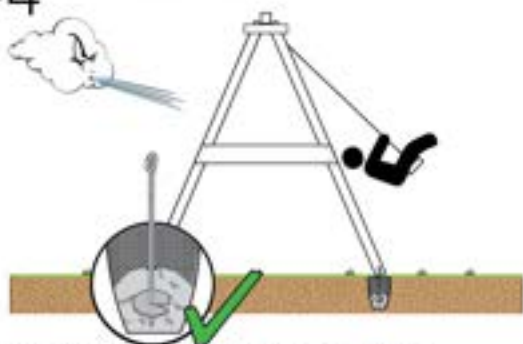

05 Safe Playground Planning

05-1

05-2

05-3

05-4