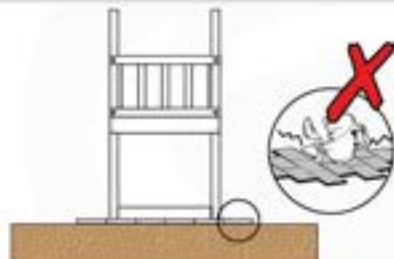

05 Safe Playground

05-1

05-2

05-3

05-4

05-5