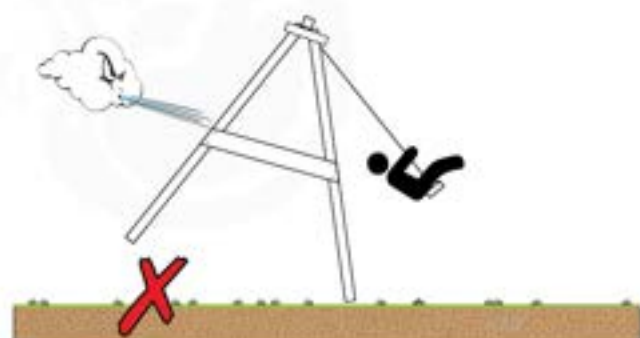

05 Safe Playground Planning

05-1

05-2

05-3

05-4