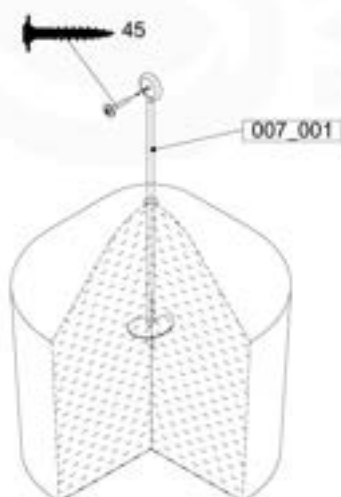

1-Swing frame / 2-Swing frame
457_101
457_102

16

1-Climb frame / 2-Climb frame
457_105
457_106

16 Ground Anchors

GA02

Parts:

Assembly Package Tower
194_100

© 2002 Jungle Gym B.V.