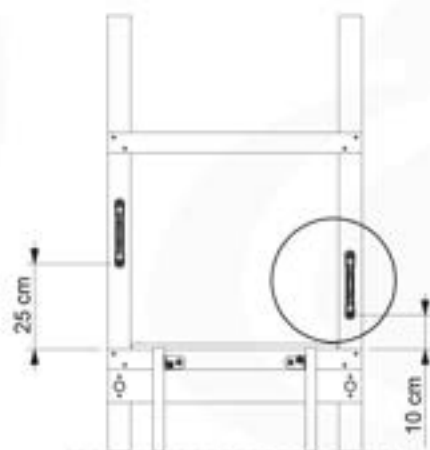

12-1

12-2

12-3

12-4

13-Picnic Table

PC01

(194_117)

	PartNo	PartName	QTY.
Hardware Pack 100_615	002_220	Gap Point Screw T25 - 5x45	20
	002_223	Gap Point Screw T25 - 5x80	8
Wood	C62	Beam 620 mm	2
	D60	Board 600 mm	4
	D74	Board 740 mm	1