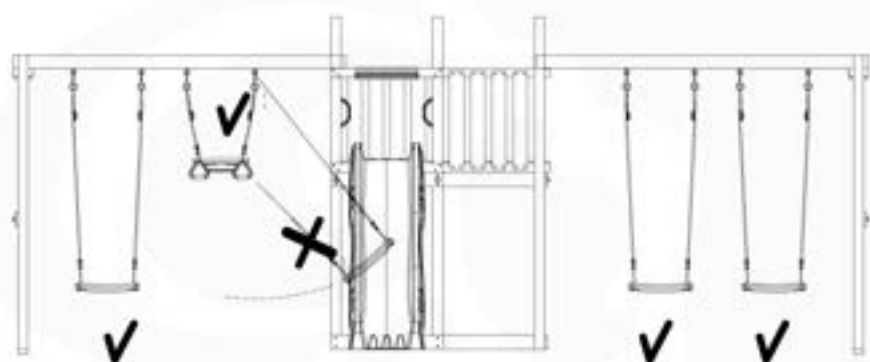

		1-Swing Module 200	2-Swing Module 200	1-Swing Module 220	2-Swing Module 220	1-Swing Module 220 Extra	2-Swing Module 220 Extra
L		657_101	657_102	657_151	657_152	650_178	650_179
A240 A220	239cm - 240cm 219cm - 220cm	2 x	2 x	2 x	2 x		
B240 B220 B160	239cm - 240cm 219cm - 220cm 159cm - 160cm	1 x	1 x	1 x	1 x	2 x 1 x	3 x
C37	36cm - 37cm	2 x	2 x	2 x	2 x	2 x	2 x
D141	140cm - 141cm	2 x	2 x	2 x	2 x	2 x	2 x

24-03-2021

04 Product ID

05 Safe Playground Planning

05-1

05-2

05-3

05-4

05-5

05-6

	PartNo	PartName	QTY.
Hardware Pack	001_406	Stealth Screw 8x45	4
	001_417	Stealth Screw 8x80	4
	001_422	Stealth Screw 8x137	3
	002_220	Gap Point Screw T25 - 5x45	12
	002_223	Gap Point Screw T25 - 5x80	6
Other	005_528	Swing Beam Bracket 7x7	1
	005_529	Swing Beam Bracket 9x9	1
	007_001	Ground-anchor	2
Hardware Pack	022_31x	bpc-base version 3	2
	022_84x	bpc cover	2
	023_031	Finishing Washer GPS 5.0	2
Other	101_003	Swing hook with Carabiner	4