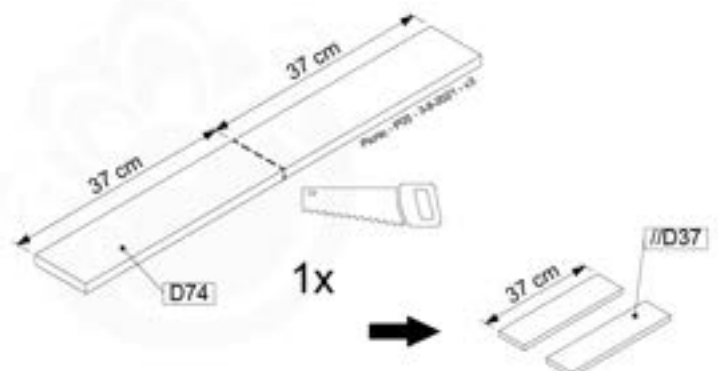

13-Picnic Table

PC01

(194_117)

	PartNo	PartName	QTY.
Hardware Pack 100_615	002_220	Gap Point Screw T25 - 5x45	20
	002_223	Gap Point Screw T25 - 5x80	8
Wood	C62	Beam 620 mm	2
	D60	Board 600 mm	4
	D74	Board 740 mm	1

Part: 194_117-001-v3

13-1