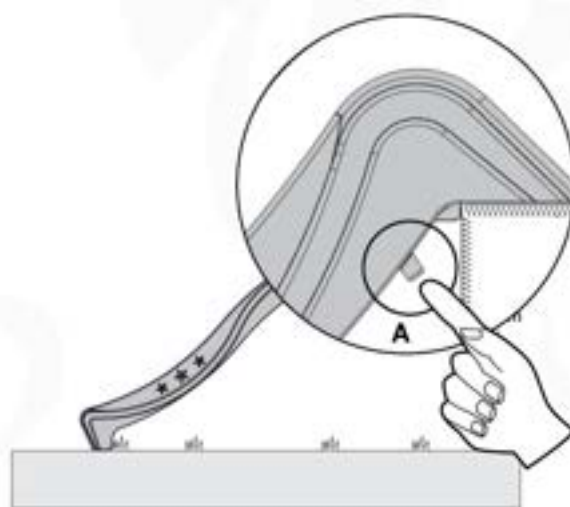

18-1

18-2

18-3

18-4

19 Firemans Pole

FP01

(201_275)

	PartNo	PartName	QTY.
Hardware Pack 100_348	001_103	M8 Washer Head Screw 40mm	2
	002_223	Gap Point Screw T25 - 5x80	4
	003_010	M8 spring lock washer	2
	003_040	M8 Washer	2
	004_052	M8 Drive-in Nut 30mm	2
	004_054	M8 Drive-in Nut 45mm	2
	022_31x	bpc-base version 3	2
	022_84x	bpc cover	2
Other	102_915	Fireman's Pole	1
Timber	C74	Beam 740 mm	1