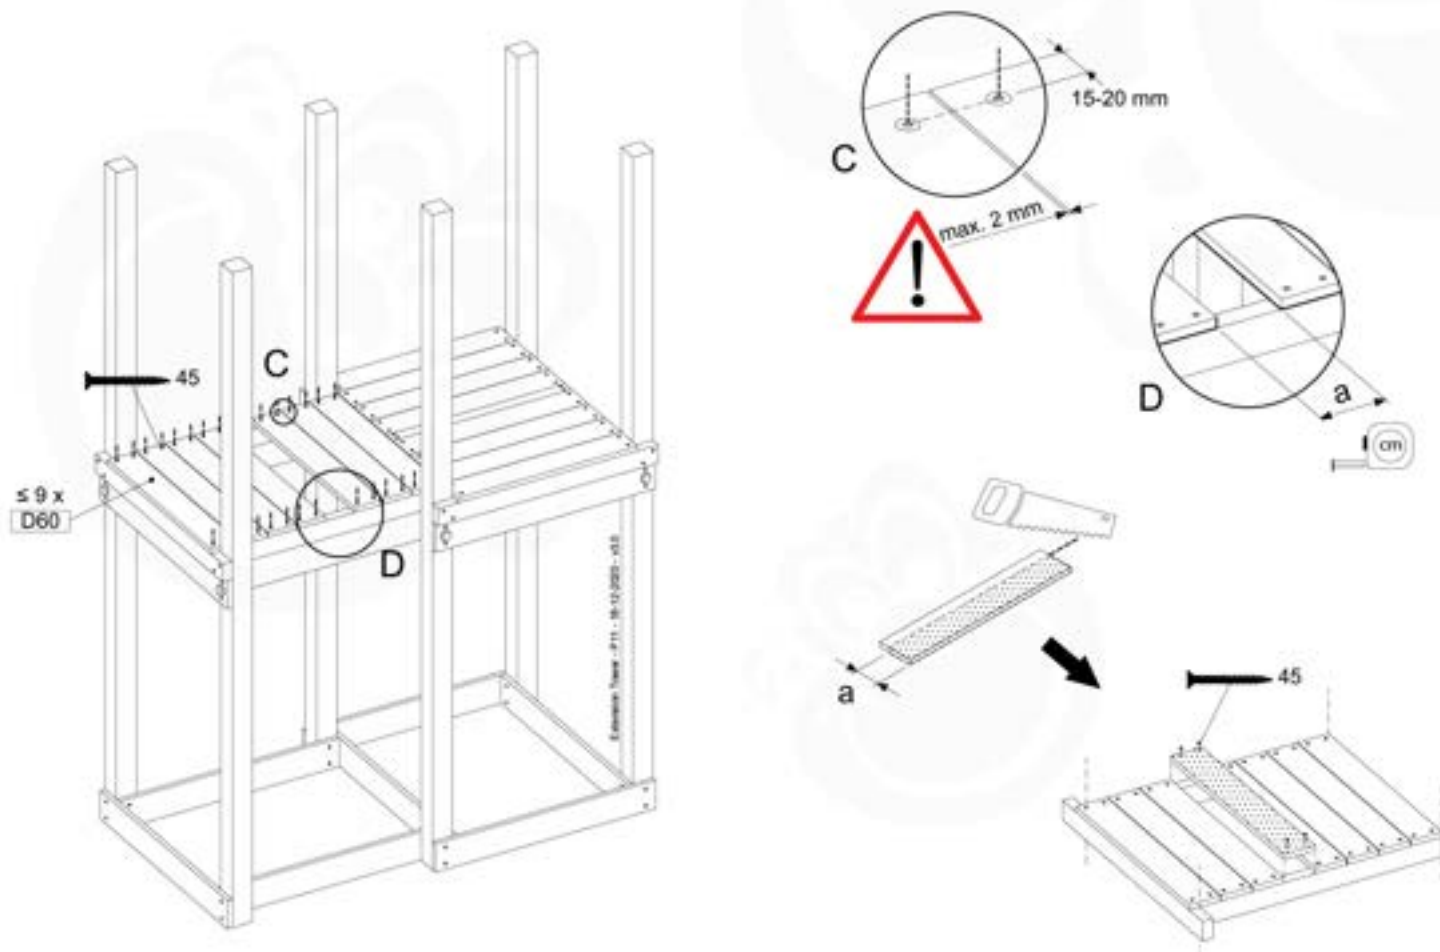

07-1

07-2

07-3

08 Extension Tower

ET01

(194_100)

	PartNo	PartName	QTY.
Hardware Pack 100_600	001_406	Stealth Screw 8x45	4
	002_220	Gap Point Screw T25 - 5x45	60
	002_223	Gap Point Screw T25 - 5x80	12
Other	007_001	Ground-anchor	2
Hardware Pack 100_600	022_31x	bpc-base version 3	2
	022_84x	bpc cover	2
Wood	A200	Post 70x70 L2000	2
	C74	Beam 740 mm	3
	D60	Board 600 mm	9
	D74	Board 740 mm	6

Extension Tower - PKG - ET01 - 18-12-2020 - v1.0

08-1

08-2

08-3

09 Balustrade (1x)

BL01

(194_101)

	PartNo	PartName	QTY.
Hardware Pack	002_220	Gap Point Screw T25 - 5x45	16
	100_001 002_223	Gap Point Screw T25 - 5x80	4
Wood	C74	Beam 740 mm	1
	D65	Board 650 mm	4

Balustrade AL - 194101 - 28-7-2021 - v3.0

09-1

10 Balustrade (2x)

BL02

(194_101)

	PartNo	PartName	QTY.
Hardware Pack	002_220	Gap Point Screw T25 - 5x45	16
	100_001 002_223	Gap Point Screw T25 - 5x80	4
Wood	C74	Beam 740 mm	1
	D65	Board 650 mm	4