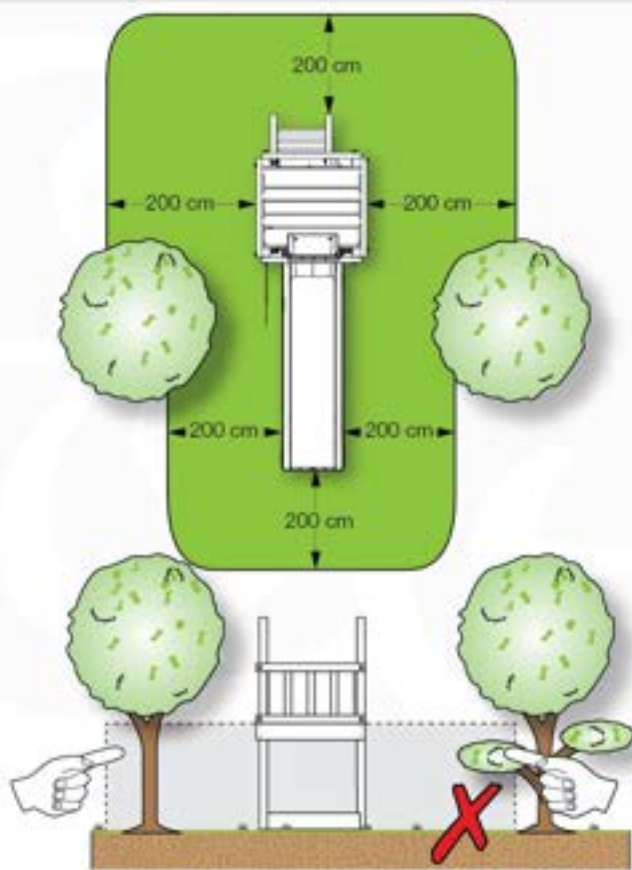

05 Safe Playground

05-1

05-2

05-3

05-4

05-5