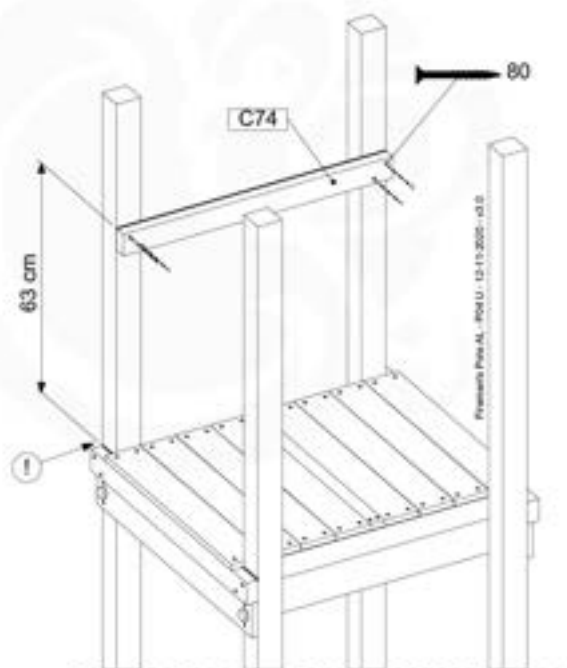

19-1

Fireman's Pole (201_275)
040_335 Part 2