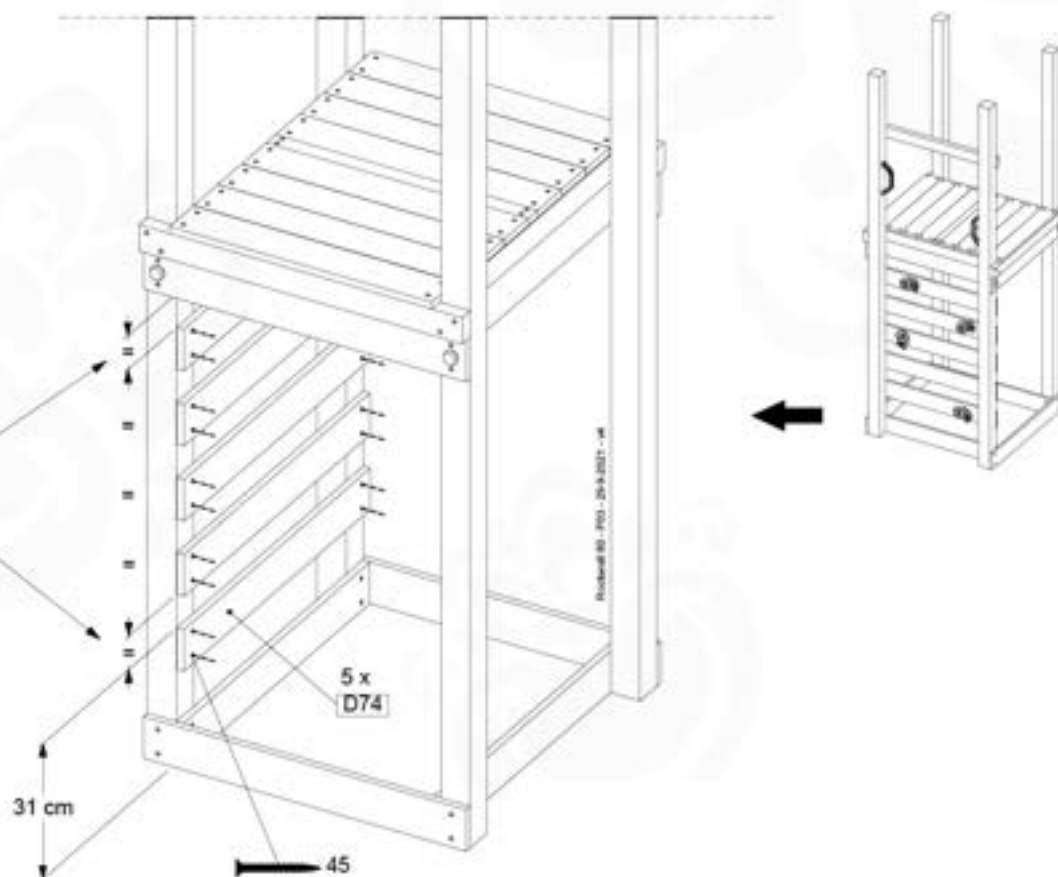

11-1

min. 2,6 cm
max. 8,8 cm