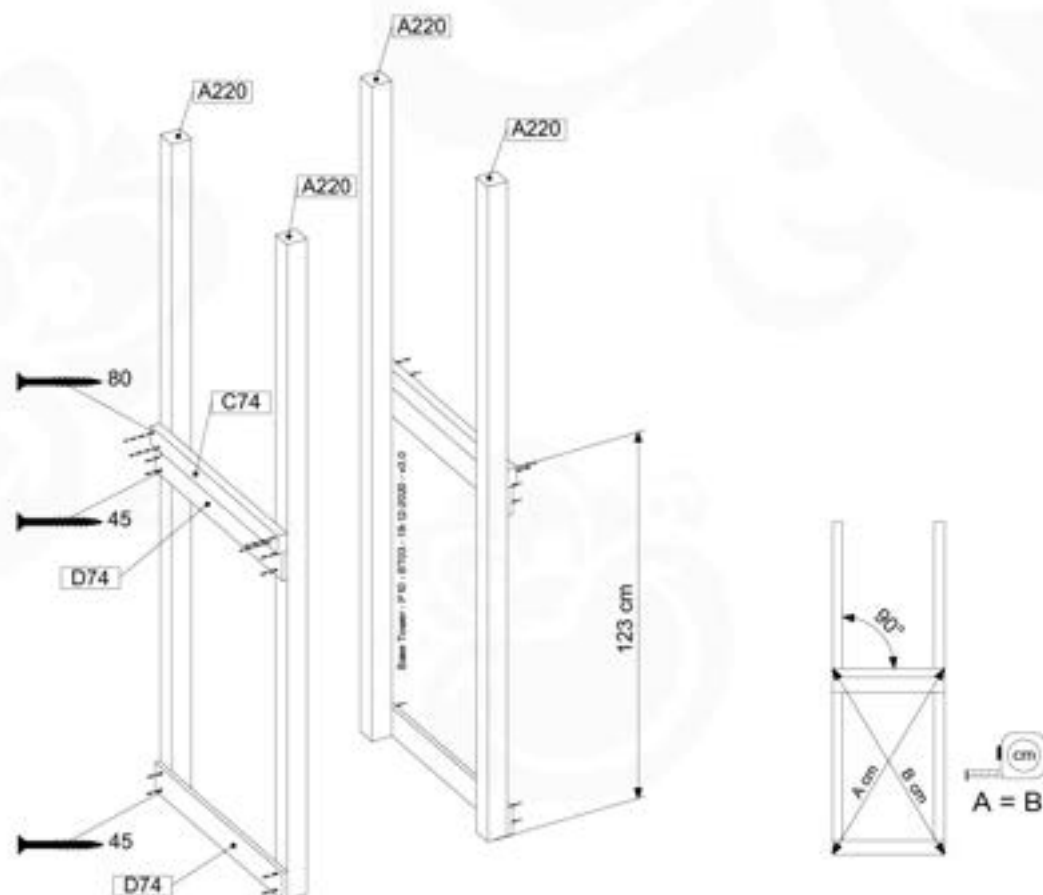

07 Base Tower

BT03

(194_100)

	PartNo	PartName	QTY.
Hardware Pack 100_600	001_406	Stealth Screw 8x45	6
	002_220	Gap Point Screw T25 - 5x45	72
	002_223	Gap Point Screw T25 - 5x80	16
Other	007_001	Ground-anchor	2
Hardware Pack 100_600	022_31x	bpc-base version 3	4
	022_84x	bpc cover	4
Wood	A220	Post 70x70 L2200	4
	C74	Beam 740 mm	4
	D60	Board 600 mm	10
	D74	Board 740 mm	8

07-1