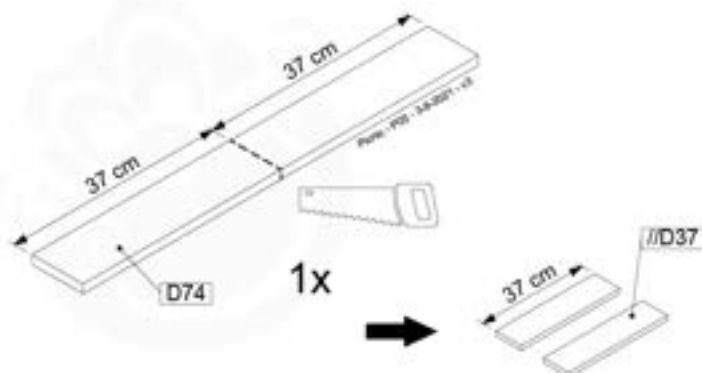

13-Picnic Table

PC01

(194_117)

	PartNo	PartName	QTY.
Hardware Pack 100_615	002_220	Gap Point Screw T25 - 5x45	20
	002_223	Gap Point Screw T25 - 5x80	8
Wood	C62	Beam 620 mm	2
	D60	Board 600 mm	4
	D74	Board 740 mm	1

Part: 194_117-001-v3

13-1