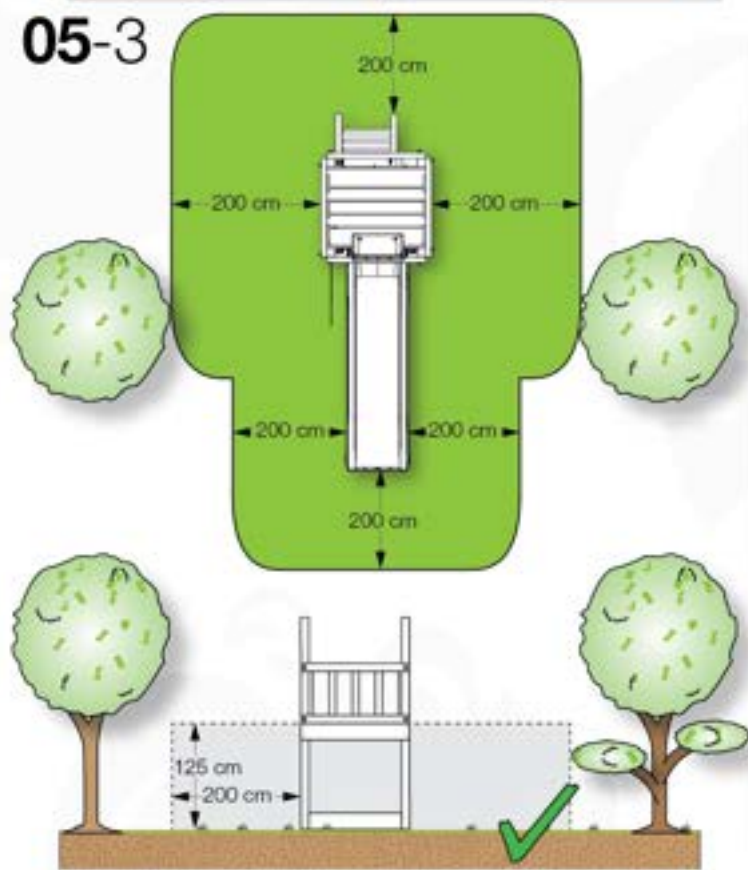

05 Safe Playground

05-1

05-2

05-3

05-4

05-5