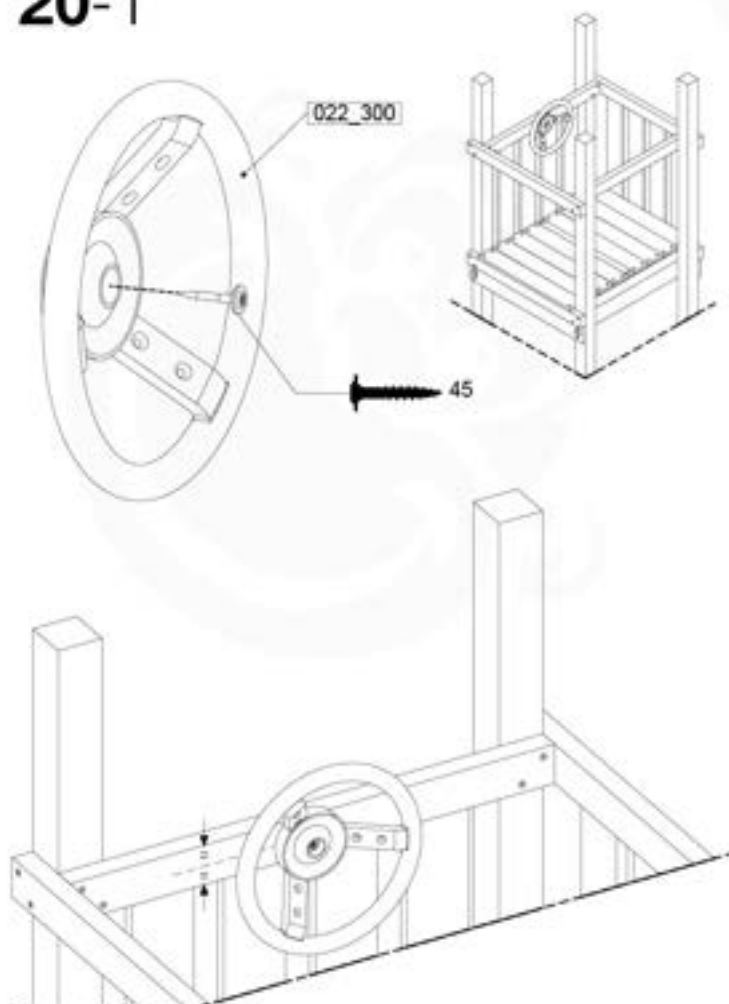

20 Accessories

AC01

(194_119)

	PartNo	PartName	QTY.
Hardware Pack 100_617	001_406	Stealth Screw 8x45	1
	002_041	Dome head screw 4.5 x 20 mm	3
	002_042	Dome head screw 3.5 x 13mm	4
	002_219	Gap Point Screw T25 - 5x30	2
Other	022_300	Steering Wheel	1
	022_800	Rail P/T 105	1
	022_910	Sandpad	1
	103_901	Logo ID Plate	1
	104_107	Tool Set Climbing Units	1
	120_024	Tower Flag	1
	122_302	Telescope	1

20-1