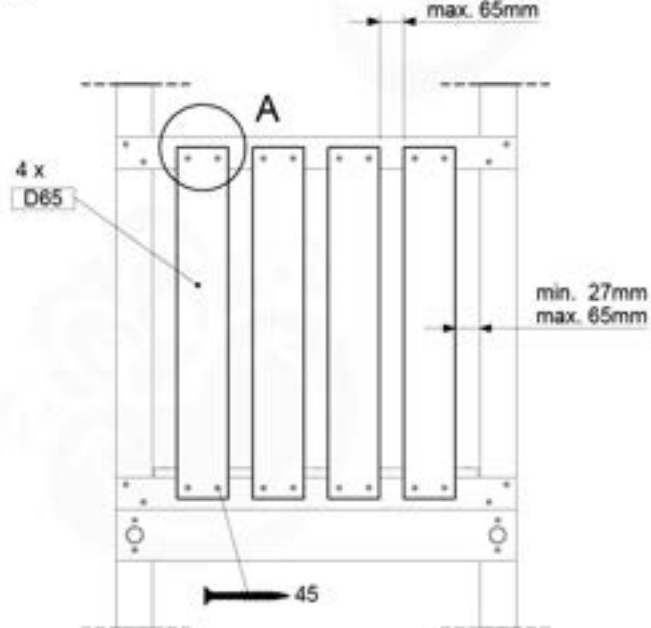

min. 27mm
max. 65mm