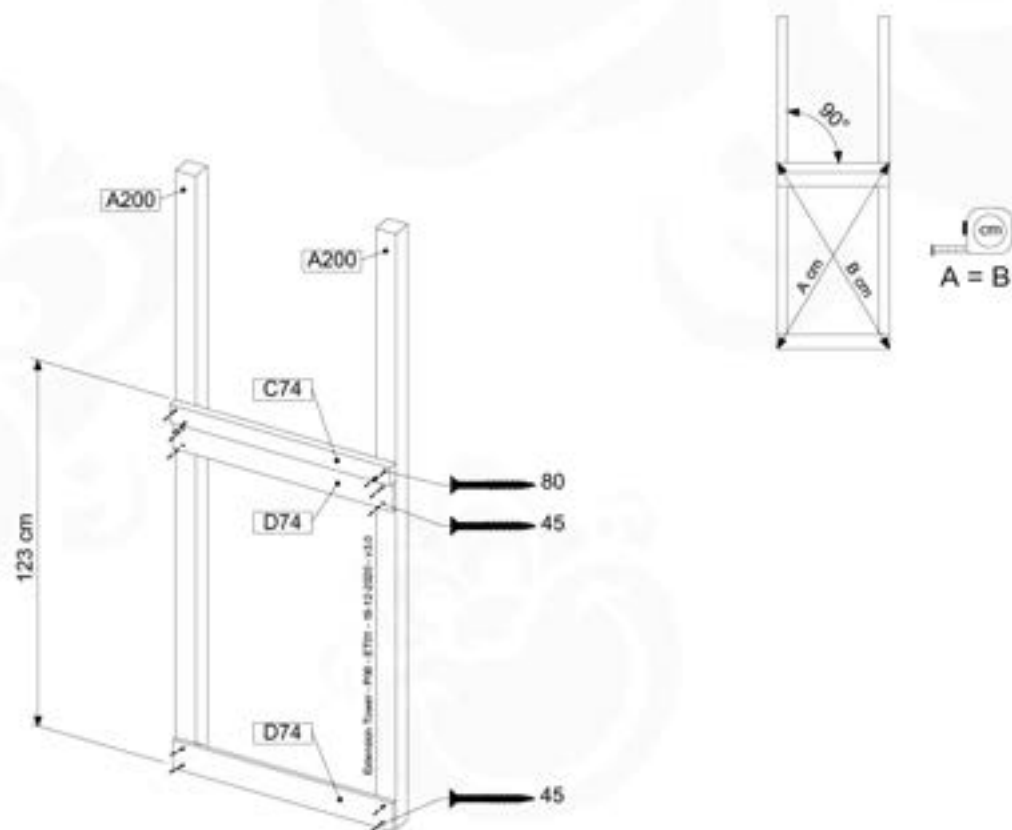

08 Extension Tower

ET01

(194_100)

	PartNo	PartName	QTY.
Hardware Pack 100_600	001_406	Stealth Screw 8x45	4
	002_220	Gap Point Screw T25 - 5x45	60
	002_223	Gap Point Screw T25 - 5x80	12
Other	007_001	Ground-anchor	2
Hardware Pack 100_600	022_31x	bpc-base version 3	2
	022_84x	bpc cover	2
Wood	A200	Post 70x70 L2000	2
	C74	Beam 740 mm	3
	D60	Board 600 mm	9
	D74	Board 740 mm	6

Extension Tower - PKG - ET01 - 18-12-2020 - v1.0

08-1