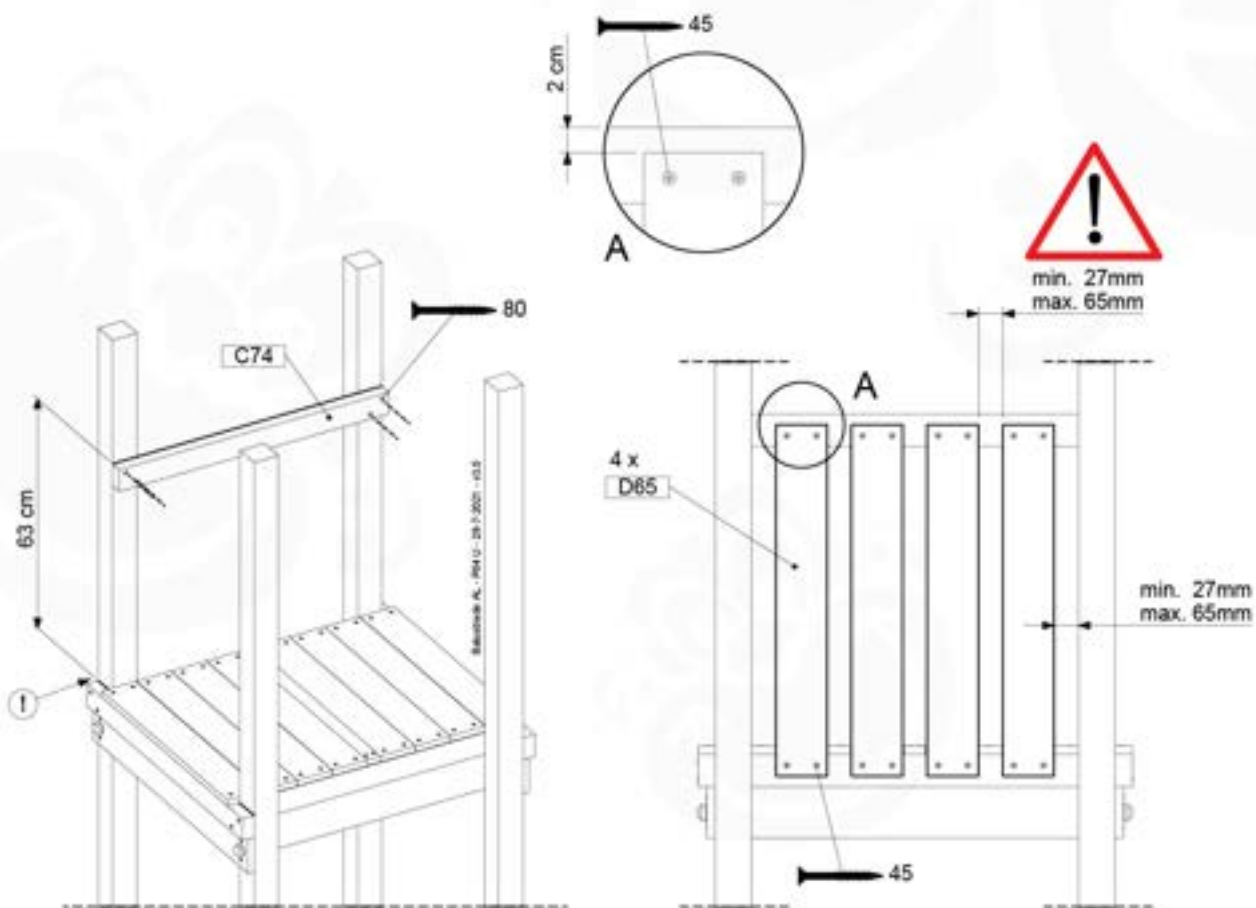

09 Balustrade (1x)

BL01

(194_101)

	PartNo	PartName	QTY.
Hardware Pack	002_220	Gap Point Screw T25 - 5x45	16
	100_001 002_223	Gap Point Screw T25 - 5x80	4
Wood	C74	Beam 740 mm	1
	D65	Board 650 mm	4

Balustrade AL - 194 U - 28-7-2020 - v3.0

09-1