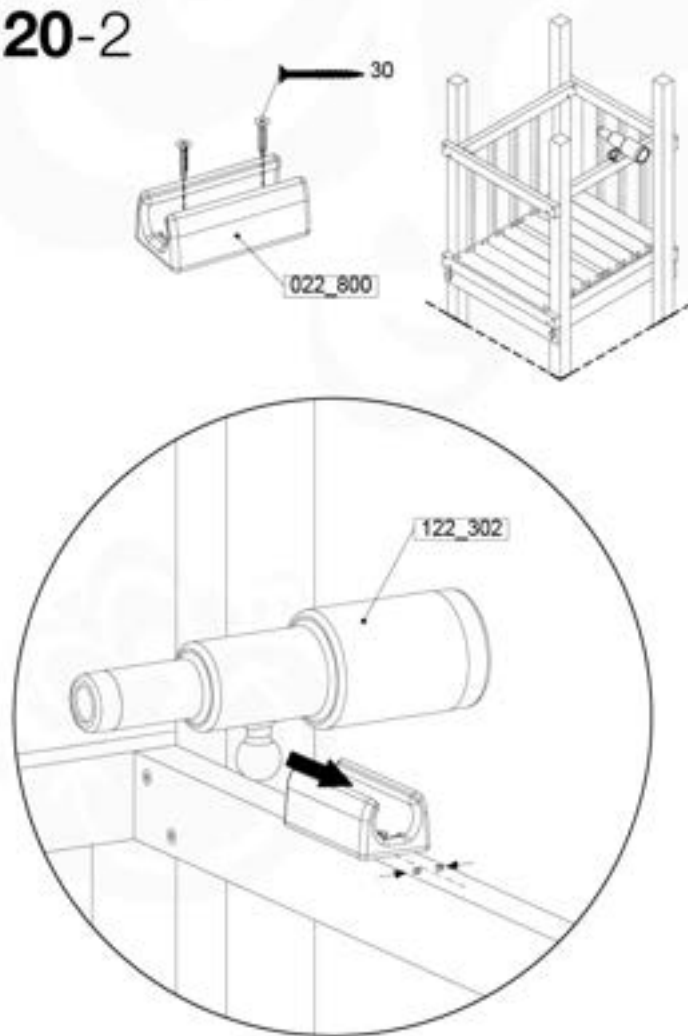

20 Accessories

AC01

(194_119)

	PartNo	PartName	QTY.
Hardware Pack 100_617	001_406	Stealth Screw 8x45	1
	002_041	Dome head screw 4.5 x 20 mm	3
	002_042	Dome head screw 3.5 x 13mm	4
	002_219	Gap Point Screw T25 - 5x30	2
Other	022_300	Steering Wheel	1
	022_800	Rail P/T 105	1
	022_910	Sandpad	1
	103_901	Logo ID Plate	1
	104_107	Tool Set Climbing Units	1
	120_024	Tower Flag	1
	122_302	Telescope	1

20-1

20-2