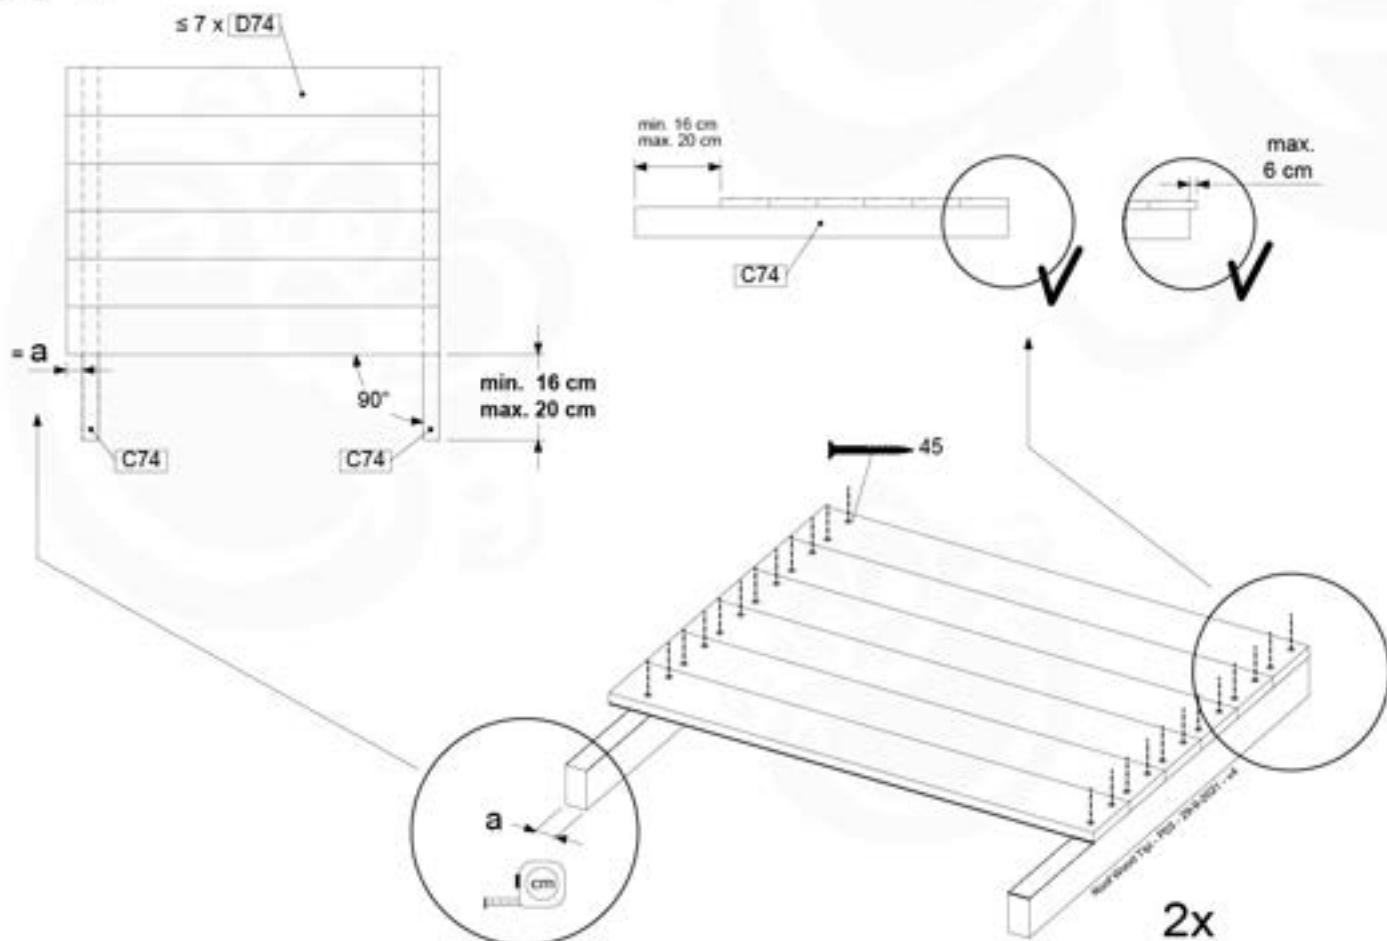

14 Roof Wooden Tipi

RF04

(194_110)

	PartNo	PartName	QTY.
Hardware Pack 100_608	001_411	Stealth Screw 8x60	6
	001_417	Stealth Screw 8x80	2
	002_220	Gap Point Screw T25 - 5x45	68
	002_223	Gap Point Screw T25 - 5x80	4
Other	022_31x	bpc-base version 3	6
	022_84x	bpc cover	6
Timber	C74	Beam 740 mm	4
	D56	Board L=(650 - board width) mm	2
	D65	Board 650 mm	2
	D74	Board 740 mm	14

14-1