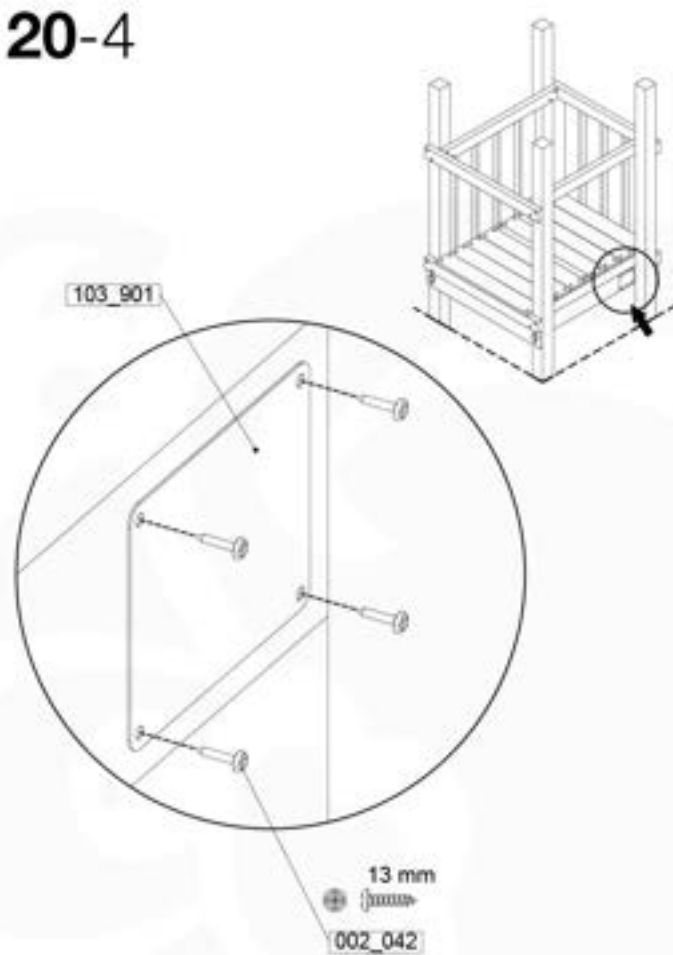

20-3

20-4

20-5

1x
022_910