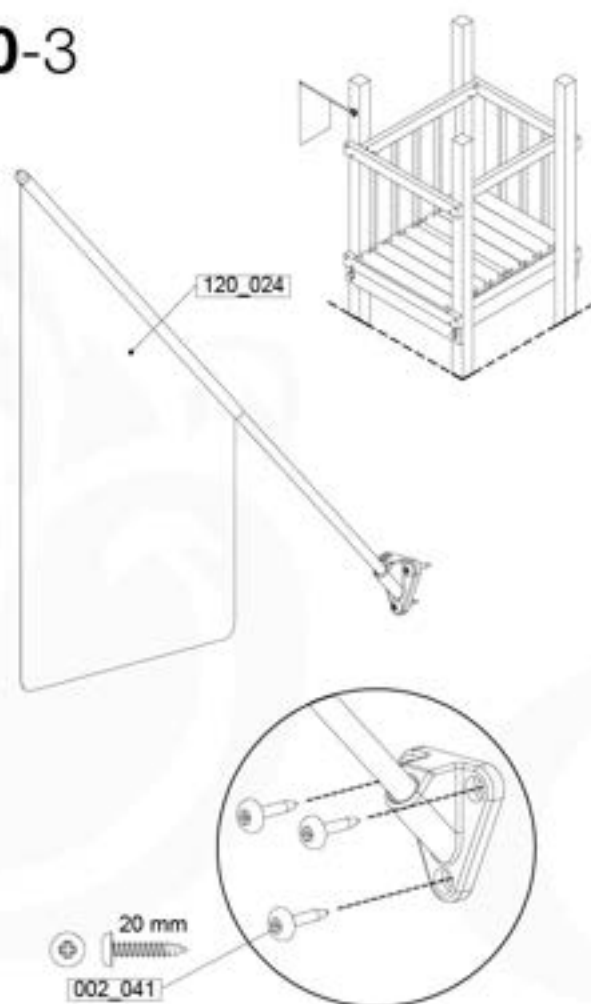

20-3

20-4

20-5

1x
022_910