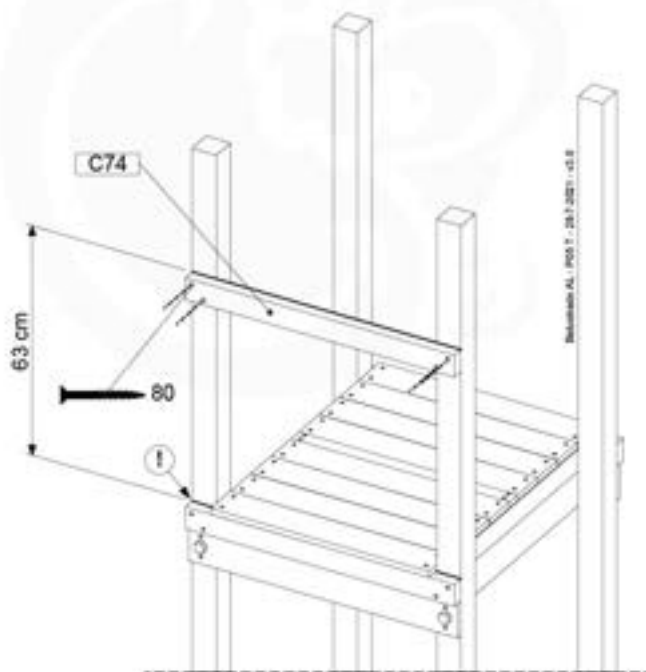

10 Balustrade (2x)

BL02

(194_101)

	PartNo	PartName	QTY.
Hardware Pack	002_220	Gap Point Screw T25 - 5x45	16
	100_001 002_223	Gap Point Screw T25 - 5x80	4
Wood	C74	Beam 740 mm	1
	D65	Board 650 mm	4

Balustrade AL - 194_101 - 2021 - 01.0

10-1

min. 27mm
max. 65mm