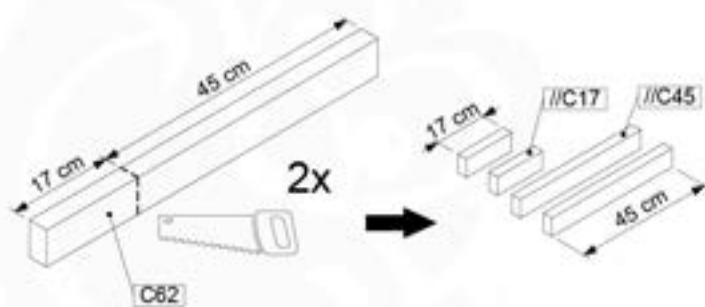

13-Picnic Table

PC01

(194_117)

	PartNo	PartName	QTY.
Hardware Pack 100_615	002_220	Gap Point Screw T25 - 5x45	20
	002_223	Gap Point Screw T25 - 5x80	8
Wood	C62	Beam 620 mm	2
	D60	Board 600 mm	4
	D74	Board 740 mm	1

Part: 194_117-001-v3

13-1