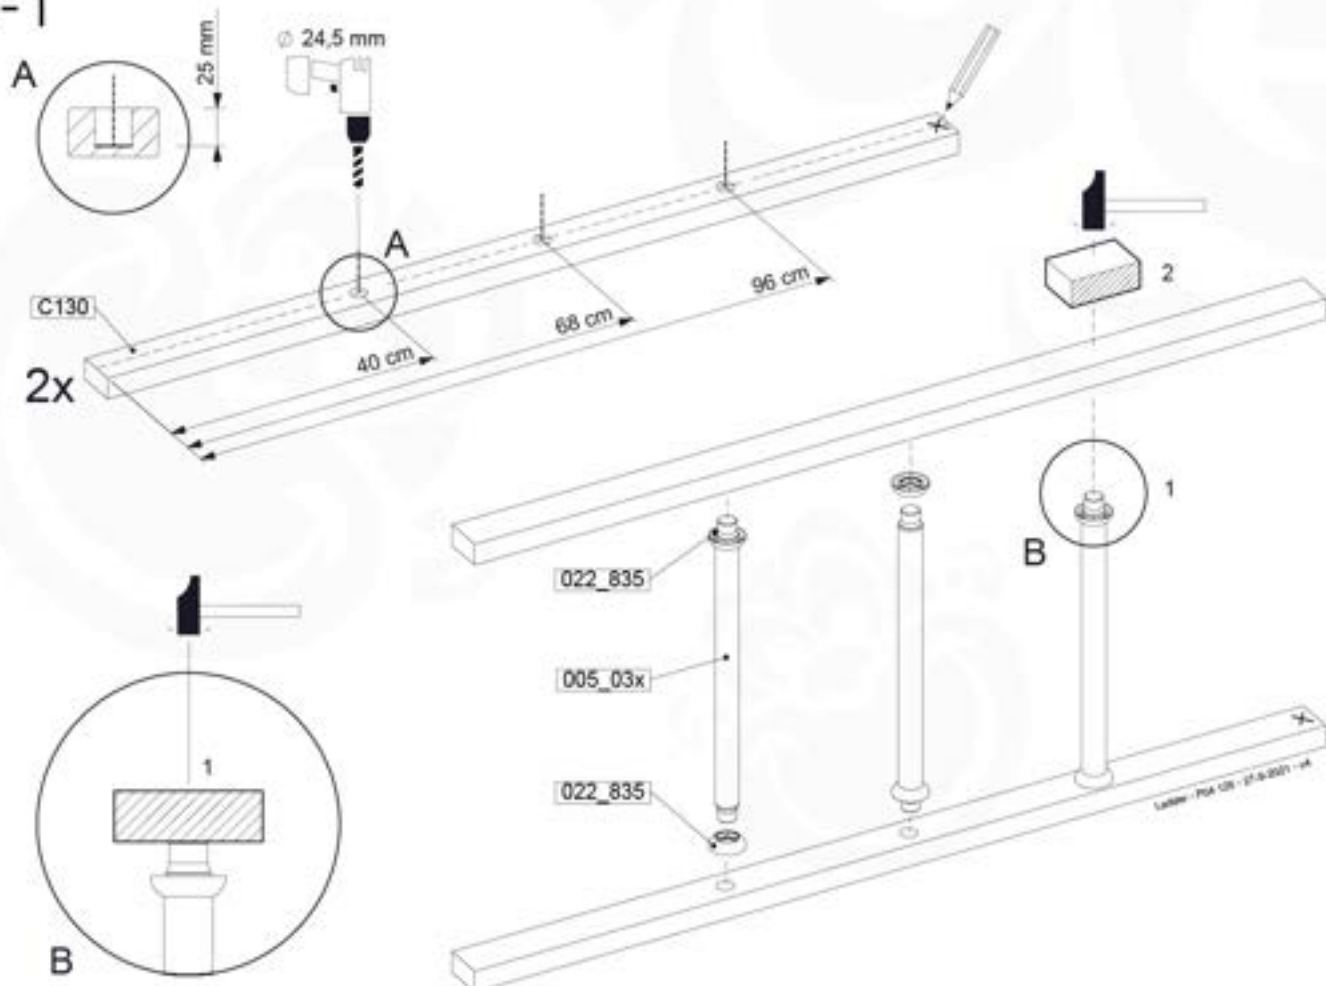

12 Ladder

LA02

(194_103)

	PartNo	PartName	QTY.
Hardware Pack 100_603	001_404	Stealth Screw 8x30	4
	002_219	Gap Point Screw T25 - 5x30	4
	002_220	Gap Point Screw T25 - 5x45	6
	002_223	Gap Point Screw T25 - 5x80	4
Other	005_03x	Ladder Rung Y/B/G/R	3
	005_522	Connection Bracket Mini Market	2
	022_835	Rung Cap	6
	120_102	Handgrip set (2x Complete)	1
Wood	C74	Beam 740 mm	1
	C130	Beam 1300 mm	2

12-1