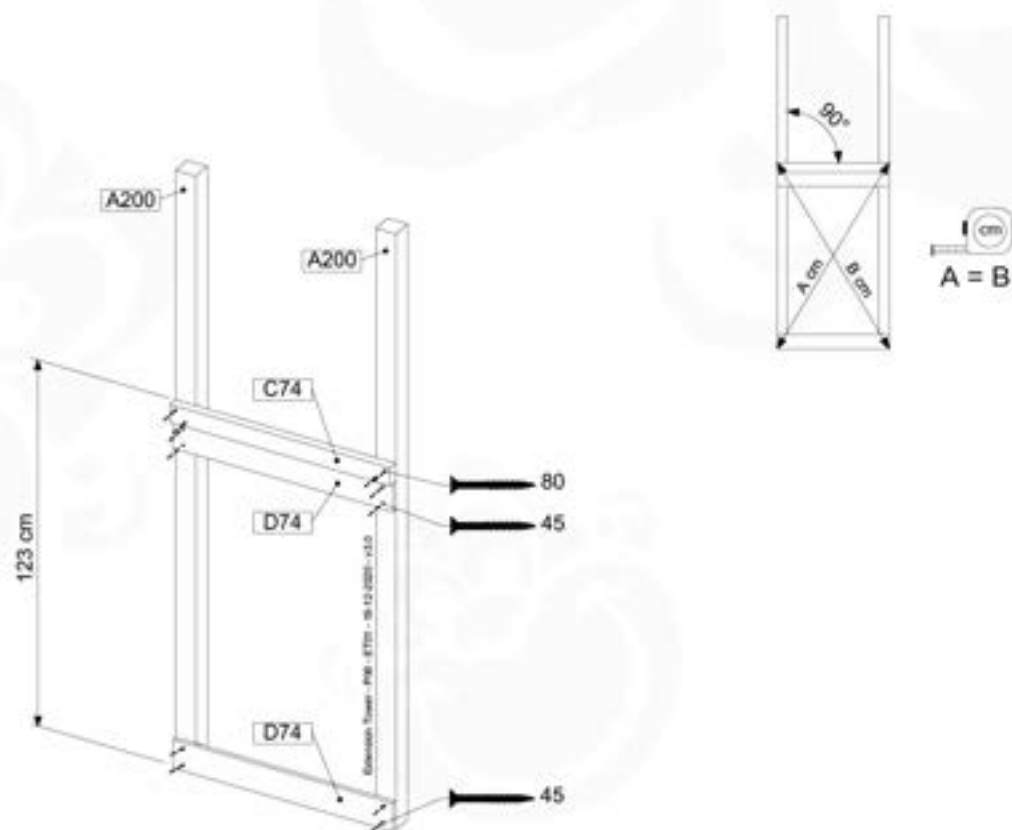

06 Playground Foundation

FD02

06-1

07 Base Tower

BT03

(194_100)

	PartNo	PartName	QTY.
Hardware Pack 100_600	001_406	Stealth Screw 8x45	6
	002_220	Gap Point Screw T25 - 5x45	72
	002_223	Gap Point Screw T25 - 5x80	16
Other	007_001	Ground-anchor	2
Hardware Pack 100_600	022_31x	bpc-base version 3	4
	022_84x	bpc cover	4
Wood	A220	Post 70x70 L2200	4
	C74	Beam 740 mm	4
	D60	Board 600 mm	10
	D74	Board 740 mm	8

07-1

07-2

07-3

08 Extension Tower

ET01

(194_100)

	PartNo	PartName	QTY.
Hardware Pack 100_600	001_406	Stealth Screw 8x45	4
	002_220	Gap Point Screw T25 - 5x45	60
	002_223	Gap Point Screw T25 - 5x80	12
Other	007_001	Ground-anchor	2
Hardware Pack 100_600	022_31x	bpc-base version 3	2
	022_84x	bpc cover	2
Wood	A200	Post 70x70 L2000	2
	C74	Beam 740 mm	3
	D60	Board 600 mm	9
	D74	Board 740 mm	6

Extension Tower - PKG - ET01 - 18-12-2020 - v1.0

08-1

08-2

08-3

09 Balustrade (1x)

BL01

(194_101)

	PartNo	PartName	QTY.
Hardware Pack 100_601	002_220	Gap Point Screw T25 - 5x45	16
	002_223	Gap Point Screw T25 - 5x80	4
Wood	C74	Beam 740 mm	1
	D65	Board 650 mm	4