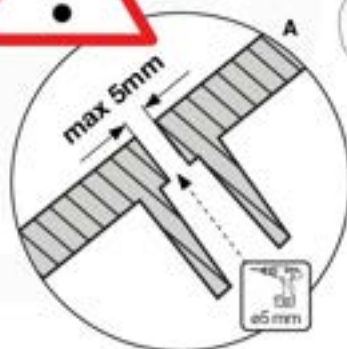

17-1

17-2

17-3

17-4

18 Firemans Pole

FP01

(201_275)

	PartNo	PartName	QTY.
Hardware Pack 100_346	001_103	M8 Washer Head Screw 40mm	2
	002_223	Gap Point Screw T25 - 5x80	4
	003_010	M8 spring lock washer	2
	003_040	M8 Washer	2
	004_052	M8 Drive-in Nut 30mm	2
	004_054	M8 Drive-in Nut 45mm	2
	022_31x	bpc-base version 3	2
	022_84x	bpc cover	2
Other	102_915	Fireman's Pole	1
Timber	C74	Beam 740 mm	1