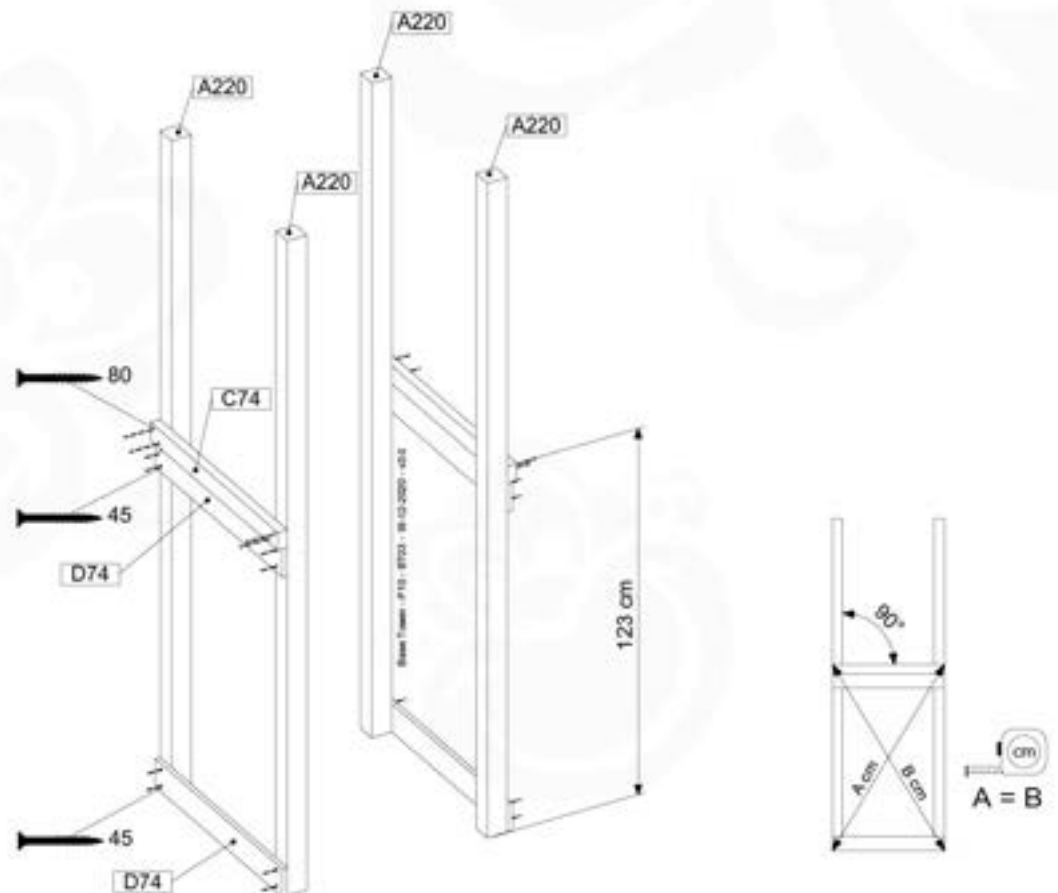

03 Timber

603_210 Jungle Resort

	L	
A220 A200	219cm - 220cm 199cm - 200cm	4 x 2 x
-	-	-
C130 C74	129cm - 130cm 73cm - 74cm	2 x 16 x
D74 D65 D60 D56	73cm - 74cm 64cm - 65cm 59cm - 60cm 53cm - 56cm	57 x 6 x 20 x 2 x

06 Playground Foundation

FD02

06-1

07 Base Tower

BT03

(194_100)

	PartNo	PartName	QTY.
Hardware Pack 100_600	001_406	Stealth Screw 8x45	6
	002_220	Gap Point Screw T25 - 5x45	72
	002_223	Gap Point Screw T25 - 5x80	16
Other	007_001	Ground-anchor	2
Hardware Pack 100_600	022_31x	bpc-base version 3	4
	022_84x	bpc cover	4
Wood	A220	Post 70x70 L2200	4
	C74	Beam 740 mm	4
	D60	Board 600 mm	10
	D74	Board 740 mm	8

07-1

07-2

07-3

08 Extension Tower

ET01

(194_100)

	PartNo	PartName	QTY.
Hardware Pack 100_600	001_406	Stealth Screw 8x45	4
	002_220	Gap Point Screw T25 - 5x45	60
	002_223	Gap Point Screw T25 - 5x80	12
Other	007_001	Ground-anchor	2
Hardware Pack 100_600	022_31x	bpc-base version 3	2
	022_84x	bpc cover	2
Wood	A200	Post 70x70 L2000	2
	C74	Beam 740 mm	3
	D60	Board 600 mm	9
	D74	Board 740 mm	6