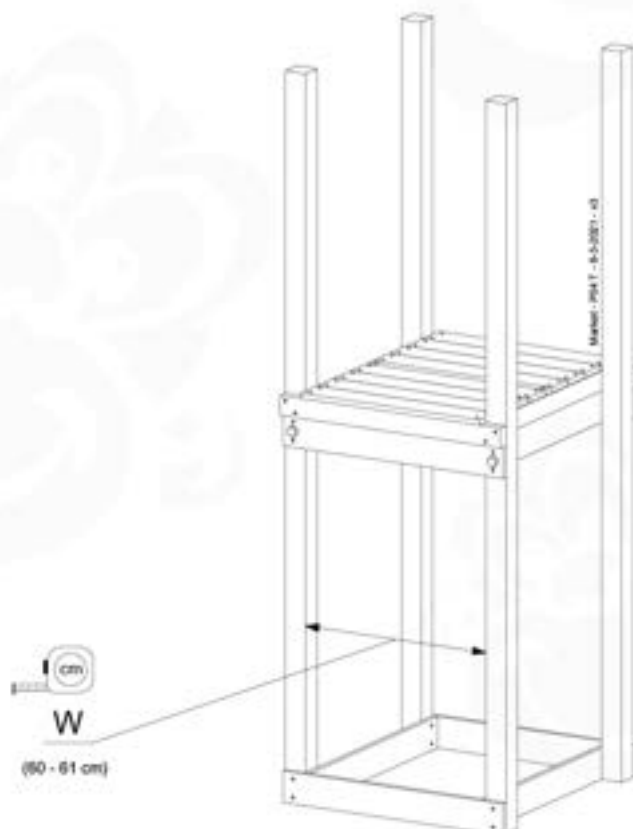

12 Market

MT02

(194_113)

	PartNo	PartName	QTY.
Hardware Pack 100_611	002_220	Gap Point Screw T25 - 5x45	4
	002_223	Gap Point Screw T25 - 5x80	4
	002_308	Gap Point Screw T25 - 5x20	8
	023_031	Finishing Washer GPS 5.0	8
Other	123_220	Canvas sheet 735x1365	1
Wood	C74	Beam 740 mm	1
	D60	Board 600 mm	1

Model: MT02 - 6-5-2021 - 03

12-1