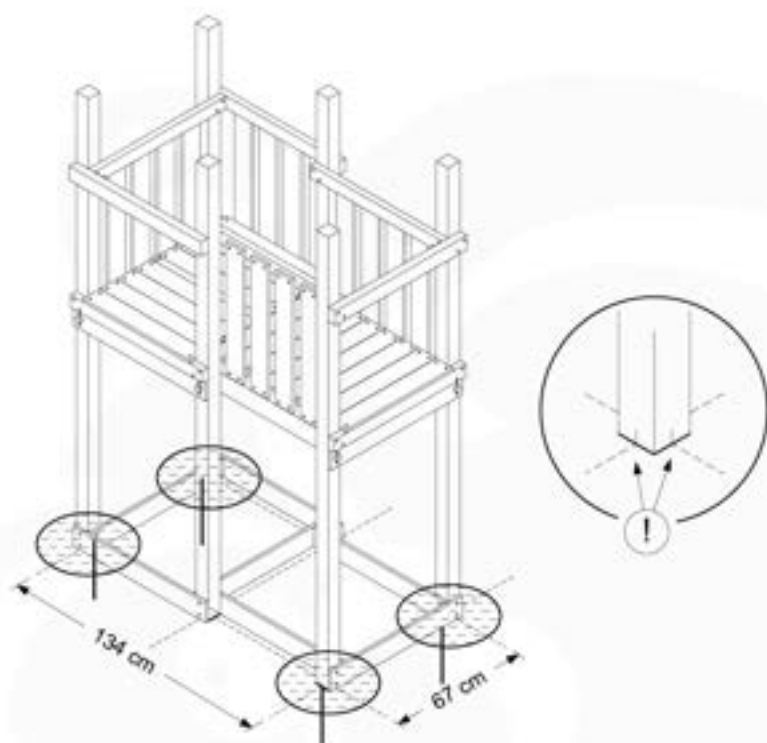

06 Playground Foundation

FD02

06-1

07 Base Tower

BT03

(194_100)

	PartNo	PartName	QTY.
Hardware Pack 100_600	001_406	Stealth Screw 8x45	6
	002_220	Gap Point Screw T25 - 5x45	72
	002_223	Gap Point Screw T25 - 5x80	16
Other	007_001	Ground-anchor	2
Hardware Pack 100_600	022_31x	bpc-base version 3	4
	022_84x	bpc cover	4
Wood	A220	Post 70x70 L2200	4
	C74	Beam 740 mm	4
	D60	Board 600 mm	10
	D74	Board 740 mm	8