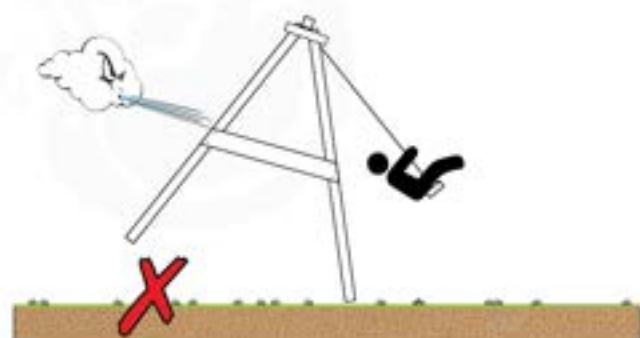

05 Safe Playground Planning

05-1

05-2

05-3

05-4

05-5

05-6

	PartNo	PartName	QTY.
Hardware Pack	001_406	Stealth Screw 8x45	4
	001_417	Stealth Screw 8x80	3
	001_422	Stealth Screw 8x137	3
	002_220	Gap Point Screw T25 - 5x45	12
	002_223	Gap Point Screw T25 - 5x80	6
Other	005_528	Swing Beam Bracket 7x7	1
	005_529	Swing Beam Bracket 9x9	1
	007_001	Ground-anchor	2
Hardware Pack	022_31x	bpc-base version 3	2
	022_84x	bpc cover	2
	023_031	Finishing Washer GPS 5.0	2
Other	101_003	Swing hook with Carabiner	4