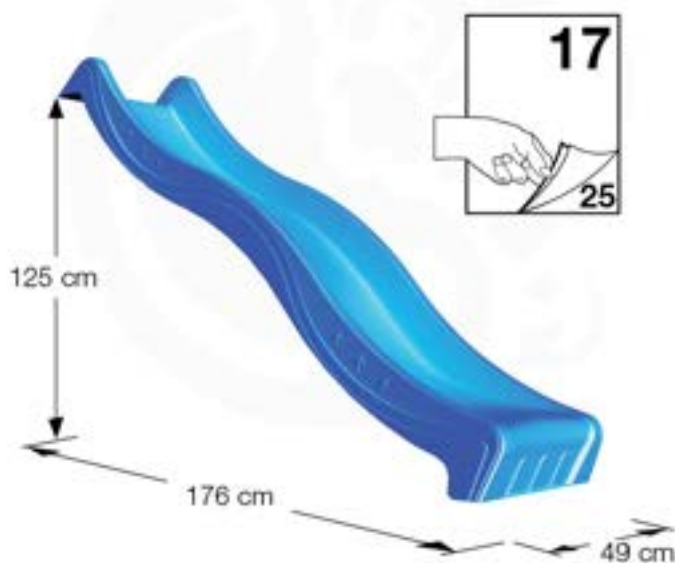

16 Add-on

Wavy Star Slide XL

- 324_100 Yellow
- 324_200 Blue
- 324_300 Green
- 324_400 Red
- 324_500 Fuchsia
- 324_600 Dark Green