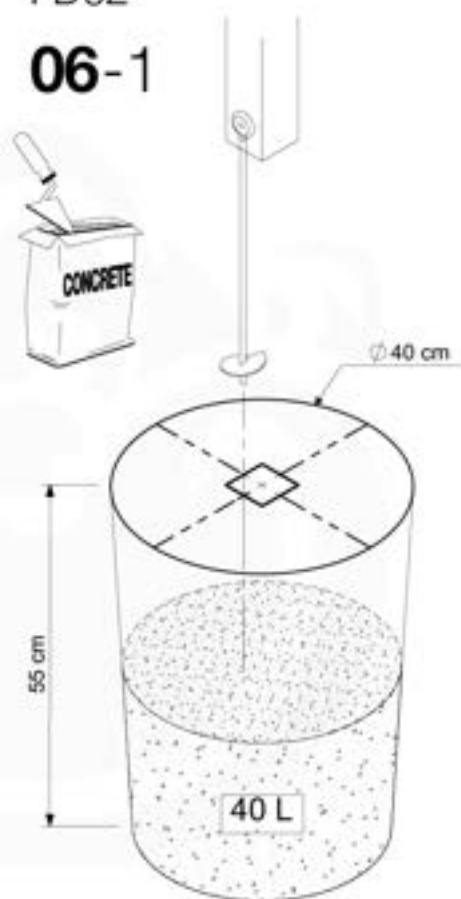

02 Hardware

Total HWP 100_xxx Jungle Resort

20210930

001_417	2x		ø8 x 80mm	000_101	10x		ø2 x 20mm
001_411	6x		ø8 x 60mm	023_031	8x		ø5mm
001_406	13x		ø8 x 45mm	120_005	14x		M8
001_404	4x		ø8 x 30mm				
002_223	57x		ø5 x 80mm				
002_220	360x		ø5 x 45mm				
002_219	6x		ø5 x 30mm				
002_308	10x		ø5.0 x 20mm				
002_041	3x		ø4.5 x 20mm				
002_042	4x		ø3.5 x 13mm				

03 Timber

603_210 Jungle Resort

	L	
A220 A200	219cm - 220cm 199cm - 200cm	4 x 2 x
-	-	-
C130 C74	129cm - 130cm 73cm - 74cm	2 x 16 x
D74 D65 D60 D56	73cm - 74cm 64cm - 65cm 59cm - 60cm 53cm - 56cm	57 x 6 x 20 x 2 x

06 Playground Foundation

FD02

06-1

07 Base Tower

BT03

(194_100)

	PartNo	PartName	QTY.
Hardware Pack 100_600	001_406	Stealth Screw 8x45	6
	002_220	Gap Point Screw T25 - 5x45	72
	002_223	Gap Point Screw T25 - 5x80	16
Other	007_001	Ground-anchor	2
Hardware Pack 100_600	022_31x	bpc-base version 3	4
	022_84x	bpc cover	4
Wood	A220	Post 70x70 L2200	4
	C74	Beam 740 mm	4
	D60	Board 600 mm	10
	D74	Board 740 mm	8

07-1

07-2

07-3

08 Extension Tower

ET01

(194_100)

	PartNo	PartName	QTY.
Hardware Pack 100_600	001_406	Stealth Screw 8x45	4
	002_220	Gap Point Screw T25 - 5x45	60
	002_223	Gap Point Screw T25 - 5x80	12
Other	007_001	Ground-anchor	2
Hardware Pack 100_600	022_31x	bpc-base version 3	2
	022_84x	bpc cover	2
Wood	A200	Post 70x70 L2000	2
	C74	Beam 740 mm	3
	D60	Board 600 mm	9
	D74	Board 740 mm	6