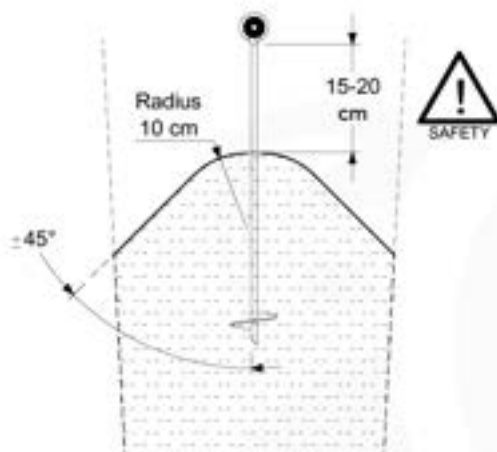

Parts:

Assembly Package Tower
194_100

15-1

15-2

40 L / 80 kg

24h ↓

16 Add-on

Wavy Star Slide XL