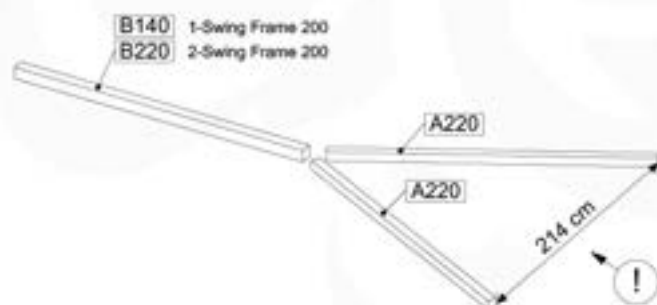

PartNo	PartName	QTY.
Hardware Pack	001_406	Stealth Screw 8x45	4
	001_417	Stealth Screw 8x80	3
	001_422	Stealth Screw 8x137	3
	002_220	Gap Point Screw T25 - 5x45	12
	002_223	Gap Point Screw T25 - 5x80	6
Other	005_528	Swing Beam Bracket 7x7	1
	005_529	Swing Beam Bracket 9x9	1
	007_001	Ground-anchor	2
Hardware Pack	022_31x	bpc-base version 3	2
	022_84x	bpc cover	2
	023_031	Finishing Washer GPS 5.0	2
Other	101_003	Swing hook with Carabiner	4

010 - 00010-4 - 020 - Base

06-1

010 - 00010-4 - 11000 - Base