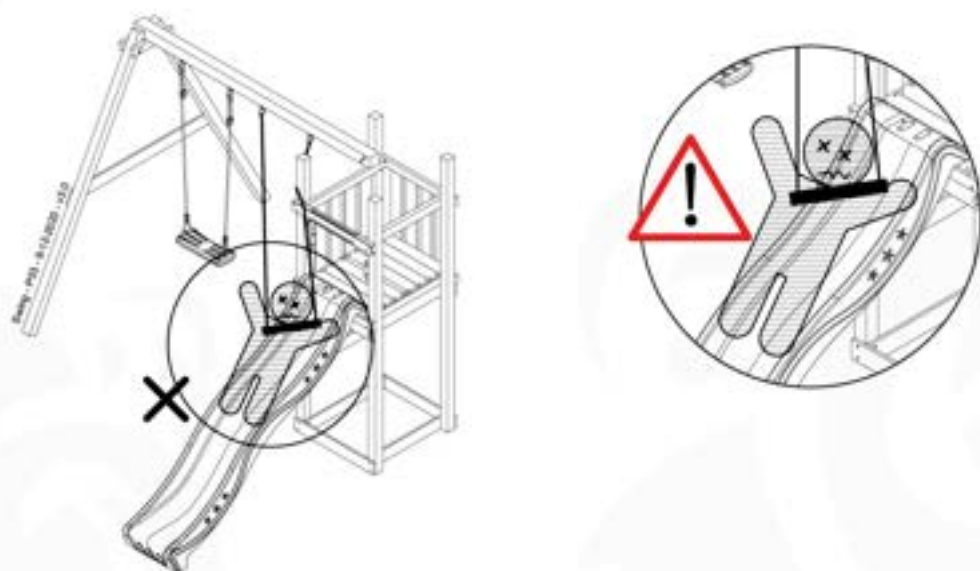

05 Safe Playground Planning

05-1

05-2

05-3

05-4

05-5

05-6

	PartNo	PartName	QTY.
Hardware Pack	001_406	Stealth Screw 8x45	4
	001_417	Stealth Screw 8x80	3
	001_422	Stealth Screw 8x137	3
	002_220	Gap Point Screw T25 - 5x45	12
	002_223	Gap Point Screw T25 - 5x80	6
Other	005_528	Swing Beam Bracket 7x7	1
	005_529	Swing Beam Bracket 9x9	1
	007_001	Ground-anchor	2
Hardware Pack	022_31x	bpc-base version 3	2
	022_84x	bpc cover	2
	023_031	Finishing Washer GPS 5.0	2
Other	101_003	Swing hook with Carabiner	4