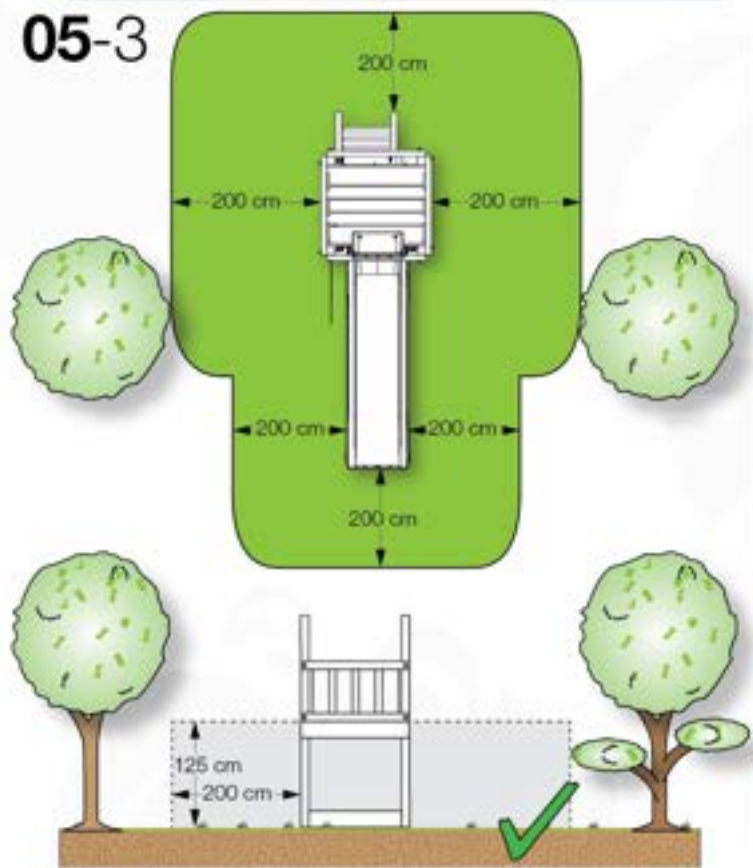

05 Safe Playground Planning

05-1

05-2

05-3

05-4

05-5