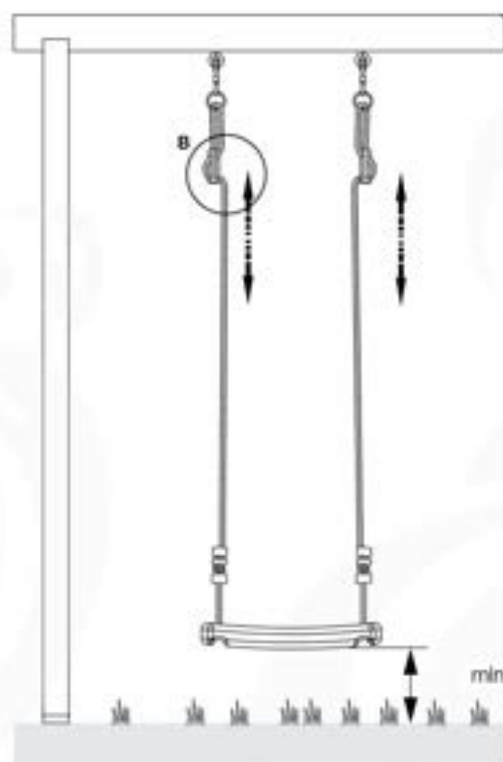

		L	
		002_308 002_219 002_220 002_223	20 mm 30 mm 45 mm 60 mm
		003_010	
		003_034	
		004_050	22mm
		022_845 022_846 022_847 022_848	Yellow Blue Green Red
		023_031	White
		022_844 022_314	White

04 Product ID

05 Safe Playground Planning

05-1

05-2

05-3

05-4

05-5

05-6

	PartNo	PartName	QTY.
Hardware Pack	001_406	Stealth Screw 8x45	4
	001_417	Stealth Screw 8x80	3
	001_422	Stealth Screw 8x137	3
	002_220	Gap Point Screw T25 - 5x45	12
	002_223	Gap Point Screw T25 - 5x80	6
Other	005_528	Swing Beam Bracket 7x7	1
	005_529	Swing Beam Bracket 9x9	1
	007_001	Ground-anchor	2
Hardware Pack	022_31x	bpc-base version 3	2
	022_84x	bpc cover	2
	023_031	Finishing Washer GPS 5.0	2
Other	101_003	Swing hook with Carabiner	4

06-7

06 -8

06 -9

07-1

07-2

08

09