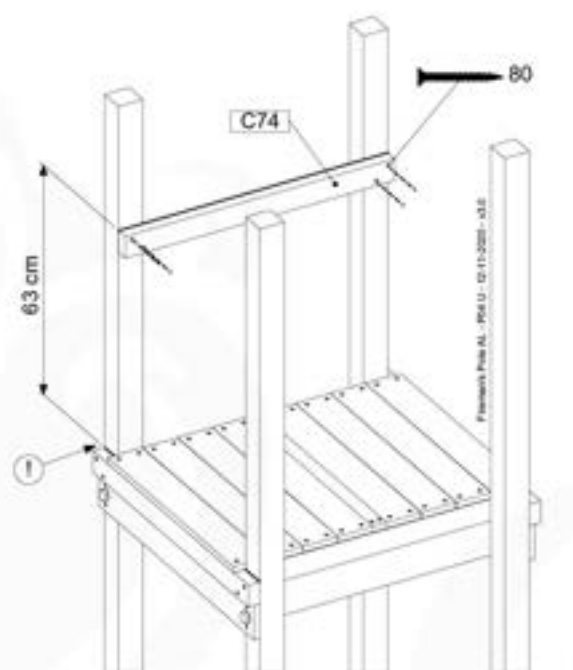

18-1

19 Accessories

AC01

(194_119)

	PartNo	PartName	QTY.
Hardware Pack 100_617	001_406	Stealth Screw 8x45	1
	002_041	Dome head screw 4.5 x 20 mm	3
	002_042	Dome head screw 3.5 x 13mm	4
	002_219	Gap Point Screw T25 - 5x30	2
Other	022_300	Steering Wheel	1
	022_800	Rail P/T 105	1
	022_910	Sandpad	1
	103_901	Logo ID Plate	1
	104_107	Tool Set Climbing Units	1
	120_024	Tower Flag	1
	122_302	Telescope	1

P/N: 1002102 - 040_335 - 0113201