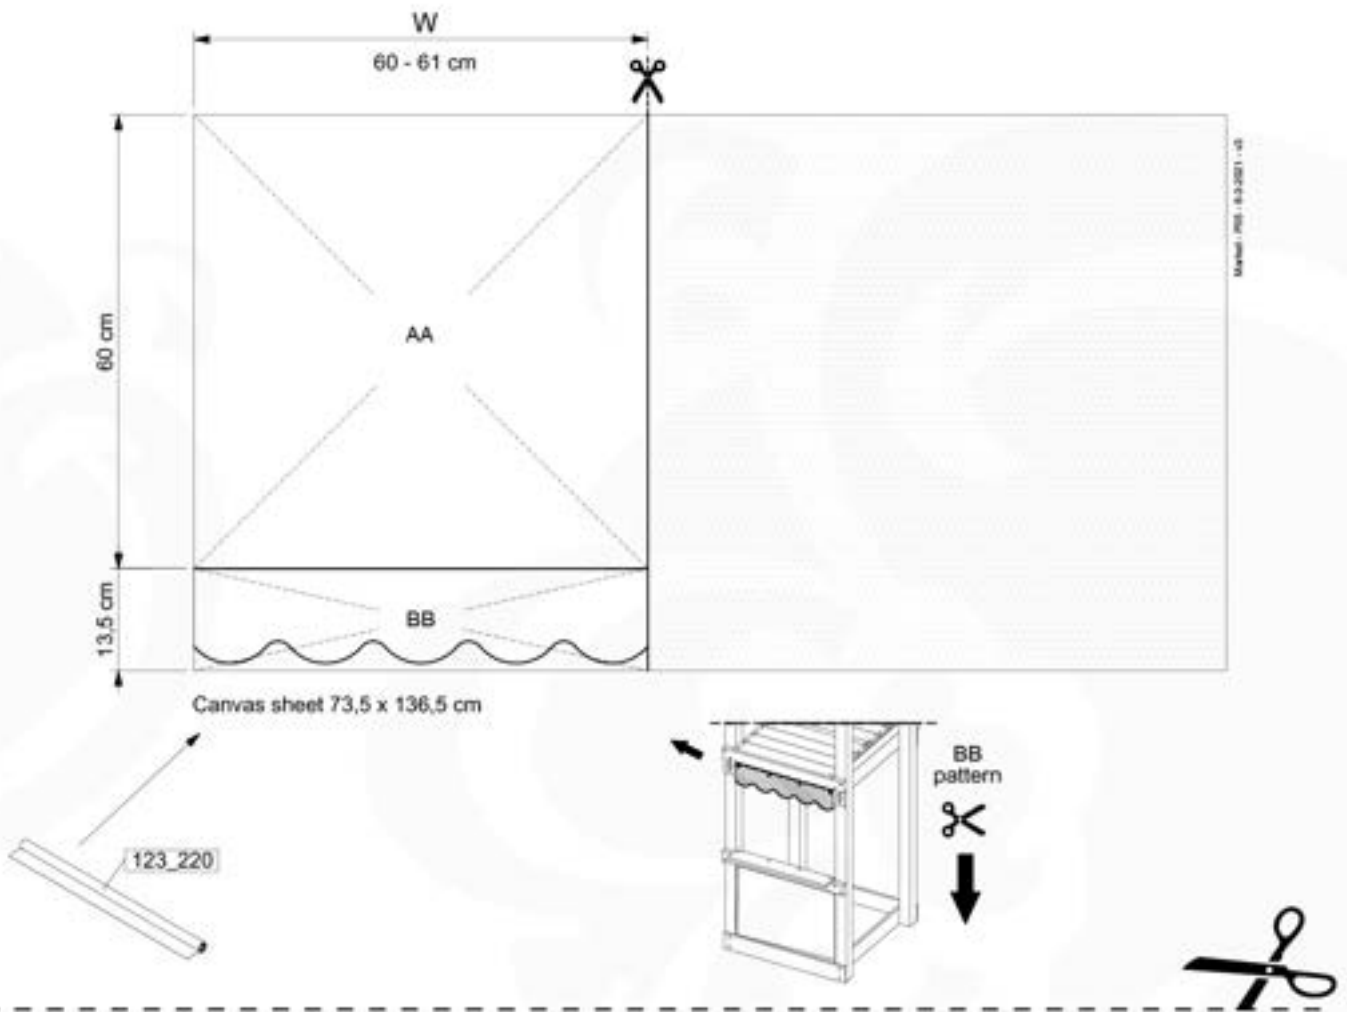

12-2

12-3

! Scale of print may not be accurate.
Druckformat kann abweichen.
Les tailles imprimées peuvent varier.
Printformaat kan afwijken.