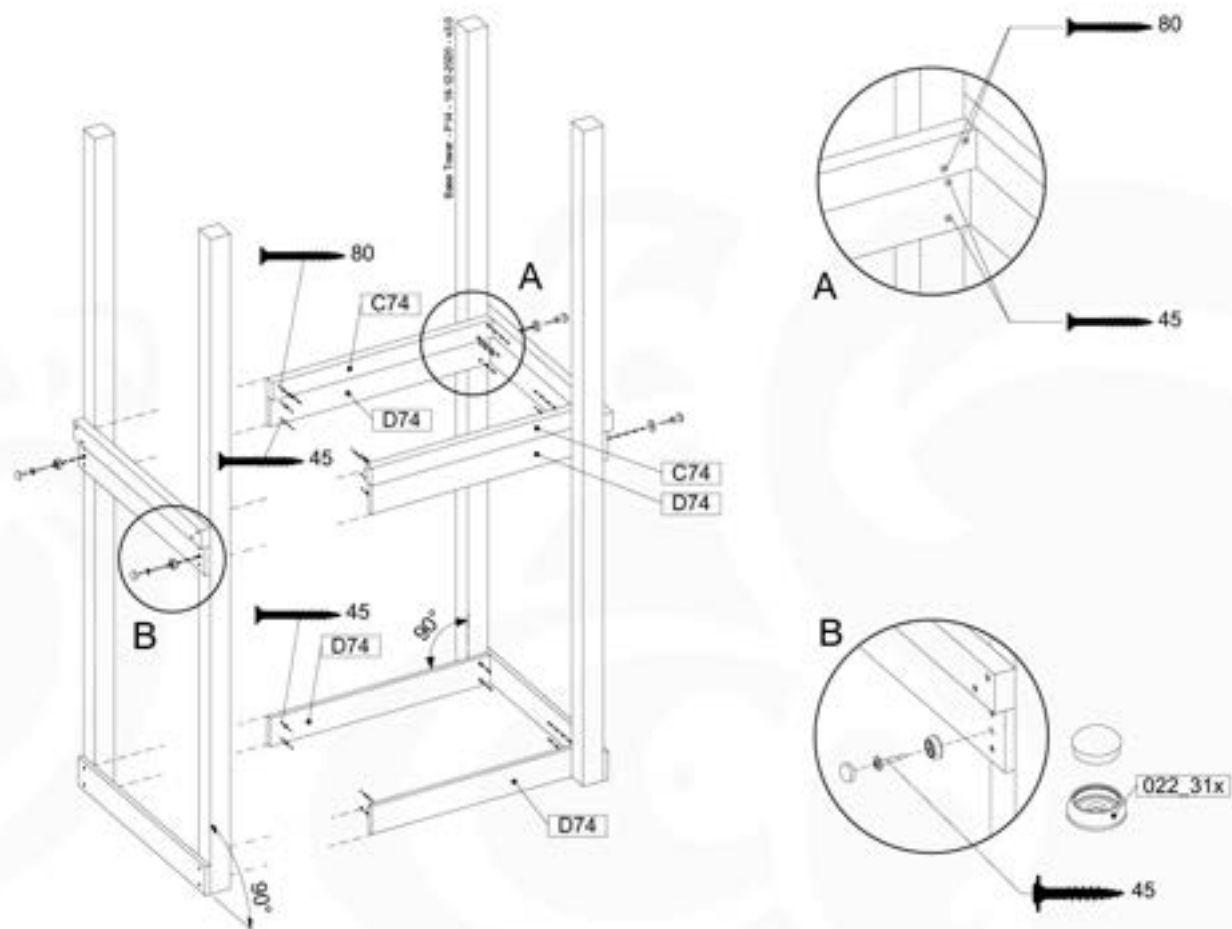

06 Playground Foundation

FD02

06-1

07 Base Tower

BT03

(194_100)

	PartNo	PartName	QTY.
Hardware Pack 100_600	001_406	Stealth Screw 8x45	6
	002_220	Gap Point Screw T25 - 5x45	72
	002_223	Gap Point Screw T25 - 5x80	16
Other	007_001	Ground-anchor	2
Hardware Pack 100_600	022_31x	bpc-base version 3	4
	022_84x	bpc cover	4
Wood	A220	Post 70x70 L2200	4
	C74	Beam 740 mm	4
	D60	Board 600 mm	10
	D74	Board 740 mm	8

07-1

07-2

07-3

08 Extension Tower

ET01

(194_100)

	PartNo	PartName	QTY.
Hardware Pack 100_600	001_406	Stealth Screw 8x45	4
	002_220	Gap Point Screw T25 - 5x45	60
	002_223	Gap Point Screw T25 - 5x80	12
Other	007_001	Ground-anchor	2
Hardware Pack 100_600	022_31x	bpc-base version 3	2
	022_84x	bpc cover	2
Wood	A200	Post 70x70 L2000	2
	C74	Beam 740 mm	3
	D60	Board 600 mm	9
	D74	Board 740 mm	6