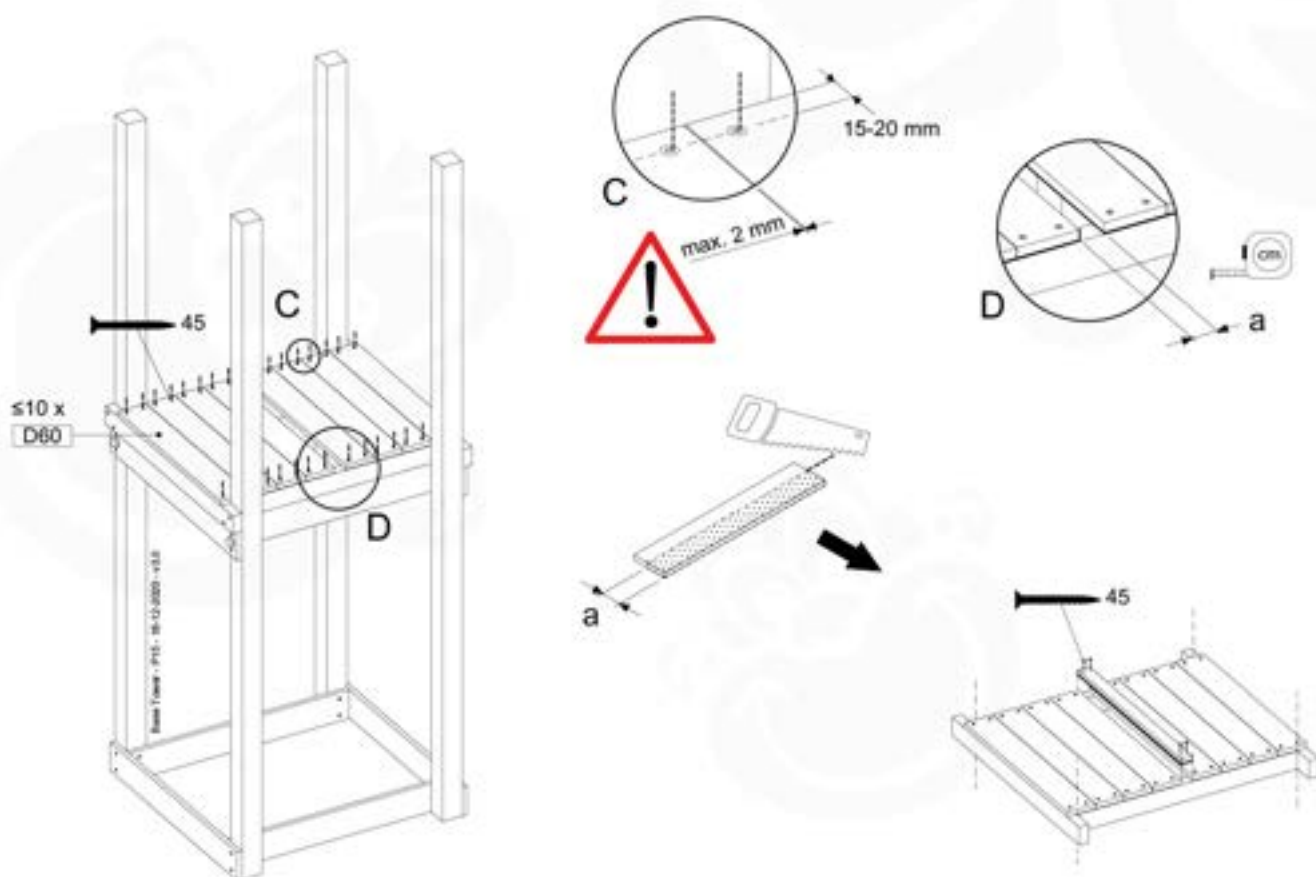

06 Playground Foundation

FD02

06-1

07 Base Tower

BT03

(194_100)

	PartNo	PartName	QTY.
Hardware Pack 100_600	001_406	Stealth Screw 8x45	6
	002_220	Gap Point Screw T25 - 5x45	72
	002_223	Gap Point Screw T25 - 5x80	16
Other	007_001	Ground-anchor	2
Hardware Pack 100_600	022_31x	bpc-base version 3	4
	022_84x	bpc cover	4
Wood	A220	Post 70x70 L2200	4
	C74	Beam 740 mm	4
	D60	Board 600 mm	10
	D74	Board 740 mm	8

07-1

07-2

07-3

08 Extension Tower

ET01

(194_100)

	PartNo	PartName	QTY.
Hardware Pack 100_600	001_406	Stealth Screw 8x45	4
	002_220	Gap Point Screw T25 - 5x45	60
	002_223	Gap Point Screw T25 - 5x80	12
Other	007_001	Ground-anchor	2
Hardware Pack 100_600	022_31x	bpc-base version 3	2
	022_84x	bpc cover	2
Wood	A200	Post 70x70 L2000	2
	C74	Beam 740 mm	3
	D60	Board 600 mm	9
	D74	Board 740 mm	6