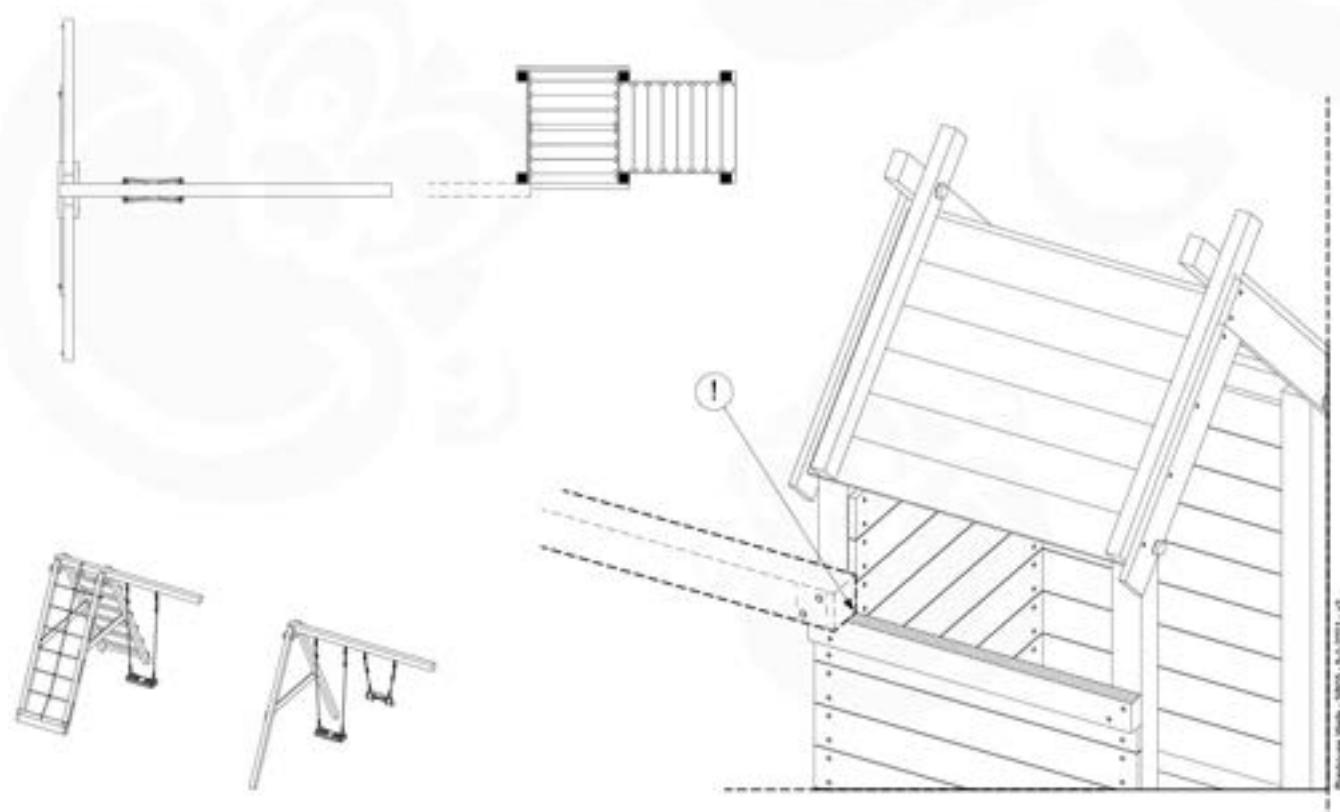

	PartNo	PartName	QTY.
Hardware Pack 100_616	002_220	Gap Point Screw T25 - 5x45	116
	002_223	Gap Point Screw T25 - 5x80	4
Wood	C74	Beam 740 mm	1
	D74	Board 740 mm	24
	D74	Board 740 mm	5

11-1

11-2

11-3

+ Swing / Climb Frame