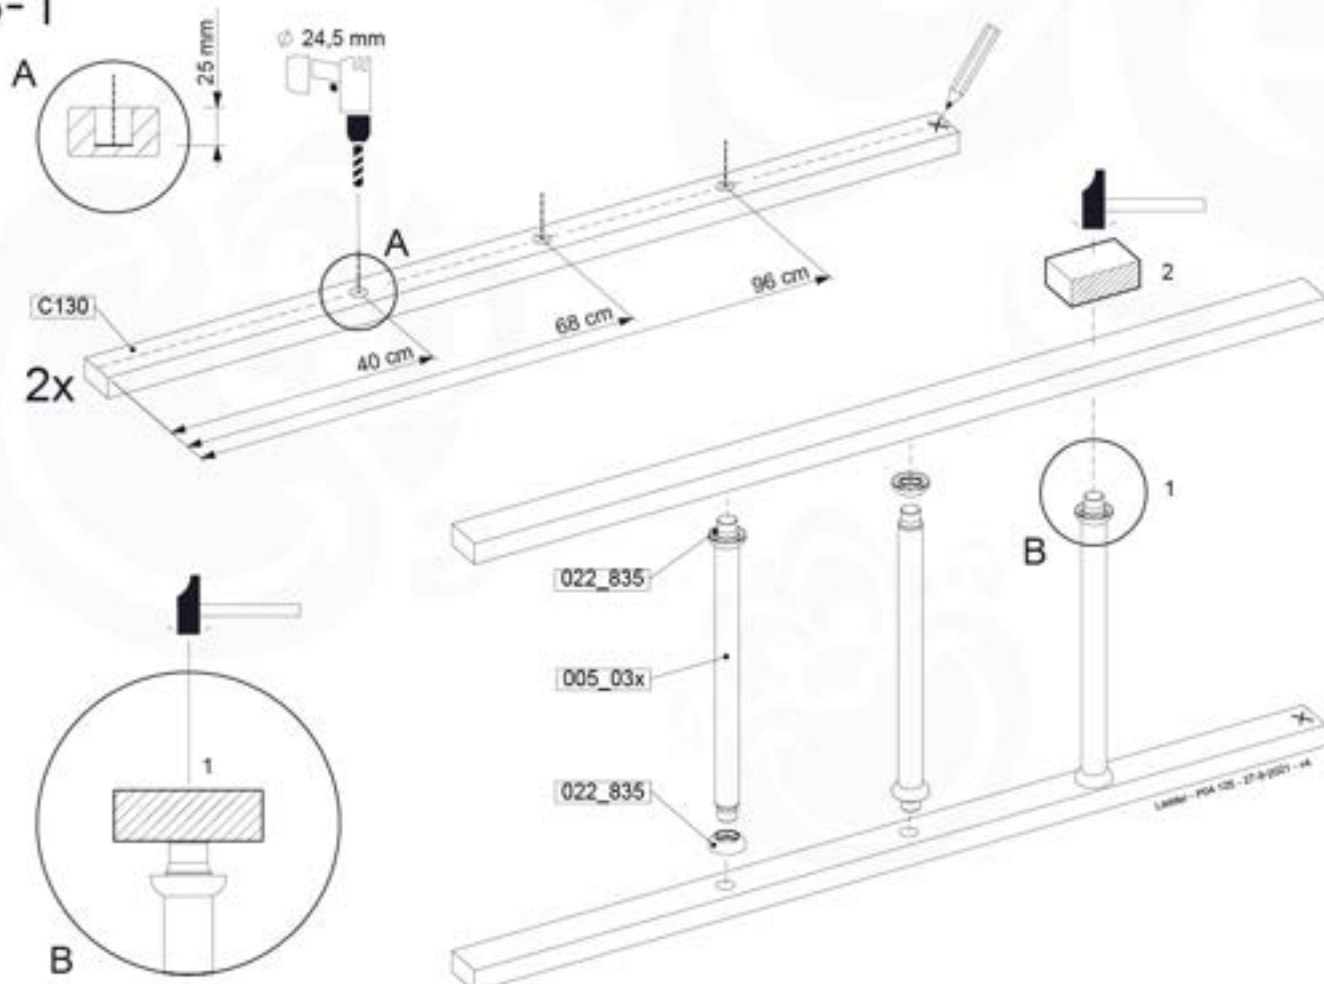

12-6

13 Ladder

LA02

(194_103)

	PartNo	PartName	QTY.
Hardware Pack 100_603	001_404	Stealth Screw 8x30	4
	002_219	Gap Point Screw T25 - 5x30	4
	002_220	Gap Point Screw T25 - 5x45	6
	002_223	Gap Point Screw T25 - 5x80	4
Other	005_03x	Ladder Rung Y/B/G/R	3
	005_522	Connection Bracket Mini Market	2
	022_835	Rung Cap	6
	120_102	Handgrip set (2x Complete)	1
Wood	C74	Beam 740 mm	1
	C130	Beam 1300 mm	2

Ladder - POA 05 - 17-0-2021 - 04

13-1

13-2

13-3

13-4

14 Swing Frame / Climb Frame

15 Ground Anchors

GA02