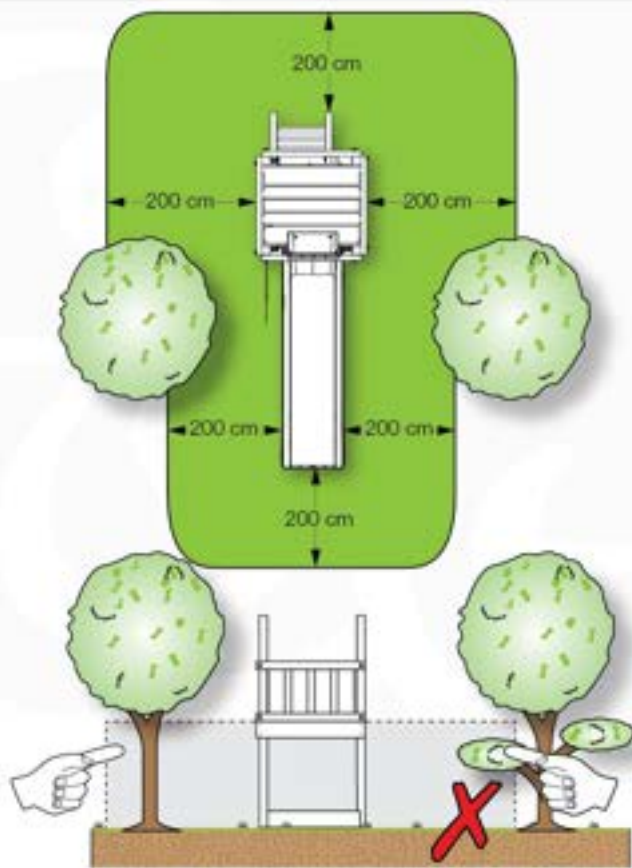

05 Safe Playground Planning

05-1

05-2

05-3

05-4

05-5