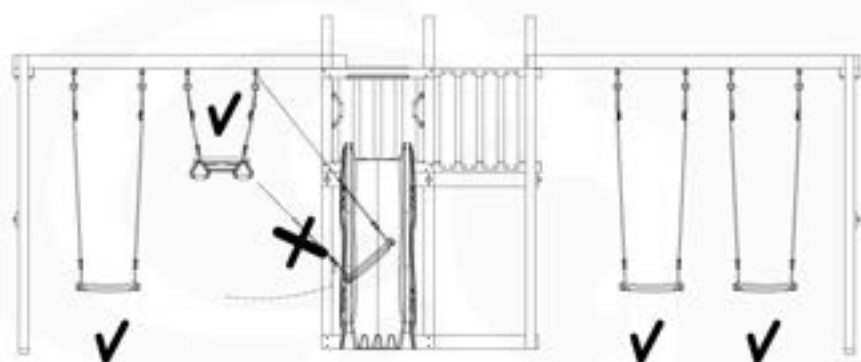

05 Safe Playground Planning

05-1

05-2

05-3

05-4

05-5

05-6

	PartNo	PartName	QTY.
Hardware Pack	001_406	Stealth Screw 8x45	4
	001_417	Stealth Screw 8x80	3
	001_422	Stealth Screw 8x137	3
	002_220	Gap Point Screw T25 - 5x45	12
	002_223	Gap Point Screw T25 - 5x80	6
Other	005_528	Swing Beam Bracket 7x7	1
	005_529	Swing Beam Bracket 9x9	1
	007_001	Ground-anchor	2
Hardware Pack	022_31x	bpc-base version 3	2
	022_84x	bpc cover	2
	023_031	Finishing Washer GPS 5.0	2
Other	101_003	Swing hook with Carabiner	4