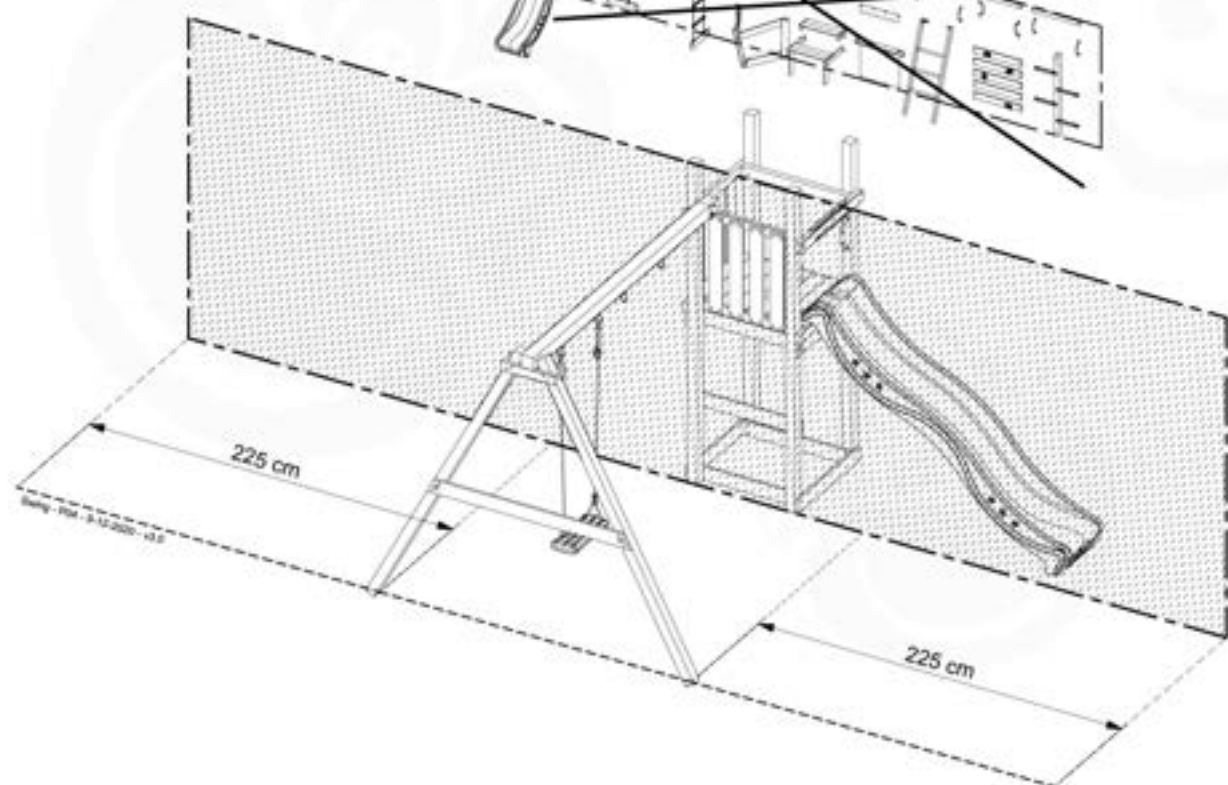

05 Safe Playground Planning

05-1

05-2

05-3

05-4

05-5

05-6

	PartNo	PartName	QTY.
Hardware Pack	001_406	Stealth Screw 8x45	4
	001_417	Stealth Screw 8x80	3
	001_422	Stealth Screw 8x137	3
	002_220	Gap Point Screw T25 - 5x45	12
	002_223	Gap Point Screw T25 - 5x80	6
Other	005_528	Swing Beam Bracket 7x7	1
	005_529	Swing Beam Bracket 9x9	1
	007_001	Ground-anchor	2
Hardware Pack	022_31x	bpc-base version 3	2
	022_84x	bpc cover	2
	023_031	Finishing Washer GPS 5.0	2
Other	101_003	Swing hook with Carabiner	4