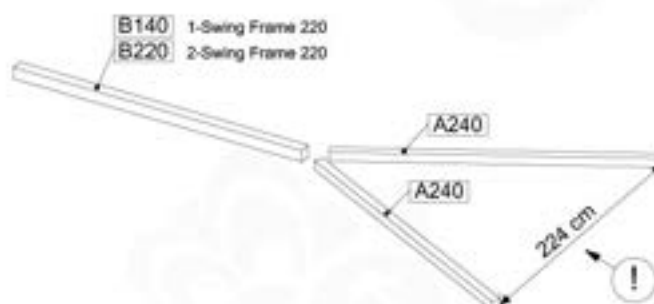

PartNo	PartName	QTY.
Hardware Pack	001_406	Stealth Screw 8x45	4
	001_417	Stealth Screw 8x80	3
	001_422	Stealth Screw 8x137	3
	002_220	Gap Point Screw T25 - 5x45	12
	002_223	Gap Point Screw T25 - 5x80	6
Other	005_528	Swing Beam Bracket 7x7	1
	005_529	Swing Beam Bracket 9x9	1
	007_001	Ground-anchor	2
Hardware Pack	022_31x	bpc-base version 3	2
	022_84x	bpc cover	2
	023_031	Finishing Washer GPS 5.0	2
Other	101_003	Swing hook with Carabiner	4

010 - 00010-4 - 020 - Base

06-1

010 - 00010-4 - 11000 - Base