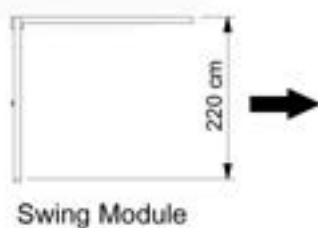

PartNo	PartName	QTY.
Hardware Pack	001_406	Stealth Screw 8x45	4
	001_417	Stealth Screw 8x80	3
	001_422	Stealth Screw 8x137	3
	002_220	Gap Point Screw T25 - 5x45	12
	002_223	Gap Point Screw T25 - 5x80	6
Other	005_528	Swing Beam Bracket 7x7	1
	005_529	Swing Beam Bracket 9x9	1
	007_001	Ground-anchor	2
Hardware Pack	022_31x	bpc-base version 3	2
	022_84x	bpc cover	2
	023_031	Finishing Washer GPS 5.0	2
Other	101_003	Swing hook with Carabiner	4

010 - 00010-4 - 020 - Base

06-1

010 - 00010-4 - 11000 - Base