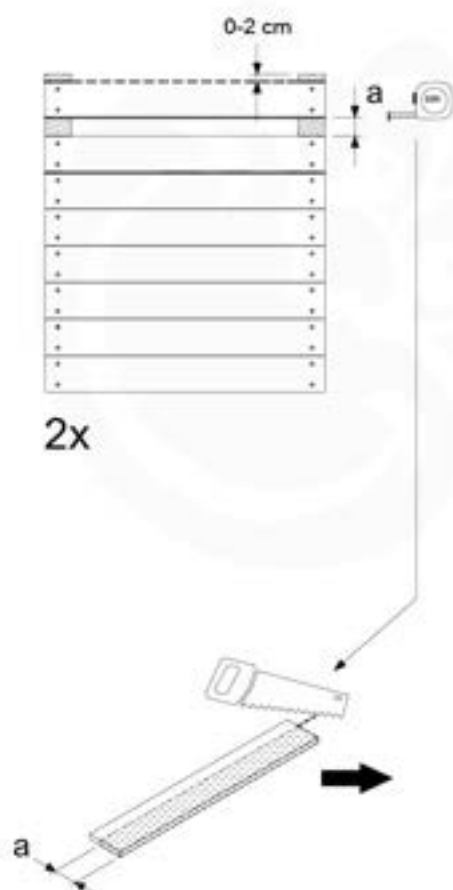

	PartNo	PartName	QTY.
Hardware Pack 100_616	002_220	Gap Point Screw T25 - 5x45	116
	002_223	Gap Point Screw T25 - 5x80	4
Wood	C74	Beam 740 mm	1
	D74	Board 740 mm	24
	D74	Board 740 mm	5

11-1

11-2

11-3

+ Swing / Climb Frame