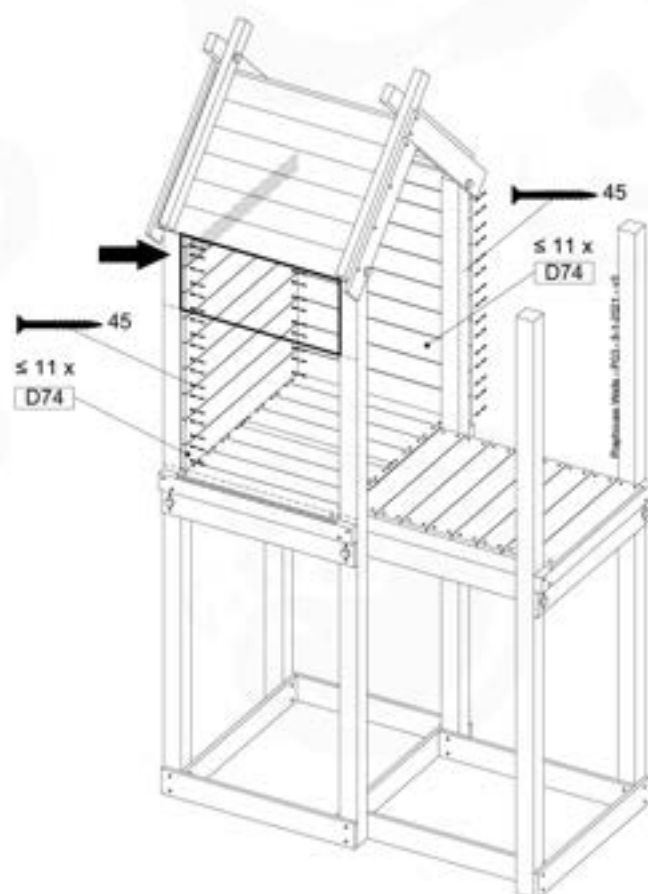

Balustrade 09 - 194 U - 9-10-2021 - v3.1

09-1

10 Roof Wooden Tipi

RF04

(194_110)

	PartNo	PartName	QTY.
Hardware Pack 100_608	001_411	Stealth Screw 8x60	6
	001_417	Stealth Screw 8x80	2
	002_220	Gap Point Screw T25 - 5x45	68
	002_223	Gap Point Screw T25 - 5x80	4
Other	022_31x	bpc-base version 3	6
	022_84x	bpc cover	6
Timber	C74	Beam 740 mm	4
	D56	Board L=(650 - board width) mm	2
	D65	Board 650 mm	2
	D74	Board 740 mm	14

10-1

10-2

10-3

10-4

10-5

11 Playhouse Walls

PH01

(194_118)

	PartNo	PartName	QTY.
Hardware Pack 100_616	002_220	Gap Point Screw T25 - 5x45	116
	002_223	Gap Point Screw T25 - 5x80	4
Wood	C74	Beam 740 mm	1
	D74	Board 740 mm	24
	D74	Board 740 mm	5

11-1

11-2

11-3

+ Swing / Climb Frame