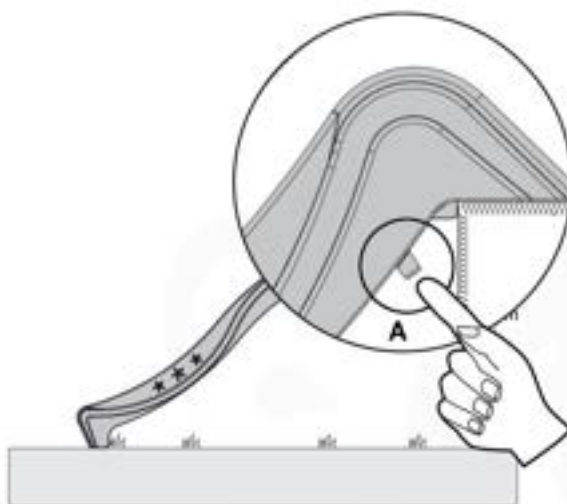

17-1

17-2

17-3

17-4

18 Firemans Pole

FP01

(201_275)

	PartNo	PartName	QTY.
Hardware Pack 100_346	001_103	M8 Washer Head Screw 40mm	2
	002_223	Gap Point Screw T25 - 5x80	4
	003_010	M8 spring lock washer	2
	003_040	M8 Washer	2
	004_052	M8 Drive-in Nut 30mm	2
	004_054	M8 Drive-in Nut 45mm	2
	022_31x	bpc-base version 3	2
	022_84x	bpc cover	2
Other	102_915	Fireman's Pole	1
Timber	C74	Beam 740 mm	1