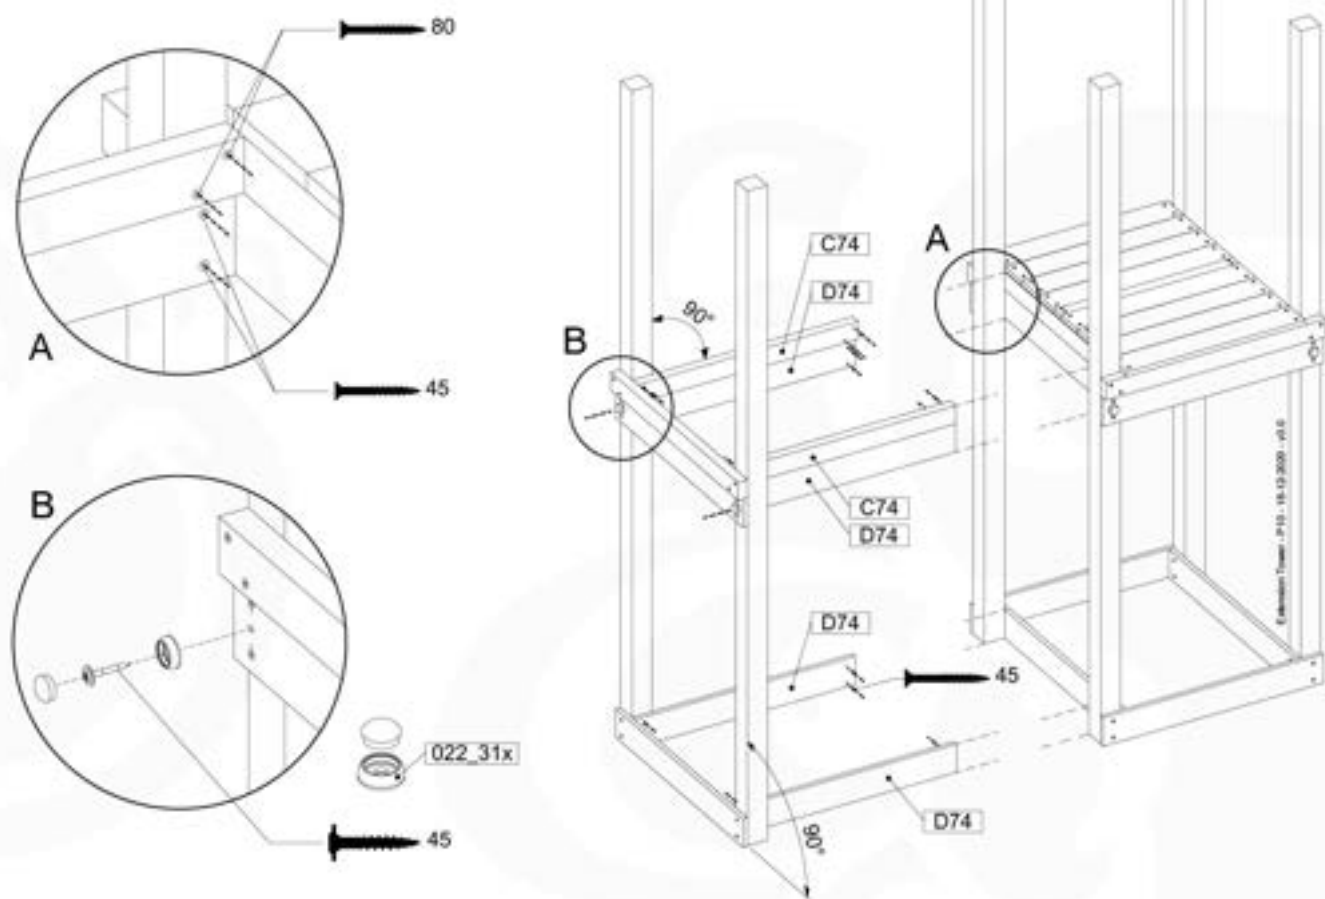

06 Playground Foundation

FD02

06-1

07 Base Tower

BT03

(194_100)

	PartNo	PartName	QTY.
Hardware Pack 100_600	001_406	Stealth Screw 8x45	6
	002_220	Gap Point Screw T25 - 5x45	72
	002_223	Gap Point Screw T25 - 5x80	16
Other	007_001	Ground-anchor	2
Hardware Pack 100_600	022_31x	bpc-base version 3	4
	022_84x	bpc cover	4
Wood	A220	Post 70x70 L2200	4
	C74	Beam 740 mm	4
	D60	Board 600 mm	10
	D74	Board 740 mm	8

07-1

07-2

07-3

08 Extension Tower

ET01

(194_100)

	PartNo	PartName	QTY.
Hardware Pack 100_600	001_406	Stealth Screw 8x45	4
	002_220	Gap Point Screw T25 - 5x45	60
	002_223	Gap Point Screw T25 - 5x80	12
Other	007_001	Ground-anchor	2
Hardware Pack 100_600	022_31x	bpc-base version 3	2
	022_84x	bpc cover	2
Wood	A200	Post 70x70 L2000	2
	C74	Beam 740 mm	3
	D60	Board 600 mm	9
	D74	Board 740 mm	6

Extension Tower - PKG - ET01 - 18-12-2020 - v1.0

08-1

08-2

08-3

09 Balustrade (1x)

BL01

(194_101)

	PartNo	PartName	QTY.
Hardware Pack 100_601	002_220	Gap Point Screw T25 - 5x45	16
	002_223	Gap Point Screw T25 - 5x80	4
Wood	C74	Beam 740 mm	1
	D65	Board 650 mm	4