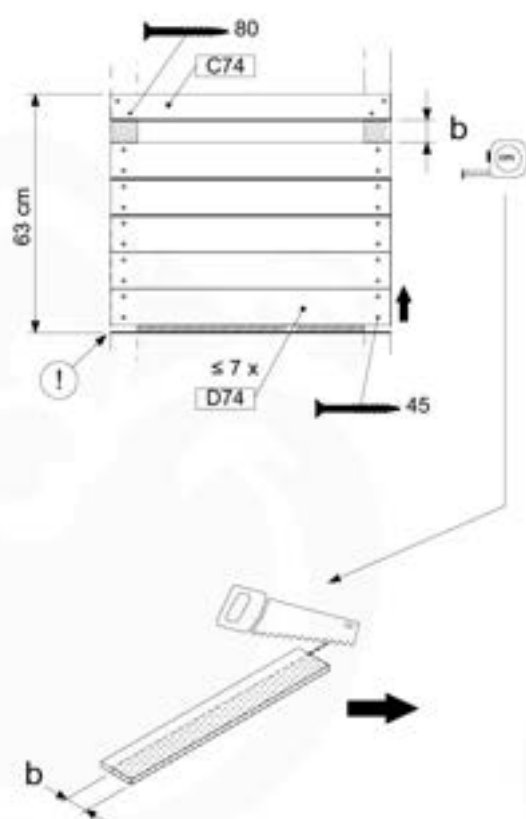

	PartNo	PartName	QTY.
Hardware Pack 100_616	002_220	Gap Point Screw T25 - 5x45	116
	002_223	Gap Point Screw T25 - 5x80	4
Wood	C74	Beam 740 mm	1
	D74	Board 740 mm	24
	D74	Board 740 mm	5

11-1

11-2

11-3

+ Swing / Climb Frame