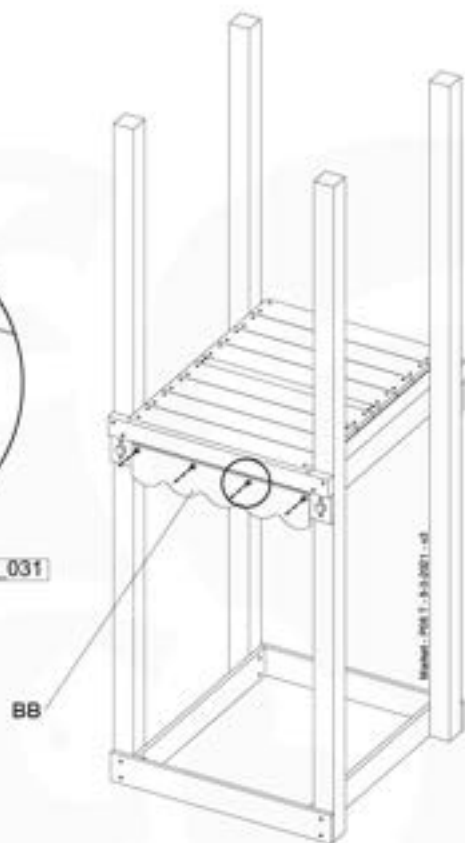

12-4

REAR OF CUTTING PAGE