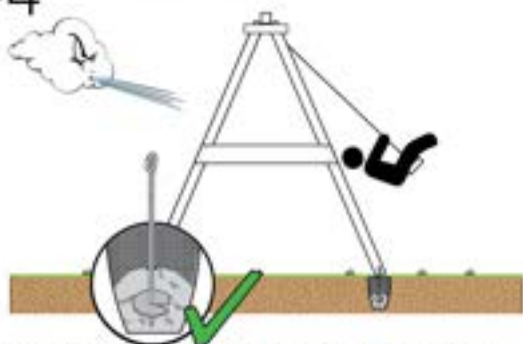

05 Safe Playground Planning

05-1

05-2

05-3

05-4

05-5

05-6

	PartNo	PartName	QTY.
Hardware Pack	001_406	Stealth Screw 8x45	4
	001_417	Stealth Screw 8x80	3
	001_422	Stealth Screw 8x137	3
	002_220	Gap Point Screw T25 - 5x45	12
	002_223	Gap Point Screw T25 - 5x80	6
Other	005_528	Swing Beam Bracket 7x7	1
	005_529	Swing Beam Bracket 9x9	1
	007_001	Ground-anchor	2
Hardware Pack	022_31x	bpc-base version 3	2
	022_84x	bpc cover	2
	023_031	Finishing Washer GPS 5.0	2
Other	101_003	Swing hook with Carabiner	4