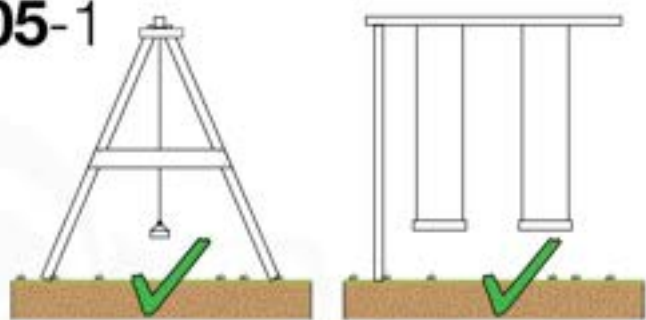

05 Safe Playground Planning

05-1