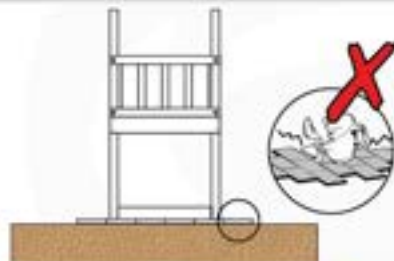

05 Safe Playground Planning

05-1

05-2

05-3

05-4

05-5