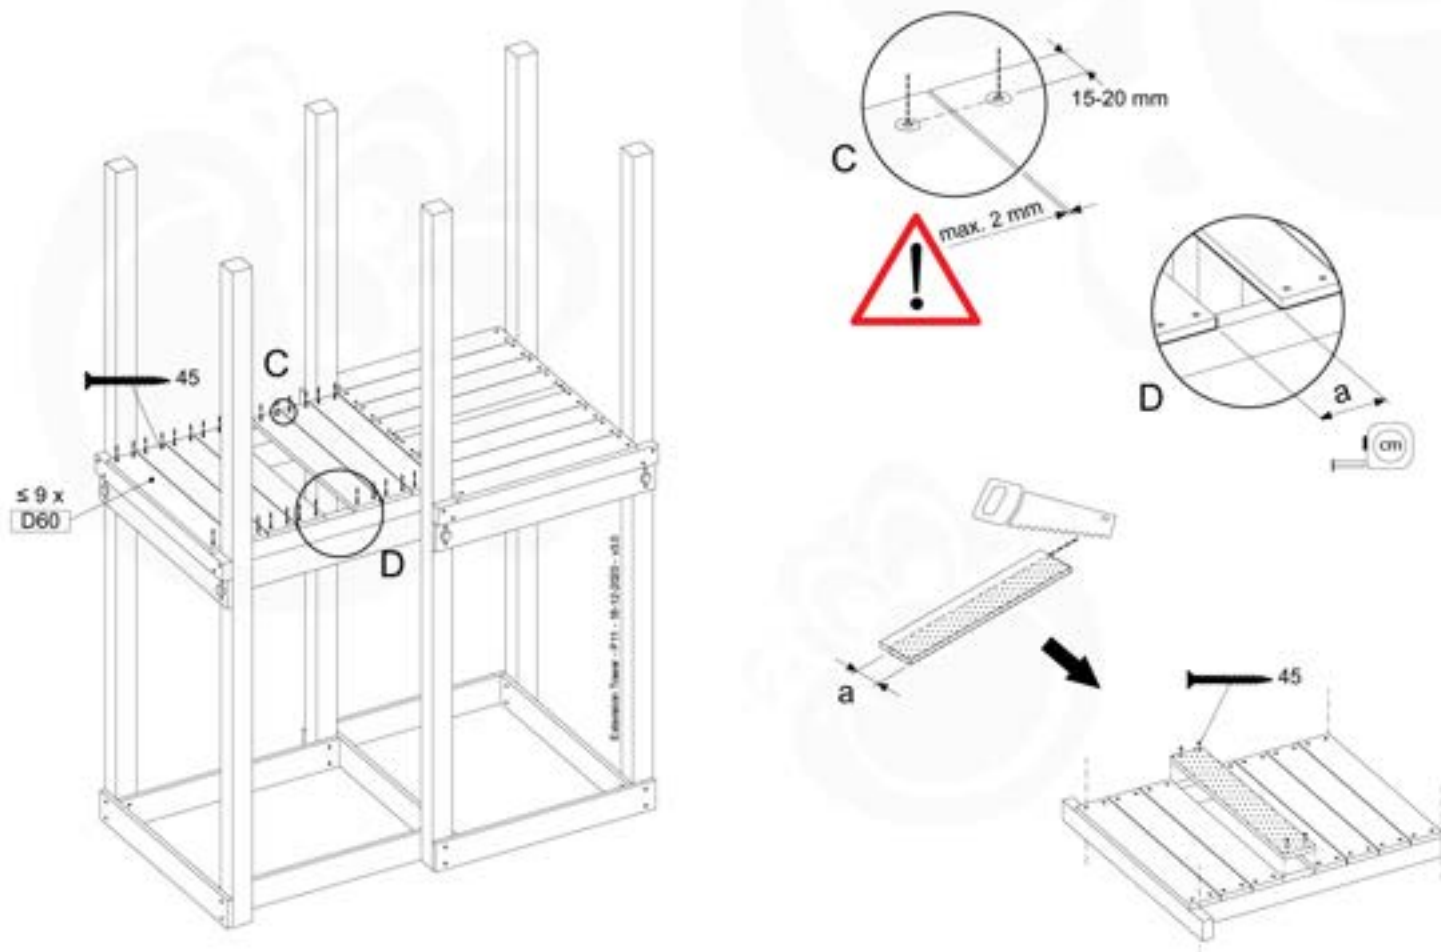

07-1

07-2

07-3

08 Extension Tower

ET01

(194_100)

	PartNo	PartName	QTY.
Hardware Pack 100_600	001_406	Stealth Screw 8x45	4
	002_220	Gap Point Screw T25 - 5x45	60
	002_223	Gap Point Screw T25 - 5x80	12
Other	007_001	Ground-anchor	2
Hardware Pack 100_600	022_31x	bpc-base version 3	2
	022_84x	bpc cover	2
Wood	A200	Post 70x70 L2000	2
	C74	Beam 740 mm	3
	D60	Board 600 mm	9
	D74	Board 740 mm	6

Extension Tower - PKG - ET01 - 18-12-2020 - v1.0

08-1

08-2

08-3

09 Balustrade (1x)

BL01

(194_101)

	PartNo	PartName	QTY.
Hardware Pack 100_601	002_220	Gap Point Screw T25 - 5x45	16
	002_223	Gap Point Screw T25 - 5x80	4
Wood	C74	Beam 740 mm	1
	D65	Board 650 mm	4