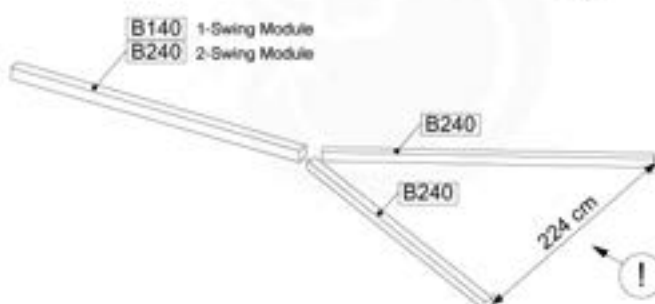

PartNo	PartName	QTY.
Hardware Pack	001_406	Stealth Screw 8x45	4
	001_417	Stealth Screw 8x80	3
	001_422	Stealth Screw 8x137	3
	002_220	Gap Point Screw T25 - 5x45	12
	002_223	Gap Point Screw T25 - 5x80	6
Other	005_528	Swing Beam Bracket 7x7	1
	005_529	Swing Beam Bracket 9x9	1
	007_001	Ground-anchor	2
Hardware Pack	022_31x	bpc-base version 3	2
	022_84x	bpc cover	2
	023_031	Finishing Washer GPS 5.0	2
Other	101_003	Swing hook with Carabiner	4

010 - 00010-4 - 020 - Base

06-1

010 - 00010-4 - 11000 - Base