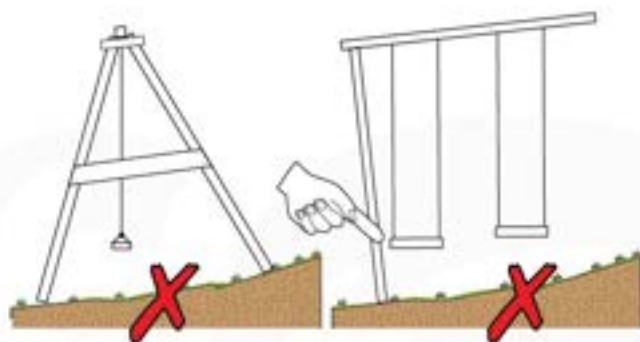

05 Safe Playground Planning

05-1