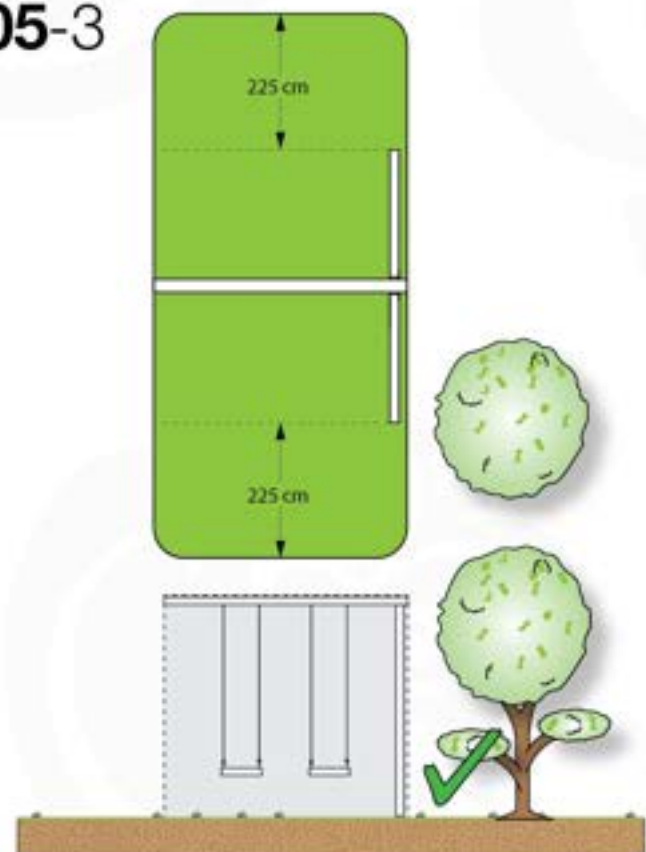

02 Timber

Frames

Modules

Jungle Swing Frame | Swing Module

		L					
		667_101 1-Swing Frame 200	667_102 2-Swing Frame 200	667_161 1-Swing Frame 220	667_162 2-Swing Frame 220	660_178 1-Swing Module	660_179 2-Swing Module
A240 A220	239cm - 240cm 219cm - 220cm	2 x	2 x	2 x	2 x		
B240 B220 B140	239cm - 240cm 219cm - 220cm 139cm - 140cm	1 x	1 x	1 x	1 x	2 x 1 x	3 x
C37	36cm - 37cm	2 x	2 x	2 x	2 x	2 x	2 x
D180 D141	179cm - 180cm 140cm - 141cm	2 x	2 x	2 x	2 x	1 x 1 x	1 x 1 x

05 Safe Playground Planning

05-1

05-2

05-3

05-4

05-5

05-6

	PartNo	PartName	QTY.
Hardware Pack	001_406	Stealth Screw 8x45	4
	001_417	Stealth Screw 8x80	3
	001_422	Stealth Screw 8x137	3
	002_220	Gap Point Screw T25 - 5x45	12
	002_223	Gap Point Screw T25 - 5x80	6
Other	005_528	Swing Beam Bracket 7x7	1
	005_529	Swing Beam Bracket 9x9	1
	007_001	Ground-anchor	2
Hardware Pack	022_31x	bpc-base version 3	2
	022_84x	bpc cover	2
	023_031	Finishing Washer GPS 5.0	2
Other	101_003	Swing hook with Carabiner	4