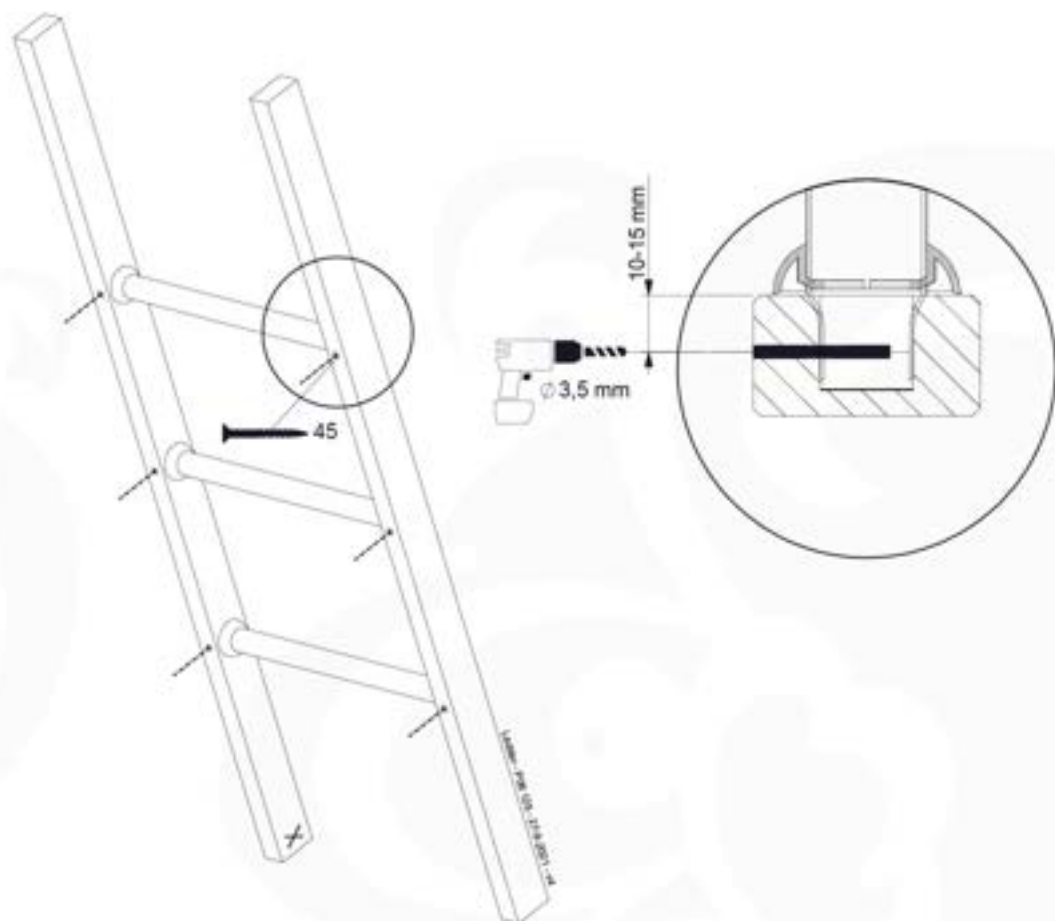

12-6

13 Ladder

LA02

(194_103)

	PartNo	PartName	QTY.
Hardware Pack 100_603	001_404	Stealth Screw 8x30	4
	002_219	Gap Point Screw T25 - 5x30	4
	002_220	Gap Point Screw T25 - 5x45	6
	002_223	Gap Point Screw T25 - 5x80	4
Other	005_03x	Ladder Rung Y/B/G/R	3
	005_522	Connection Bracket Mini Market	2
	022_835	Rung Cap	6
	120_102	Handgrip set (2x Complete)	1
Wood	C74	Beam 740 mm	1
	C130	Beam 1300 mm	2

Ladder - POA 05 - 17-0-2021 - 04

13-1

13-2

13-3

13-4

14 Swing Frame / Climb Frame

15 Ground Anchors

GA02