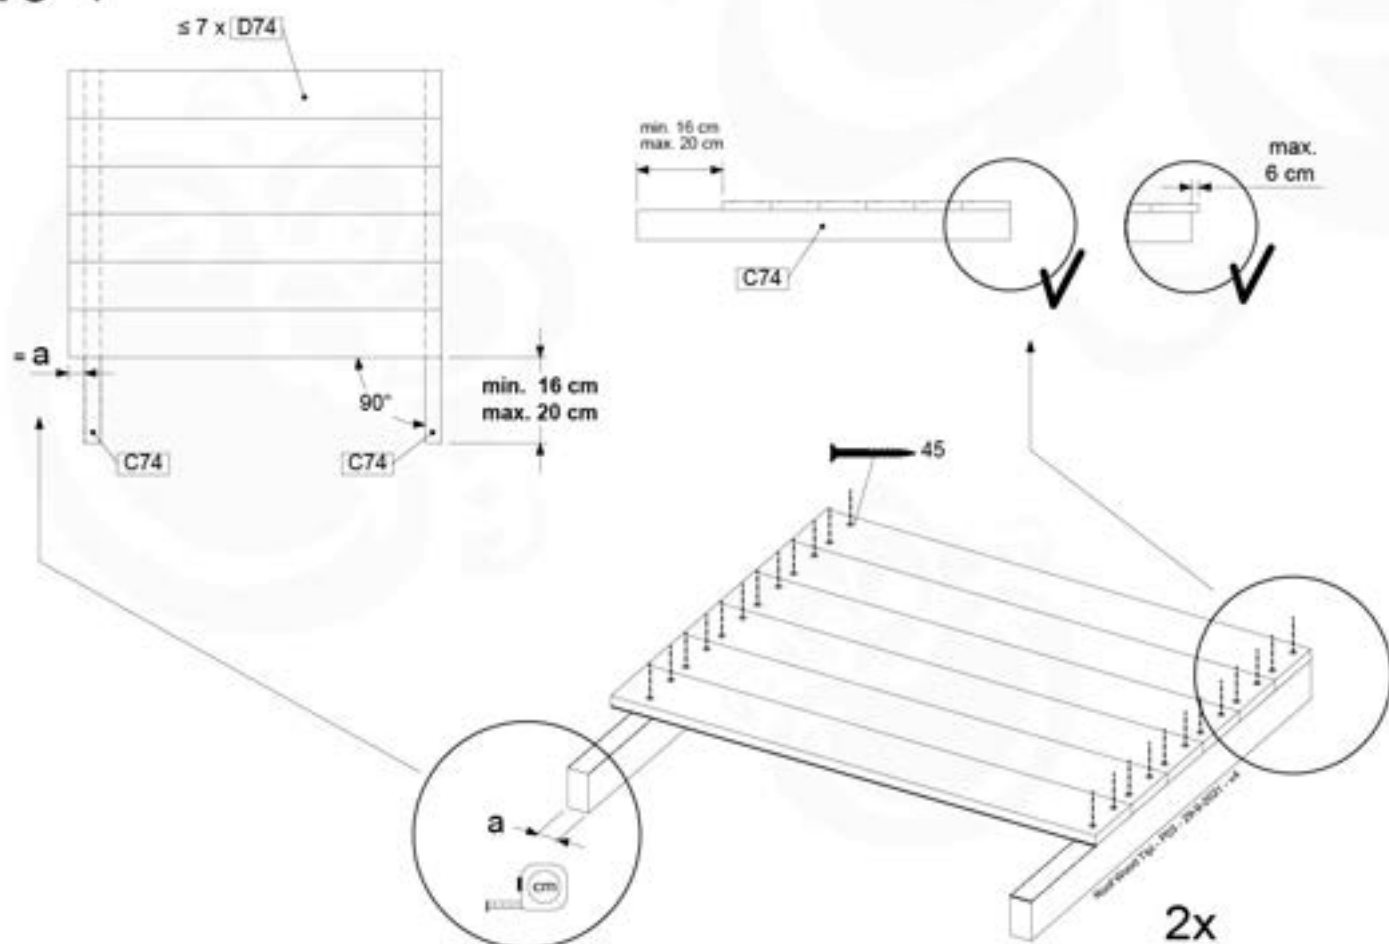

10 Roof Wooden Tipi

RF04

(194_110)

	PartNo	PartName	QTY.
Hardware Pack 100_608	001_411	Stealth Screw 8x60	6
	001_417	Stealth Screw 8x80	2
	002_220	Gap Point Screw T25 - 5x45	68
	002_223	Gap Point Screw T25 - 5x80	4
Other	022_31x	bpc-base version 3	6
	022_84x	bpc cover	6
Timber	C74	Beam 740 mm	4
	D56	Board L=(650 - board width) mm	2
	D65	Board 650 mm	2
	D74	Board 740 mm	14

10-1