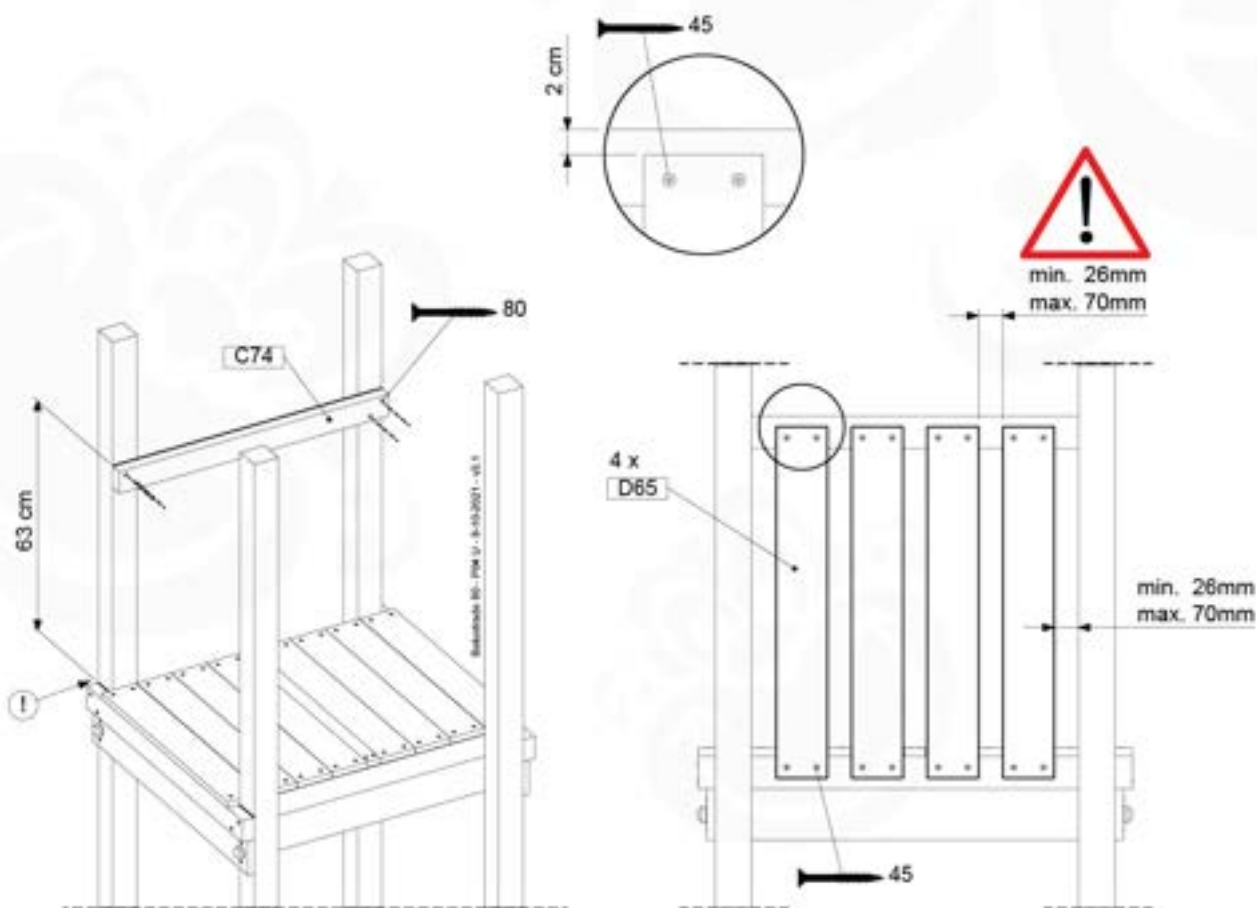

09 Balustrade (1x)

BL01

(194_101)

	PartNo	PartName	QTY.
Hardware Pack 100_601	002_220	Gap Point Screw T25 - 5x45	16
	002_223	Gap Point Screw T25 - 5x80	4
Wood	C74	Beam 740 mm	1
	D65	Board 650 mm	4

Balustrade 09 - 194 U - 9-10-2021 - v3.1

09-1