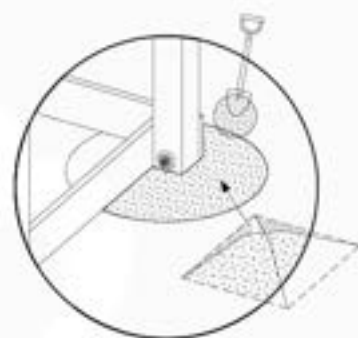

Parts:

Assembly Package Tower
194_100

15-1

15-2

40 L / 80 kg

24h ↓

16 Add-on

Wavy Star Slide XL