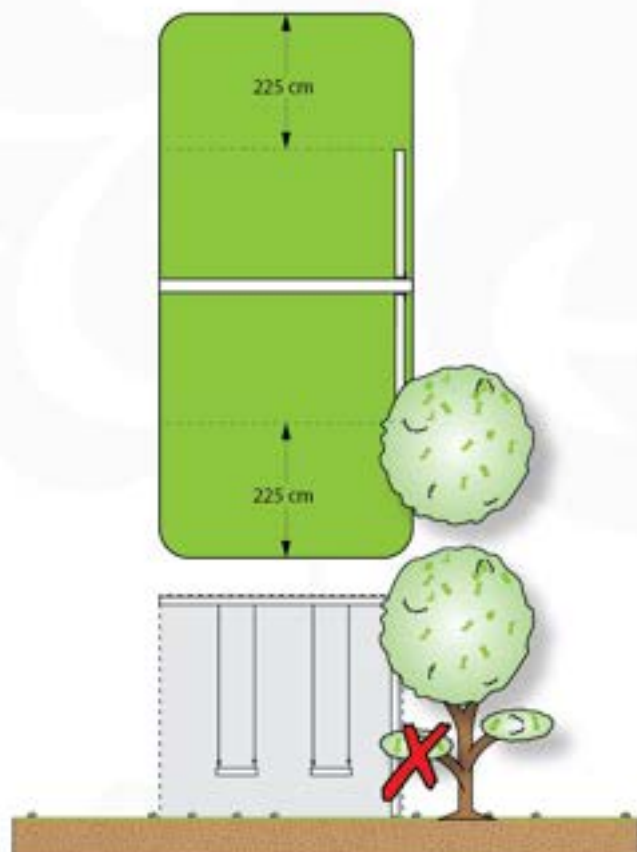

05 Safe Playground Planning

05-1

05-2

05-3

05-4

05-5

05-6

	PartNo	PartName	QTY.
Hardware Pack	001_406	Stealth Screw 8x45	4
	001_417	Stealth Screw 8x80	3
	001_422	Stealth Screw 8x137	3
	002_220	Gap Point Screw T25 - 5x45	12
	002_223	Gap Point Screw T25 - 5x80	6
Other	005_528	Swing Beam Bracket 7x7	1
	005_529	Swing Beam Bracket 9x9	1
	007_001	Ground-anchor	2
Hardware Pack	022_31x	bpc-base version 3	2
	022_84x	bpc cover	2
	023_031	Finishing Washer GPS 5.0	2
Other	101_003	Swing hook with Carabiner	4