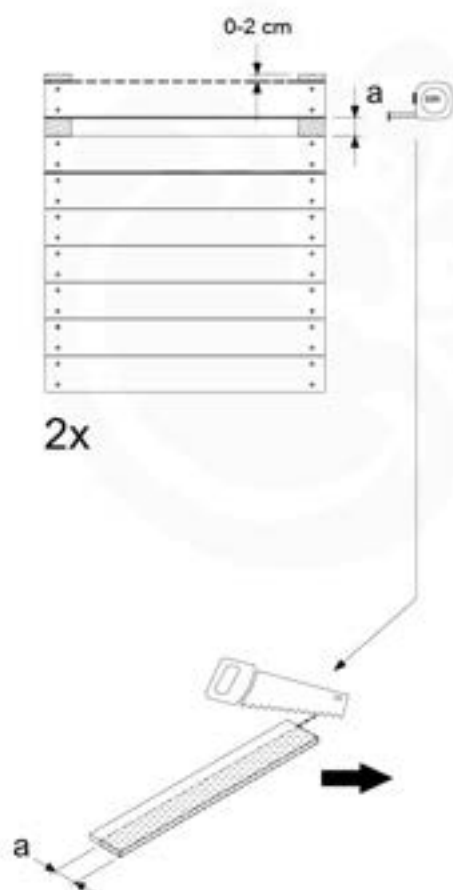

11 Playhouse Walls

PH01

(194_118)

	PartNo	PartName	QTY.
Hardware Pack 100_616	002_220	Gap Point Screw T25 - 5x45	116
	002_223	Gap Point Screw T25 - 5x80	4
Wood	C74	Beam 740 mm	1
	D74	Board 740 mm	24
	D74	Board 740 mm	5

11-1