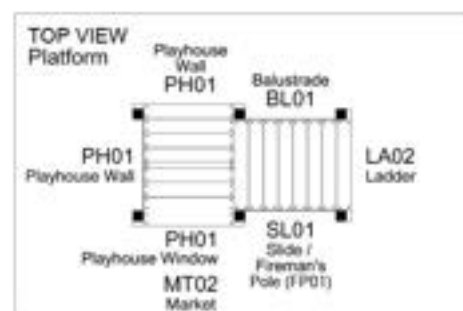

## Jungle Resort

803\_210

Instructions