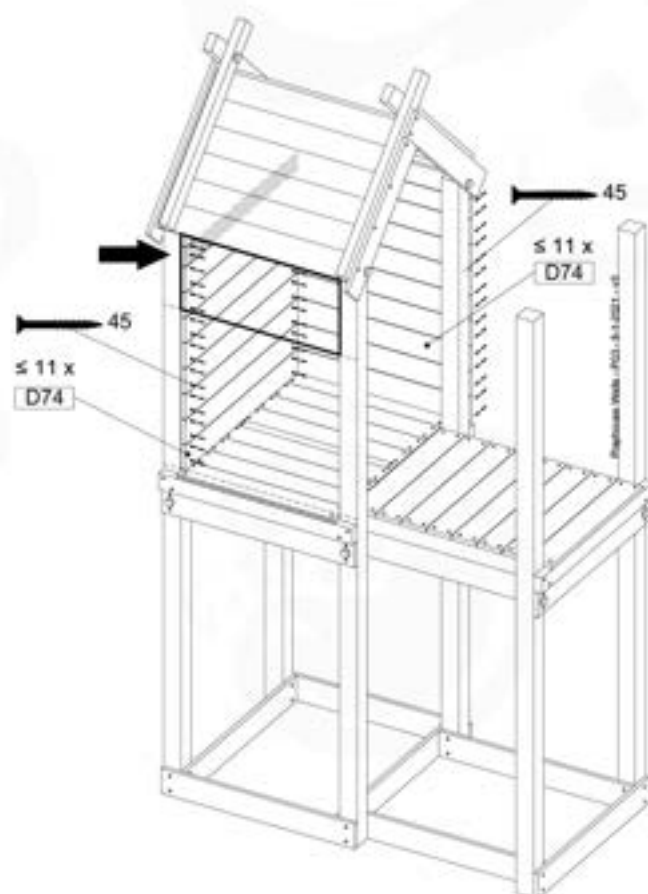

11 Playhouse Walls

PH01

(194_118)

	PartNo	PartName	QTY.
Hardware Pack 100_616	002_220	Gap Point Screw T25 - 5x45	116
	002_223	Gap Point Screw T25 - 5x80	4
Wood	C74	Beam 740 mm	1
	D74	Board 740 mm	24
	D74	Board 740 mm	5

11-1