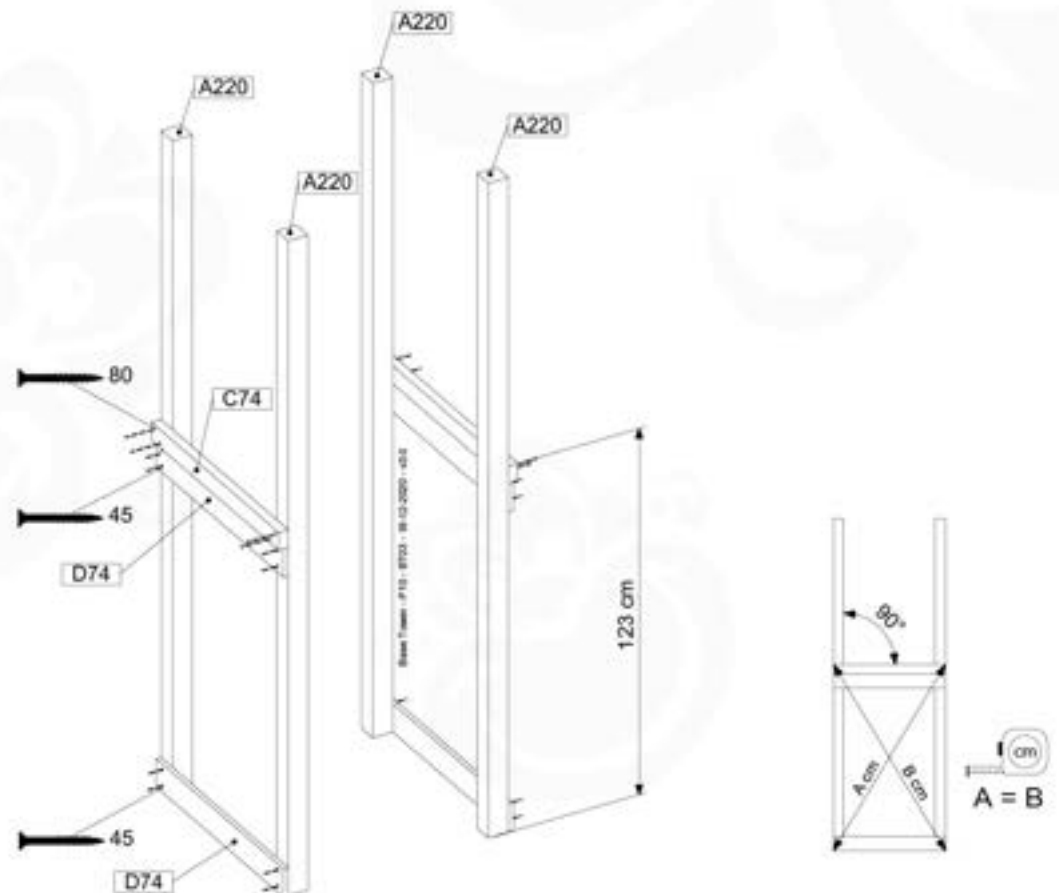

07 Base Tower

BT03

(194_100)

	PartNo	PartName	QTY.
Hardware Pack 100_600	001_406	Stealth Screw 8x45	6
	002_220	Gap Point Screw T25 - 5x45	72
	002_223	Gap Point Screw T25 - 5x80	16
Other	007_001	Ground-anchor	2
Hardware Pack 100_600	022_31x	bpc-base version 3	4
	022_84x	bpc cover	4
Wood	A220	Post 70x70 L2200	4
	C74	Beam 740 mm	4
	D60	Board 600 mm	10
	D74	Board 740 mm	8

Base Tower - BT03 - BT03 - 18-10-2020 - v03

07-1