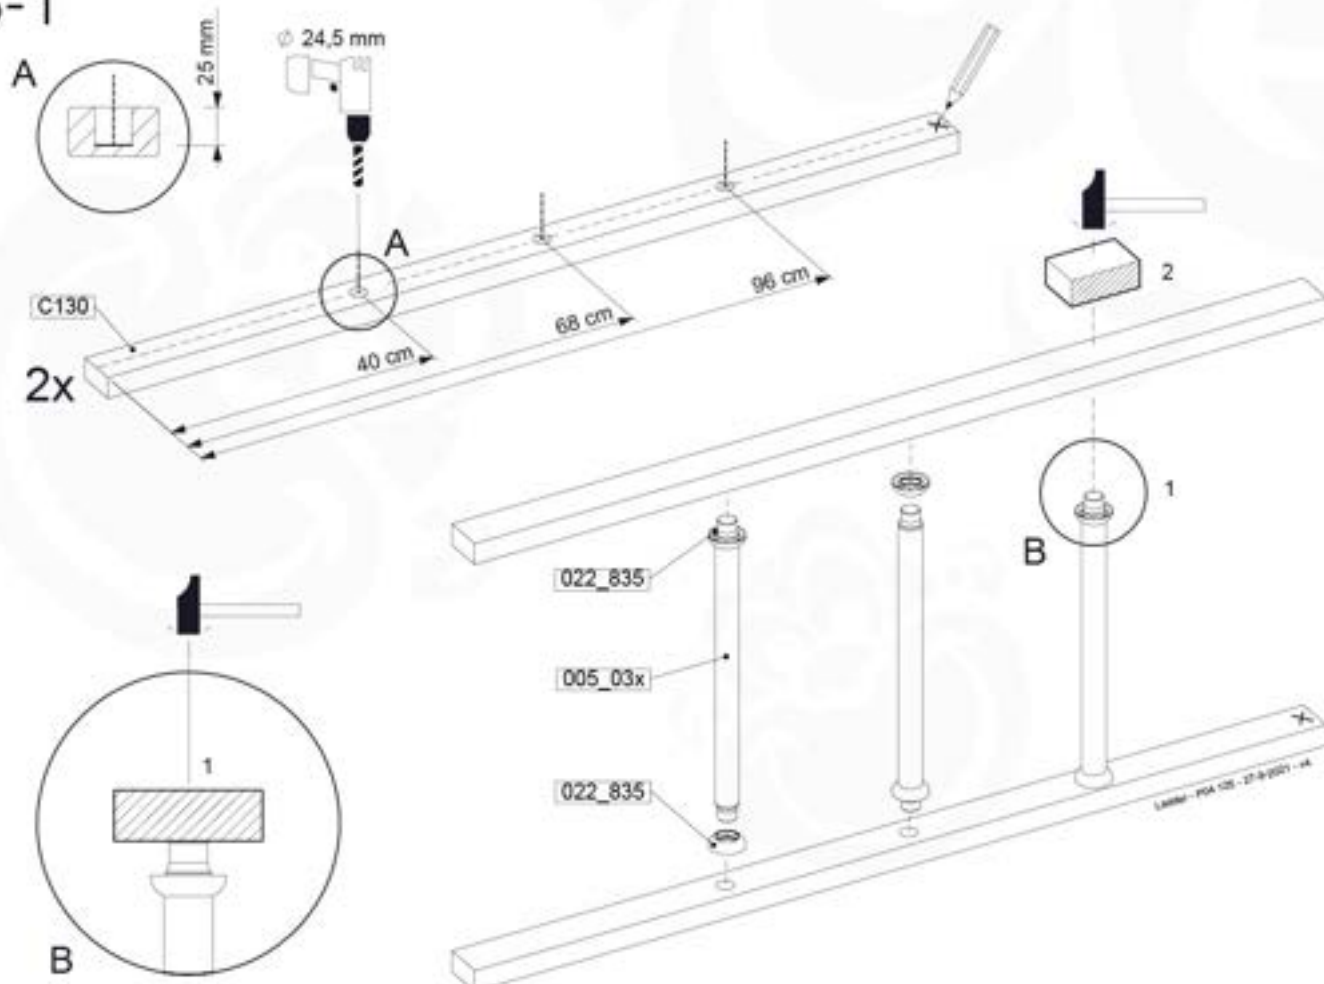

13 Ladder

LA02

(194_103)

	PartNo	PartName	QTY.
Hardware Pack 100_603	001_404	Stealth Screw 8x30	4
	002_219	Gap Point Screw T25 - 5x30	4
	002_220	Gap Point Screw T25 - 5x45	6
	002_223	Gap Point Screw T25 - 5x80	4
Other	005_03x	Ladder Rung Y/B/G/R	3
	005_522	Connection Bracket Mini Market	2
	022_835	Rung Cap	6
	120_102	Handgrip set (2x Complete)	1
Wood	C74	Beam 740 mm	1
	C130	Beam 1300 mm	2

Ladder - POA 05 - 17-0-2021 - 04

13-1