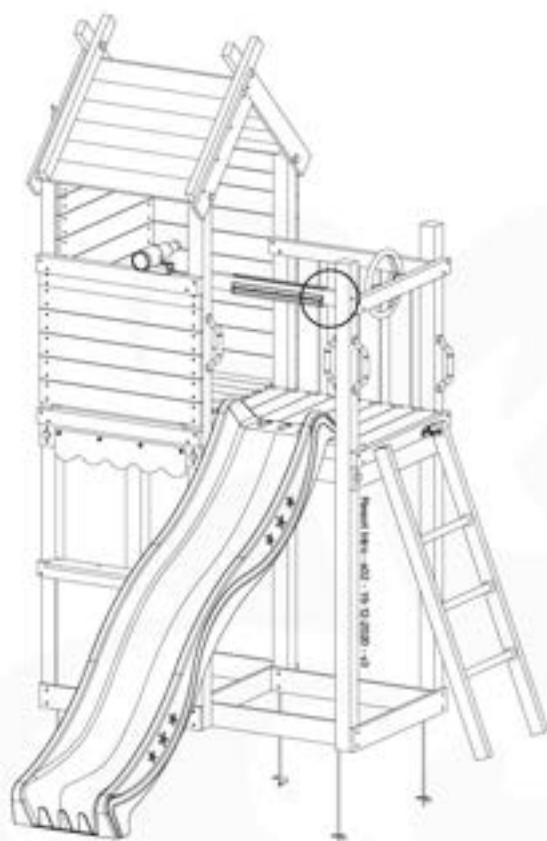

19-5

1x
022_910

Radius = 3 mm

20