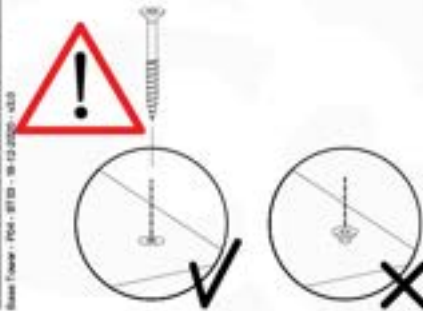

07 Base Tower

BT03

(194_100)

	PartNo	PartName	QTY.
Hardware Pack 100_600	001_406	Stealth Screw 8x45	6
	002_220	Gap Point Screw T25 - 5x45	72
	002_223	Gap Point Screw T25 - 5x80	16
Other	007_001	Ground-anchor	2
Hardware Pack 100_600	022_31x	bpc-base version 3	4
	022_84x	bpc cover	4
Wood	A220	Post 70x70 L2200	4
	C74	Beam 740 mm	4
	D60	Board 600 mm	10
	D74	Board 740 mm	8

Base Tower - BT03 - BT03 - 18-10-2020 - v03