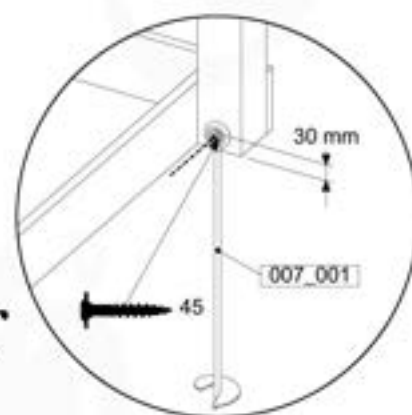

15 Ground Anchors

GA02

Parts:

Assembly Package Tower
194_100

GA - 152021 - 002 - Assembly 15/15

15-1