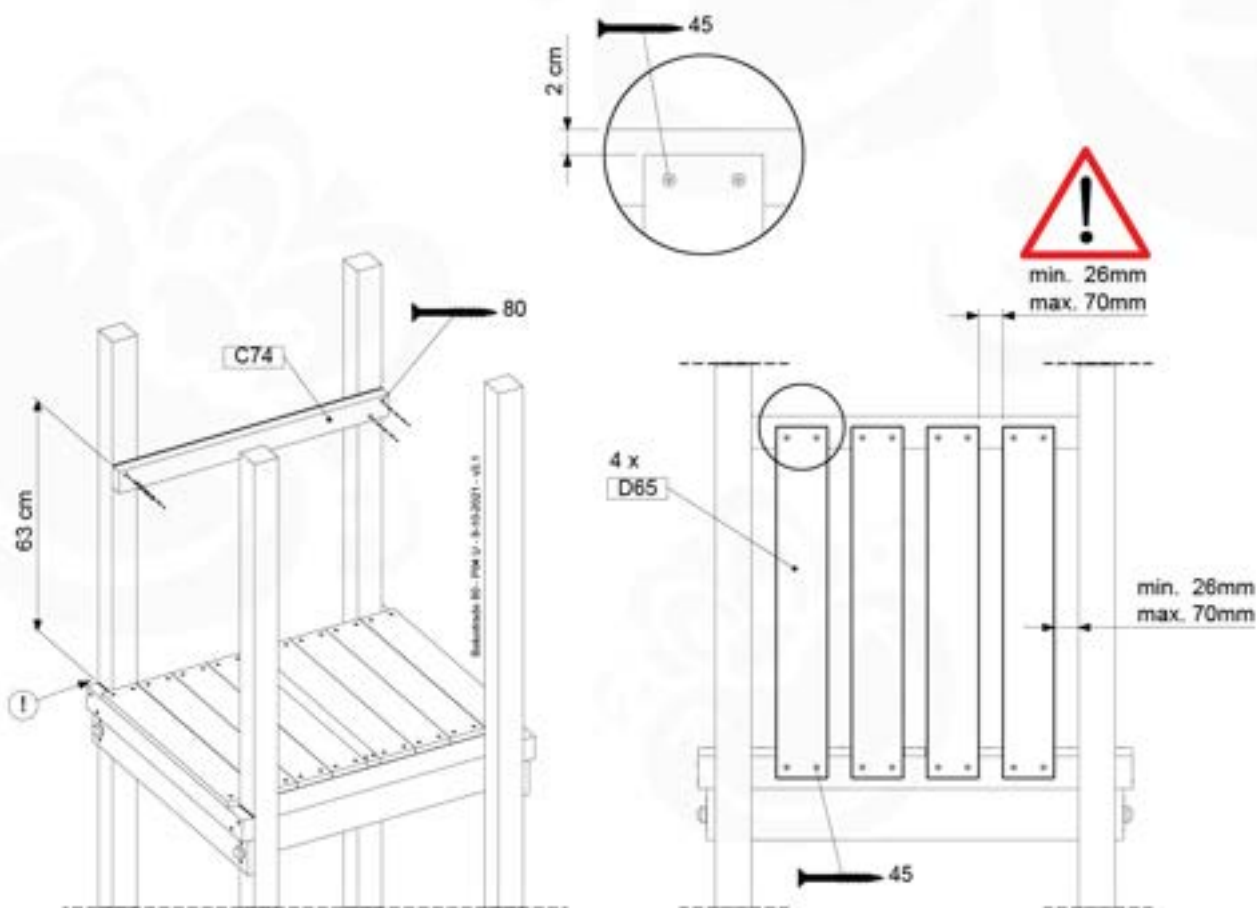

09 Balustrade (1x)

BL01

(194_101)

	PartNo	PartName	QTY.
Hardware Pack 100_601	002_220	Gap Point Screw T25 - 5x45	16
	002_223	Gap Point Screw T25 - 5x80	4
Wood	C74	Beam 740 mm	1
	D65	Board 650 mm	4

Balustrade 09 - POZ U - 9-10-2021 - v3.1

09-1