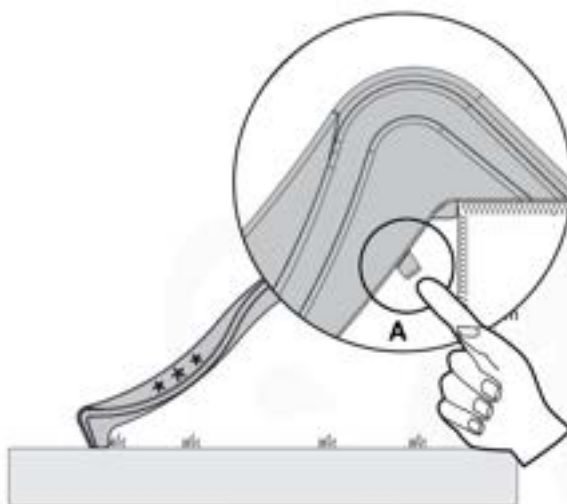

17-4

18 Firemans Pole

FP01

(201_275)

	PartNo	PartName	QTY.
Hardware Pack 100_346	001_103	M8 Washer Head Screw 40mm	2
	002_223	Gap Point Screw T25 - 5x80	4
	003_010	M8 spring lock washer	2
	003_040	M8 Washer	2
	004_052	M8 Drive-in Nut 30mm	2
	004_054	M8 Drive-in Nut 45mm	2
	022_31x	bpc-base version 3	2
	022_84x	bpc cover	2
Other	102_915	Fireman's Pole	1
Timber	C74	Beam 740 mm	1

Fireman's Pole AL - FP01 U - 1511-3001 - 03.0