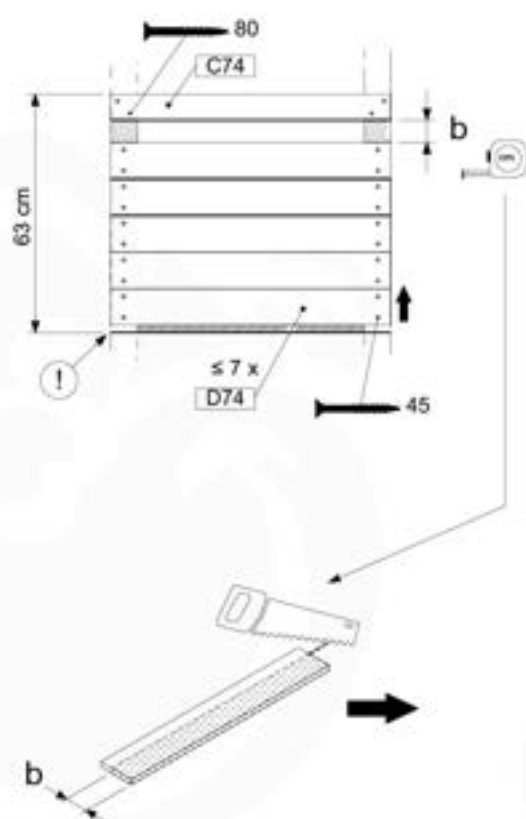

11-2

11-3

+ Swing / Climb Frame