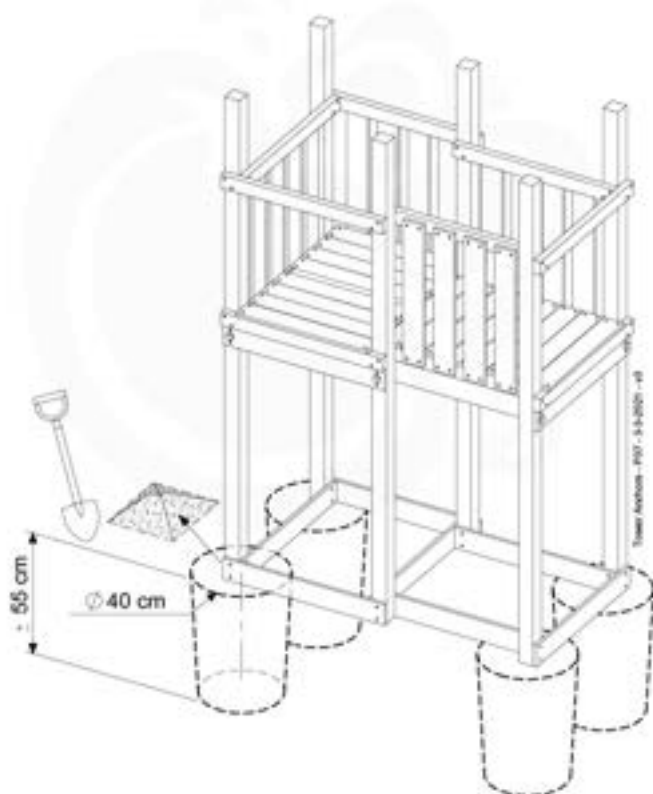

15 Ground Anchors

GA02

Parts:

Assembly Package Tower
194_100

GA - 152021 - 002 - Assembly 15/15

15-1