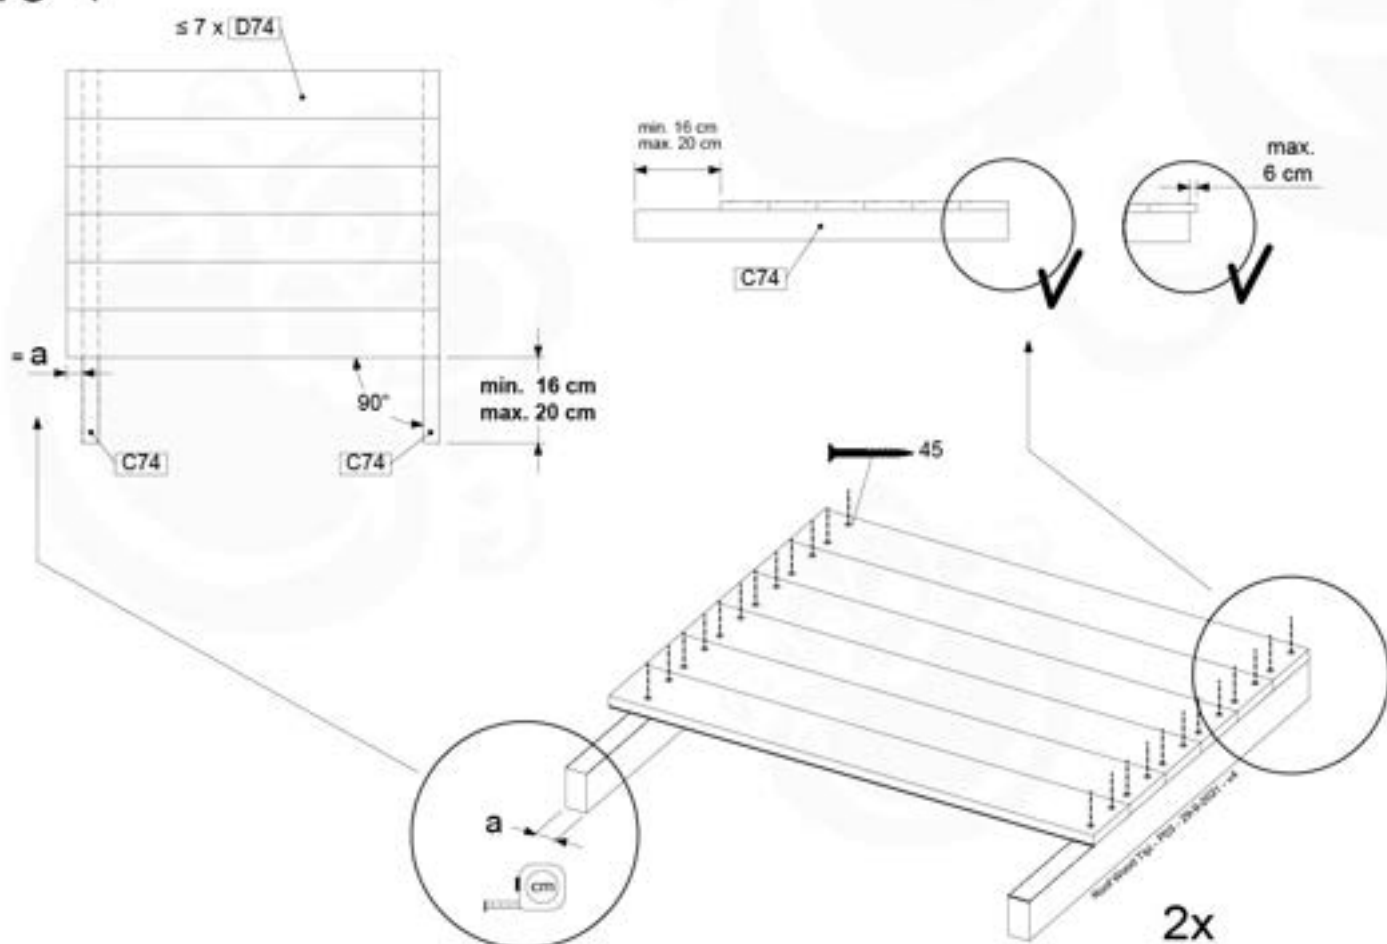

10 Roof Wooden Tipi

RF04

(194_110)

	PartNo	PartName	QTY.
Hardware Pack 100_608	001_411	Stealth Screw 8x60	6
	001_417	Stealth Screw 8x80	2
	002_220	Gap Point Screw T25 - 5x45	68
	002_223	Gap Point Screw T25 - 5x80	4
Other	022_31x	bpc-base version 3	6
	022_84x	bpc cover	6
Timber	C74	Beam 740 mm	4
	D56	Board L=(650 - board width) mm	2
	D65	Board 650 mm	2
	D74	Board 740 mm	14

10-1