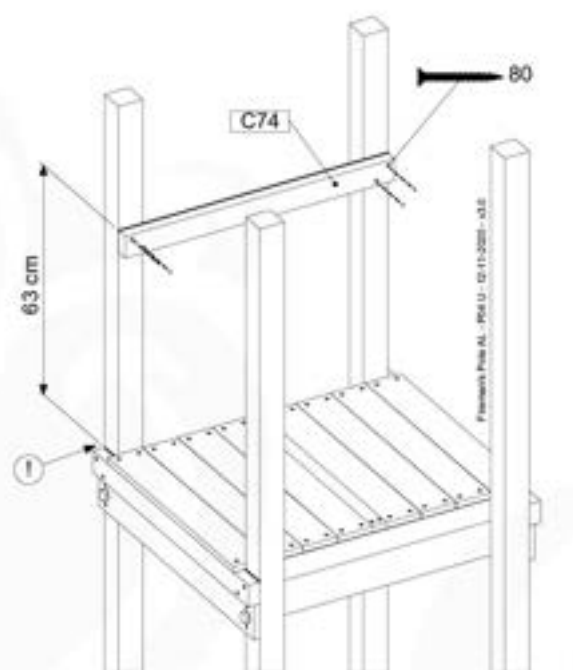

18-1

19 Accessories

AC01

(194_119)

	PartNo	PartName	QTY.
Hardware Pack 100_617	001_406	Stealth Screw 8x45	1
	002_041	Dome head screw 4.5 x 20 mm	3
	002_042	Dome head screw 3.5 x 13mm	4
	002_219	Gap Point Screw T25 - 5x30	2
Other	022_300	Steering Wheel	1
	022_800	Rail P/T 105	1
	022_910	Sandpad	1
	103_901	Logo ID Plate	1
	104_107	Tool Set Climbing Units	1
	120_024	Tower Flag	1
	122_302	Telescope	1

P/N: 1002102 - 040_335 - 0113201 - 010