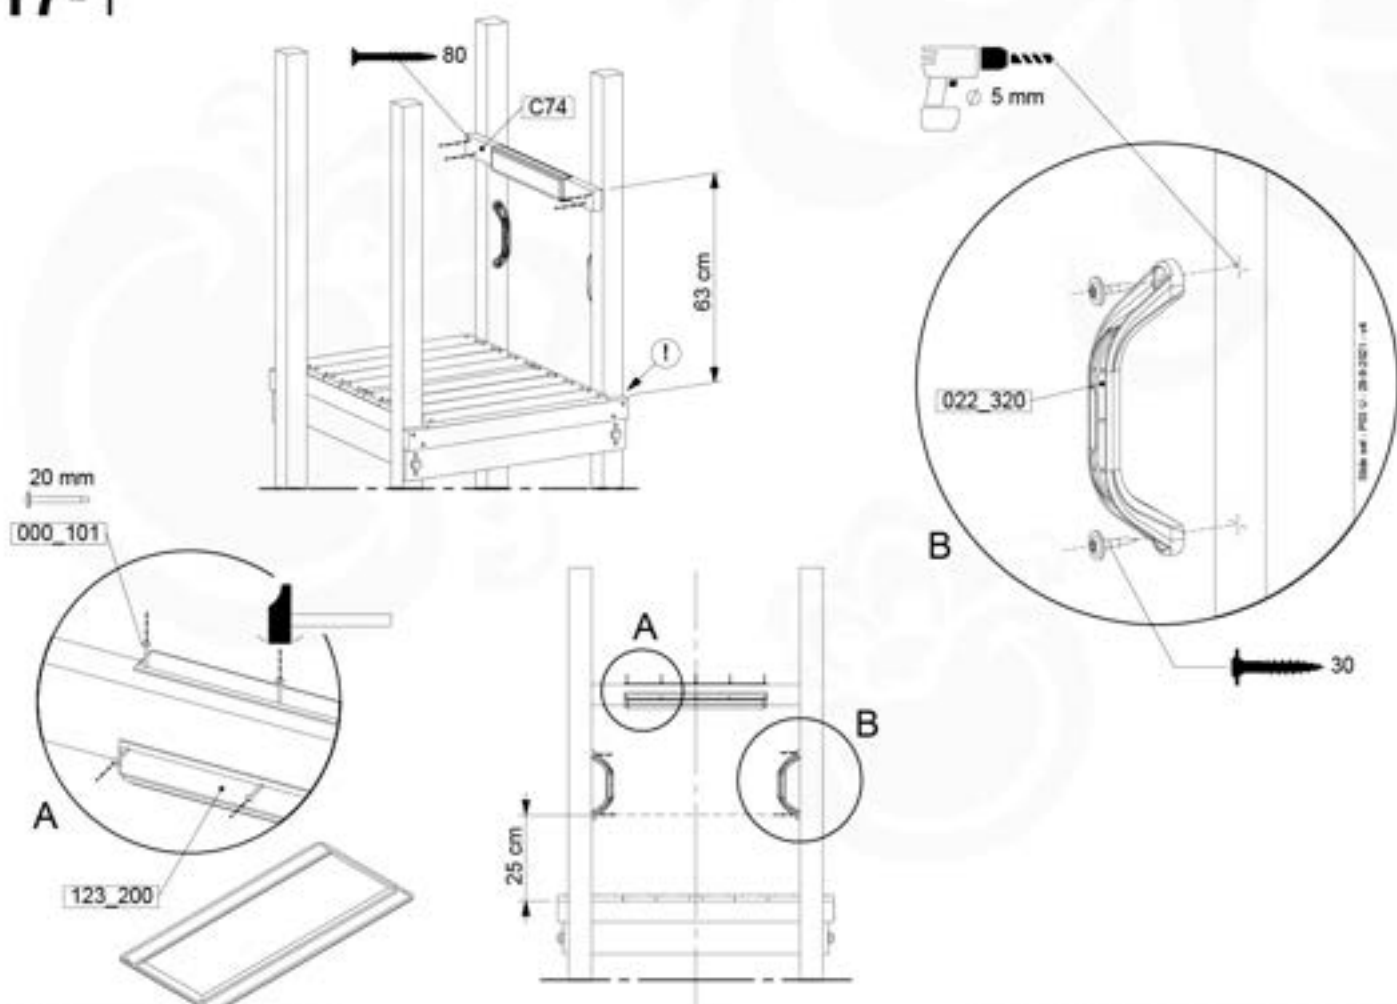

17 Slide Set

SL01

(194_107)

	PartNo	PartName	QTY.
Hardware Pack 100_005	000_101	Nail Pan Head	10
	002_223	Gap Point Screw T25 - 5x80	4
	002_308	Gap Point Screw T25 - 5x20	2
Other	120_102	Handgrip set (2x Complete)	1
	123_200	Bumperpad	1
	324_xxx 334_xxx	Wavy Star Slide XL 2200 mm / Wavy Star Slide XL 2650 mm	1
Timber	C74	Beam 740 mm	1

17-1