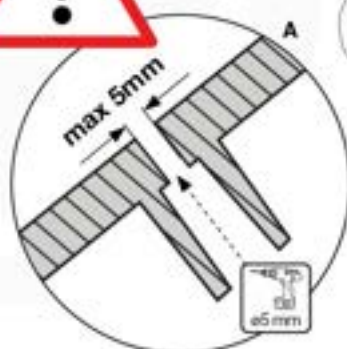

17-4

18 Firemans Pole

FP01

(201_275)

	PartNo	PartName	QTY.
Hardware Pack 100_346	001_103	M8 Washer Head Screw 40mm	2
	002_223	Gap Point Screw T25 - 5x80	4
	003_010	M8 spring lock washer	2
	003_040	M8 Washer	2
	004_052	M8 Drive-in Nut 30mm	2
	004_054	M8 Drive-in Nut 45mm	2
	022_31x	bpc-base version 3	2
	022_84x	bpc cover	2
Other	102_915	Fireman's Pole	1
Timber	C74	Beam 740 mm	1

Fireman's Pole AL - FP01 U - 1511-3001 - 03.0