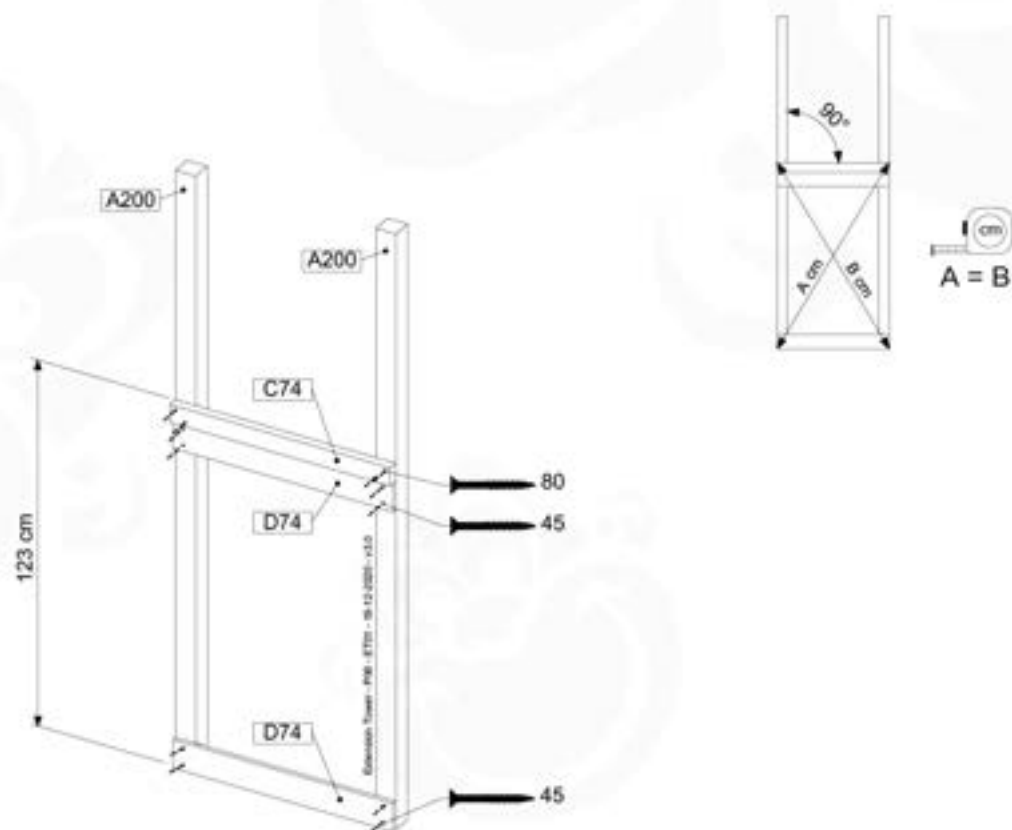

08 Extension Tower

ET01

(194_100)

	PartNo	PartName	QTY.
Hardware Pack 100_600	001_406	Stealth Screw 8x45	4
	002_220	Gap Point Screw T25 - 5x45	60
	002_223	Gap Point Screw T25 - 5x80	12
Other	007_001	Ground-anchor	2
Hardware Pack 100_600	022_31x	bpc-base version 3	2
	022_84x	bpc cover	2
Wood	A200	Post 70x70 L2000	2
	C74	Beam 740 mm	3
	D60	Board 600 mm	9
	D74	Board 740 mm	6

Extension Tower - PKG - ET01 - 18-12-2020 - v1.0

08-1