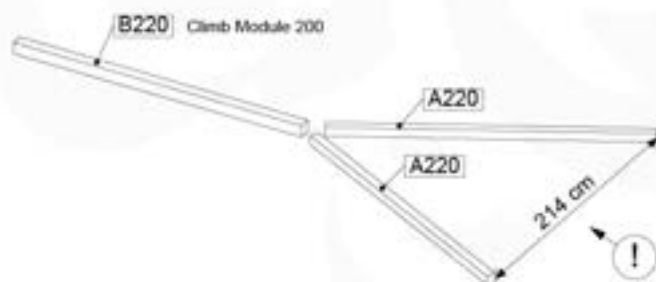

PartNo	PartName	QTY.
Hardware Pack	001_406	Stealth Screw 8x45	2
	001_417	Stealth Screw 8x80	8
	001_422	Stealth Screw 8x137	6
	002_220	Gap Point Screw T25 - 5x45	43
	002_223	Gap Point Screw T25 - 5x80	45
	002_301	Dry Wall Screw PH2 3.9 x 40 mm	7
Other	005_528	Swing Beam Bracket 7x7	2
	005_529	Swing Beam Bracket 9x9	2
	007_001	Ground-anchor	2
	020_317	Rope Polyester 16mm Green 3.4m	1
	020_318	Rope Polyester 16mm Green 8.1m	1
	022_455	Rope Cross Connector Egg	7
	023_031	Finishing Washer GPS 5.0	4
	101_003	Swing hook with Carabiner	4

© 2021 Jungle Gym B.V.

06-1

1-Climb Module 200
2-Climb Module 200

1-Climb Module 220
2-Climb Module 220