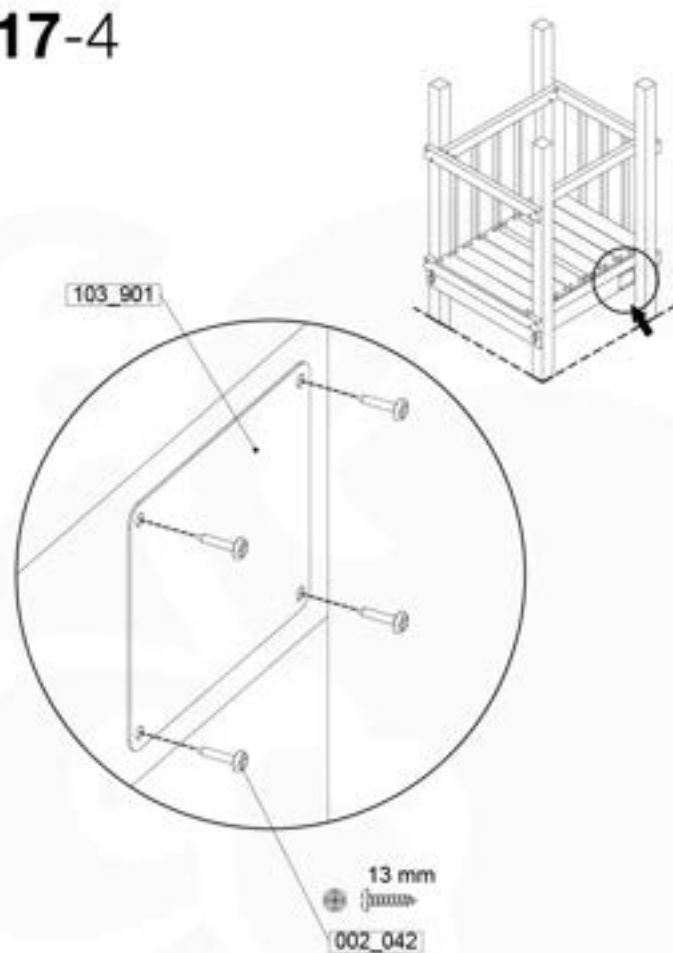

17-3

17-4

17-5

1x
022_910

18