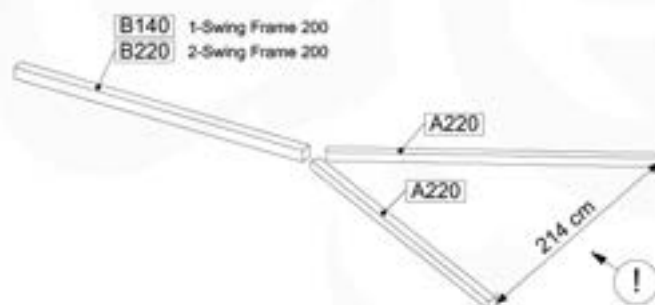

PartNo	PartName	QTY.
Hardware Pack	001_406	Stealth Screw 8x45	4
	001_417	Stealth Screw 8x80	3
	001_422	Stealth Screw 8x137	3
	002_220	Gap Point Screw T25 - 5x45	12
	002_223	Gap Point Screw T25 - 5x80	6
Other	005_528	Swing Beam Bracket 7x7	1
	005_529	Swing Beam Bracket 9x9	1
	007_001	Ground-anchor	2
Hardware Pack	022_31x	bpc-base version 3	2
	022_84x	bpc cover	2
	023_031	Finishing Washer GPS 5.0	2
Other	101_003	Swing hook with Carabiner	4

010 - 00010-4 - 020 - Base

06-1

010 - 00010-4 - 11000 - Base