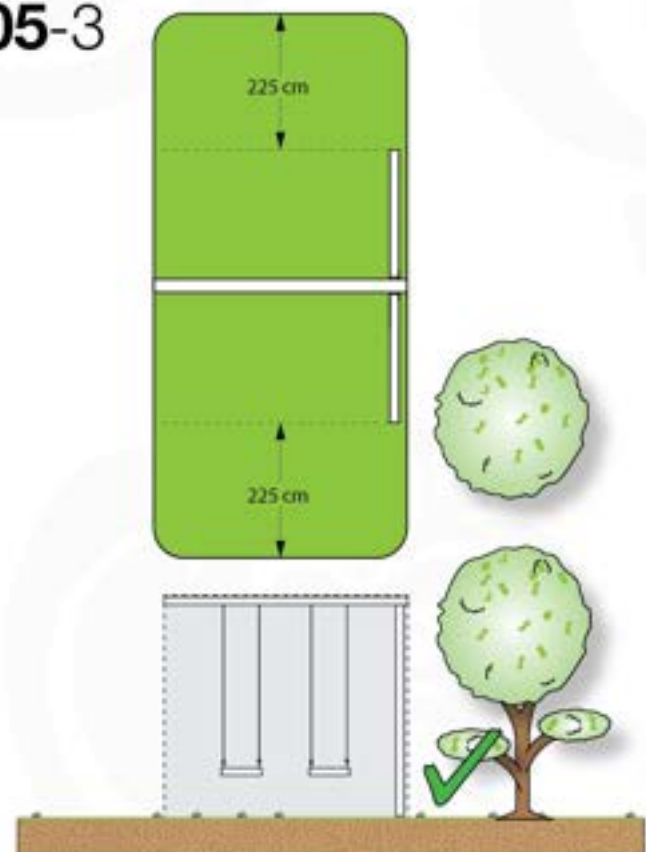

05 Safe Playground Planning

05-1

05-2

05-3

05-4