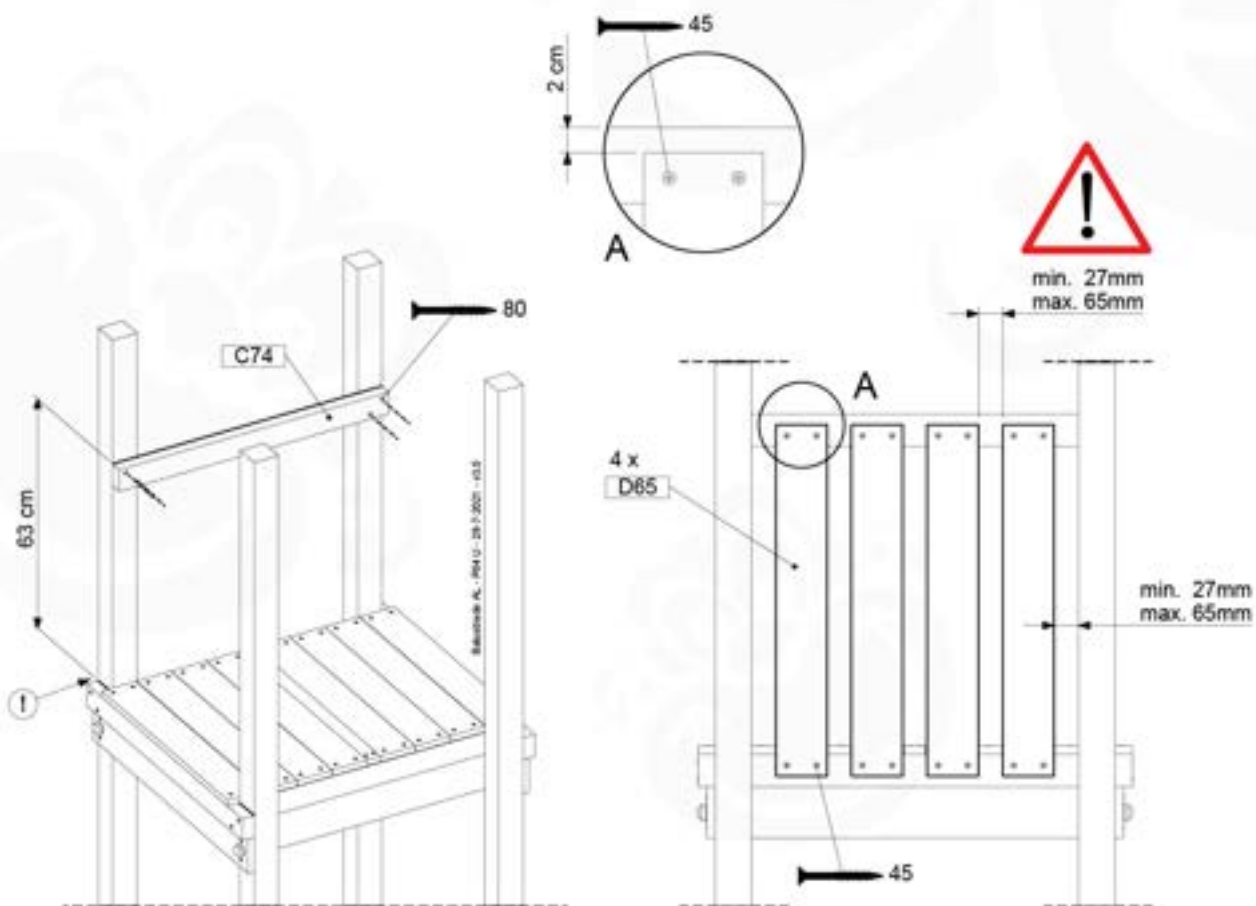

08 Balustrade (2x)

BL01

(194_101)

	PartNo	PartName	QTY.
Hardware Pack	002_220	Gap Point Screw T25 - 5x45	16
	100_001 002_223	Gap Point Screw T25 - 5x80	4
Wood	C74	Beam 740 mm	1
	D85	Board 650 mm	4

Balustrade AL - 194 U - 28.7.2021 - v3.0

08-1