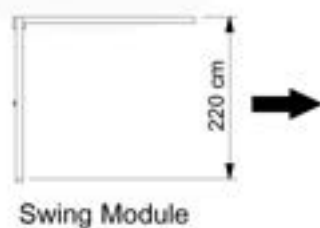

PartNo	PartName	QTY.
Hardware Pack	001_406	Stealth Screw 8x45	4
	001_417	Stealth Screw 8x80	3
	001_422	Stealth Screw 8x137	3
	002_220	Gap Point Screw T25 - 5x45	12
	002_223	Gap Point Screw T25 - 5x80	6
Other	005_528	Swing Beam Bracket 7x7	1
	005_529	Swing Beam Bracket 9x9	1
	007_001	Ground-anchor	2
Hardware Pack	022_31x	bpc-base version 3	2
	022_84x	bpc cover	2
	023_031	Finishing Washer GPS 5.0	2
Other	101_003	Swing hook with Carabiner	4

010 - 00010-4 - 020 - Base

06-1

010 - 00010-4 - 11000 - Base