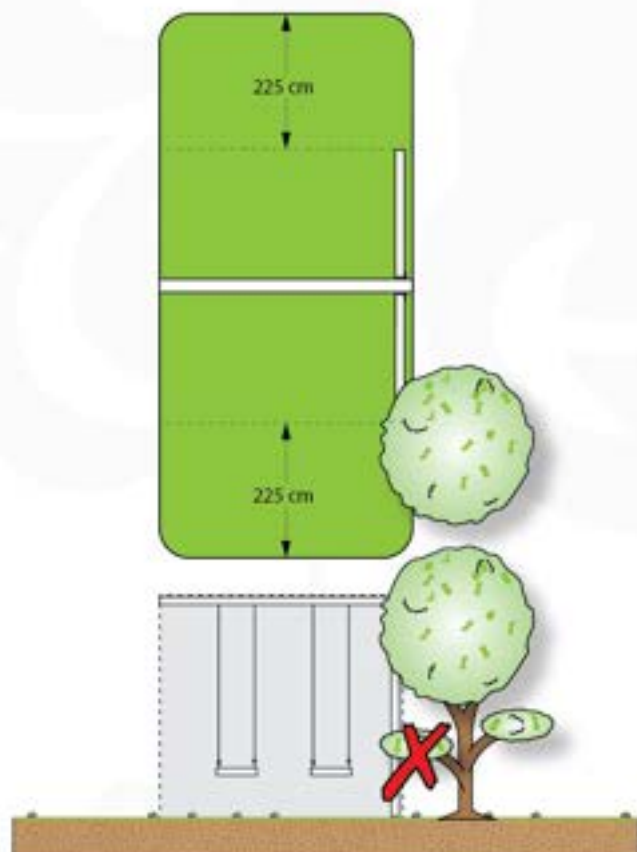

05 Safe Playground Planning

05-1

05-2

05-3

05-4