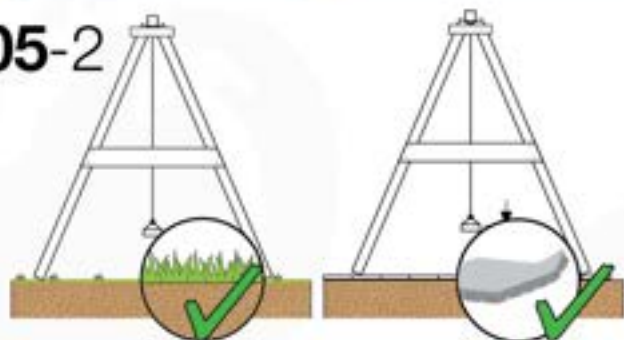

05 Safe Playground Planning

05-1

05-2

05-3

05-4