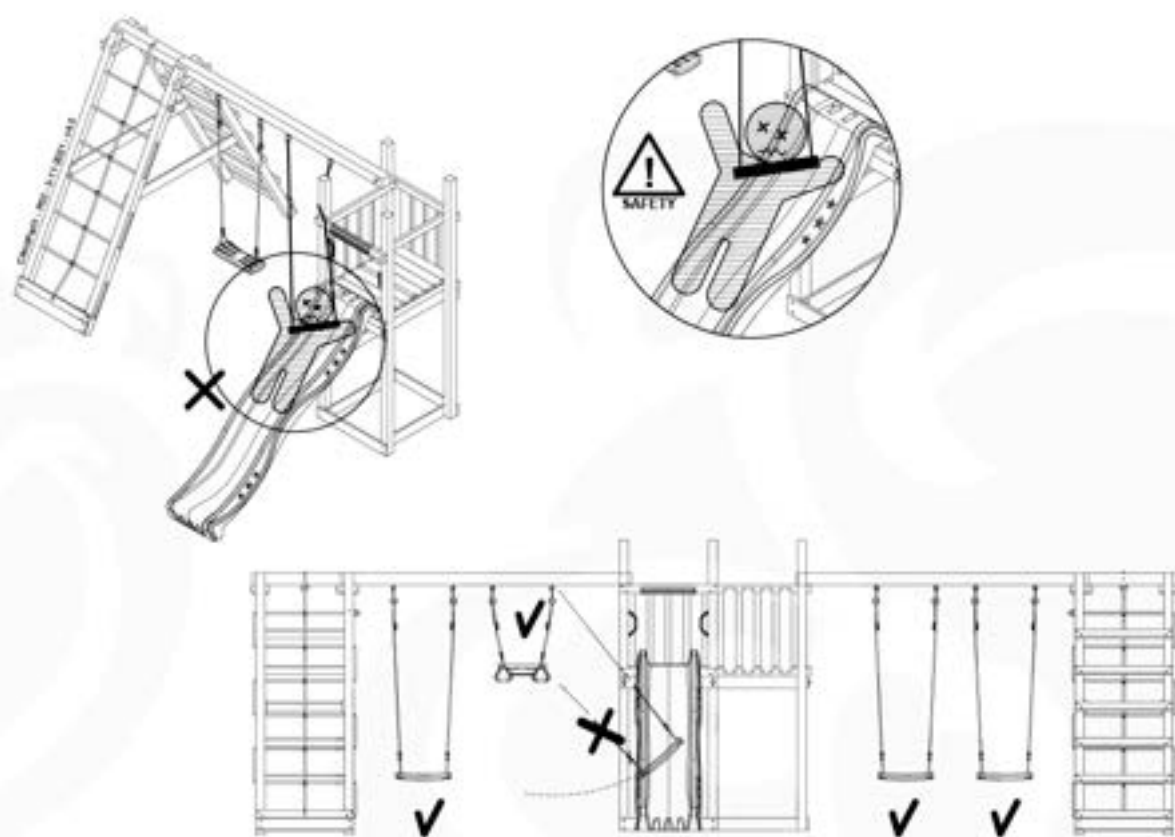

04 Product ID

05 Safe Playground Planning

05-1

05-2

05-3

05-4

05-5

05-6

	PartNo	PartName	QTY.
Hardware Pack	001_406	Stealth Screw 8x45	2
	001_417	Stealth Screw 8x80	8
	001_422	Stealth Screw 8x137	6
	002_220	Gap Point Screw T25 - 5x45	43
	002_223	Gap Point Screw T25 - 5x80	45
	002_301	Dry Wall Screw PH2 3.9 x 40 mm	7
Other	005_528	Swing Beam Bracket 7x7	2
	005_529	Swing Beam Bracket 9x9	2
	007_001	Ground-anchor	2
	020_317	Rope Polyester 16mm Green 3.4m	1
	020_318	Rope Polyester 16mm Green 8.1m	1
	022_455	Rope Cross Connector Egg	7
	023_031	Finishing Washer GPS 5.0	4
	101_003	Swing hook with Carabiner	4