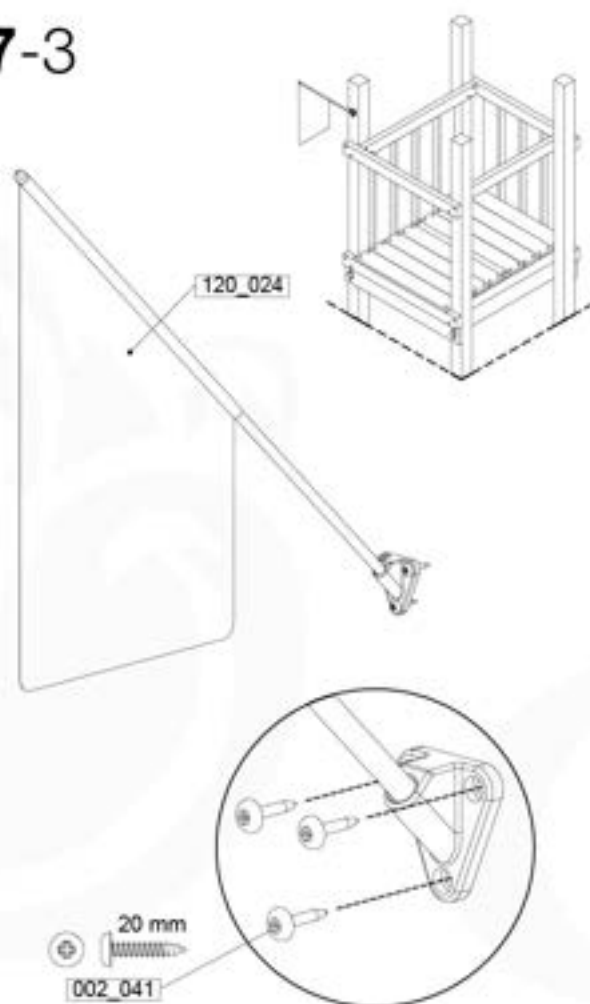

17-3

17-4

17-5

1x
022_910

18