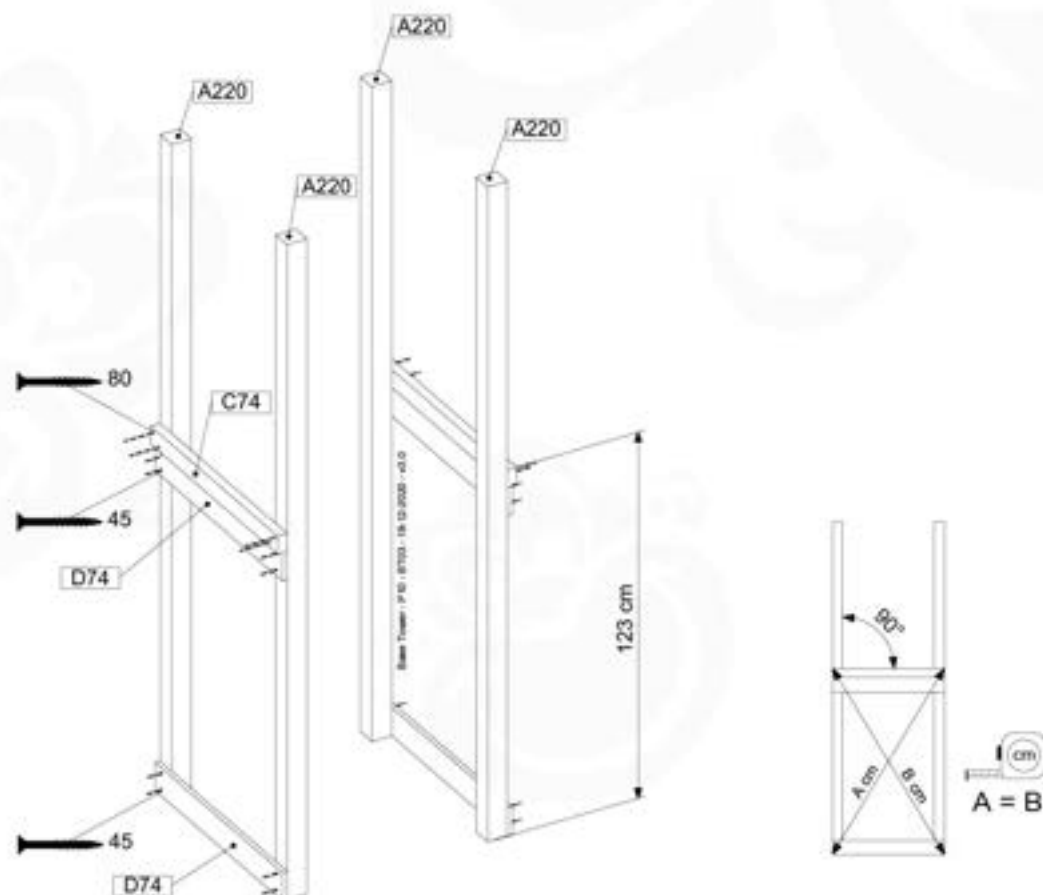

06 Playground Foundation

FD01

06-1

© 2022 Jungle Gym B.V. - www.junglegym.com

07 Base Tower

BT03

(194_100)

	PartNo	PartName	QTY.
Hardware Pack 100_600	001_406	Stealth Screw 8x45	6
	002_220	Gap Point Screw T25 - 5x45	72
	002_223	Gap Point Screw T25 - 5x80	16
Other	007_001	Ground-anchor	2
Hardware Pack 100_600	022_31x	bpc-base version 3	4
	022_84x	bpc cover	4
Wood	A220	Post 70x70 L2200	4
	C74	Beam 740 mm	4
	D60	Board 600 mm	10
	D74	Board 740 mm	8

Base Tower - P04 - BT03 - 18-10-2020 - v1.0

07-1

07-2

07-3

08 Balustrade (2x)

BL01

(194_101)

	PartNo	PartName	QTY.
Hardware Pack	002_220	Gap Point Screw T25 - 5x45	16
	100_001	002_223	Gap Point Screw T25 - 5x80
Wood	C74	Beam 740 mm	1
	D85	Board 650 mm	4