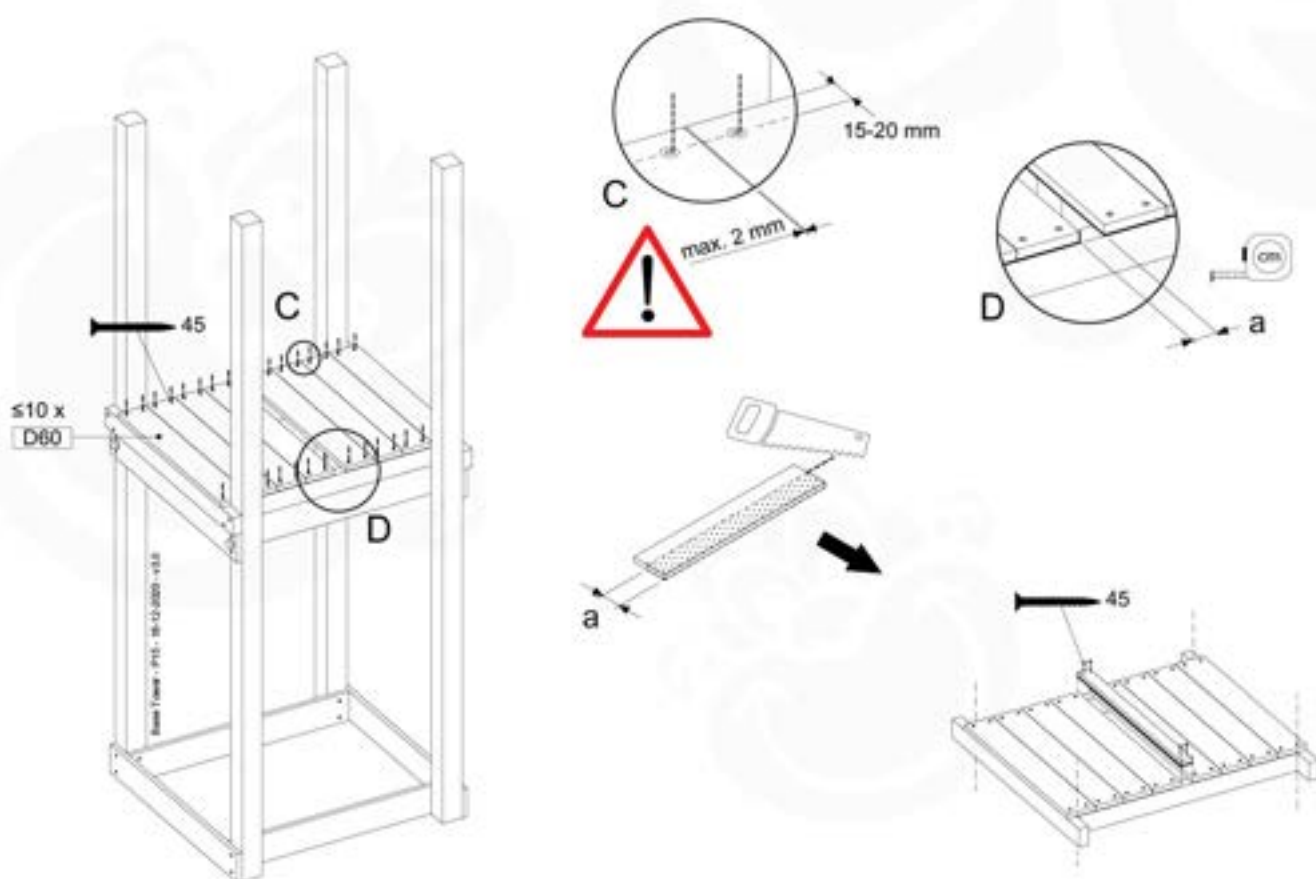

Base Tower - P04 - BT03 - 18-10-2020 - v1.0

07-1

07-2

07-3

08 Balustrade (2x)

BL01

(194_101)

	PartNo	PartName	QTY.
Hardware Pack	002_220	Gap Point Screw T25 - 5x45	16
	100_001	002_223	Gap Point Screw T25 - 5x80
Wood	C74	Beam 740 mm	1
	D85	Board 650 mm	4