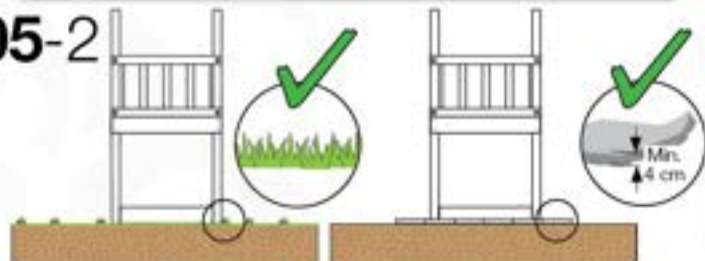

05 Safe Playground Planning

05-1

05-2

05-3

05-4

05-5