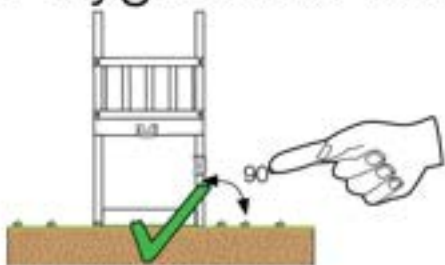

05 Safe Playground Planning

05-1