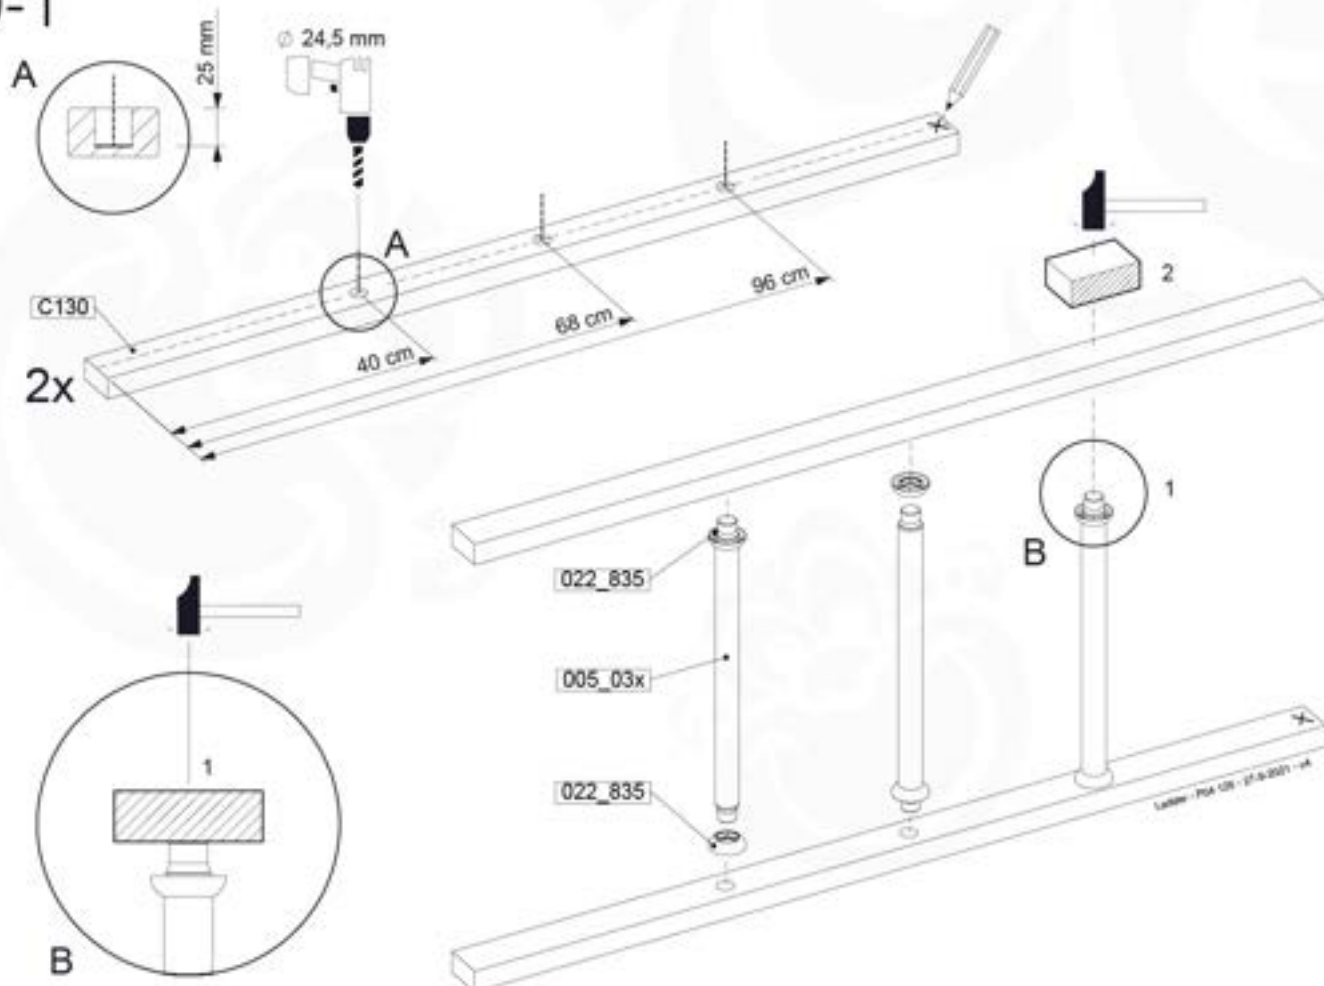

10 Ladder

LA02

(194_103)

	PartNo	PartName	QTY.
Hardware Pack 100_603	001_404	Stealth Screw 8x30	4
	002_219	Gap Point Screw T25 - 5x30	4
	002_220	Gap Point Screw T25 - 5x45	6
	002_223	Gap Point Screw T25 - 5x80	4
Other	005_03x	Ladder Rung Y/B/G/R	3
	005_522	Connection Bracket Mini Market	2
	022_835	Rung Cap	6
	120_102	Handgrip set (2x Complete)	1
Wood	C74	Beam 740 mm	1
	C130	Beam 1300 mm	2

10-1