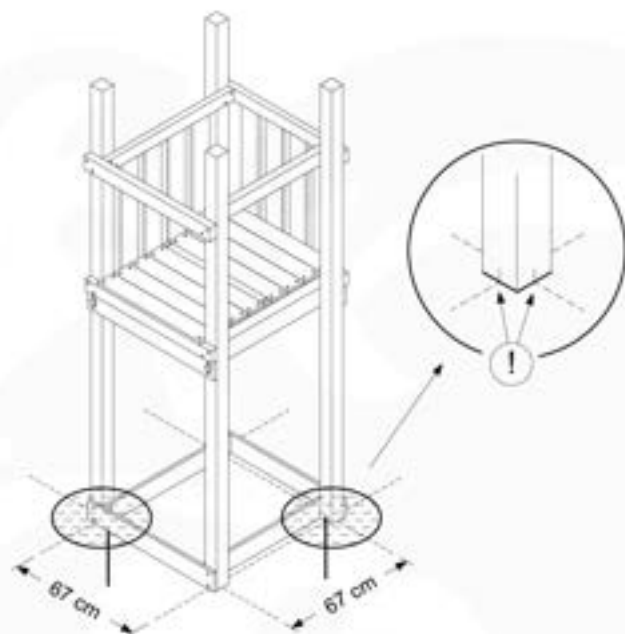

06 Playground Foundation

FD01

06-1

© 2022 Jungle Gym B.V. - www.junglegym.com

07 Base Tower

BT03

(194_100)

	PartNo	PartName	QTY.
Hardware Pack 100_600	001_406	Stealth Screw 8x45	6
	002_220	Gap Point Screw T25 - 5x45	72
	002_223	Gap Point Screw T25 - 5x80	16
Other	007_001	Ground-anchor	2
Hardware Pack 100_600	022_31x	bpc-base version 3	4
	022_84x	bpc cover	4
Wood	A220	Post 70x70 L2200	4
	C74	Beam 740 mm	4
	D60	Board 600 mm	10
	D74	Board 740 mm	8

Base Tower - P04 - BT03 - 18-10-2020 - v1.0

07-1

07-2

07-3

08 Balustrade (2x)

BL01

(194_101)

	PartNo	PartName	QTY.
Hardware Pack	002_220	Gap Point Screw T25 - 5x45	16
	100_001	002_223	Gap Point Screw T25 - 5x80
Wood	C74	Beam 740 mm	1
	D85	Board 650 mm	4