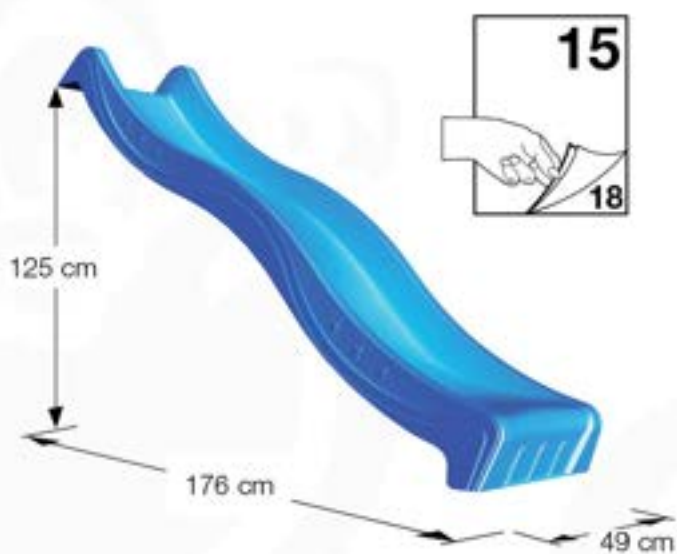

14 Add-on

Wavy Star Slide XL

- 324_100 Yellow
- 324_200 Blue
- 324_300 Green
- 324_400 Red
- 324_500 Fuchsia
- 324_600 Dark Green