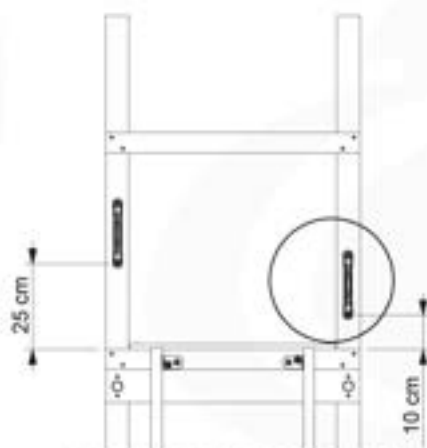

10-1

10-2

10-3

10-4

11 Picnic

PC01

(194_117)

	PartNo	PartName	QTY.
Hardware Pack 100_615	002_220	Gap Point Screw T25 - 5x45	20
	002_223	Gap Point Screw T25 - 5x80	8
Wood	C62	Beam 620 mm	2
	D60	Board 600 mm	4
	D74	Board 740 mm	1