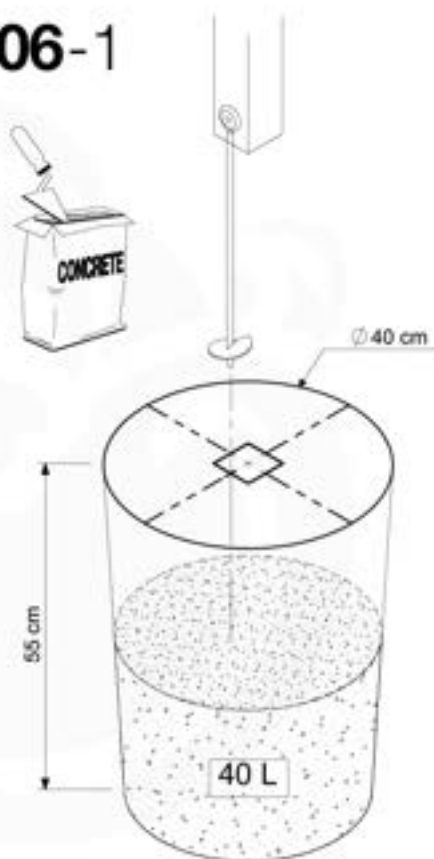

03 Timber

602_205 Jungle Totem

	L	
A220	219cm - 220cm	4 x
-	-	-
C130 C74 C62	129cm - 130cm 73cm - 74cm 61cm - 62cm	2 x 12 x 2 x
D74 D65 D60 D56	73cm - 74cm 64cm - 65cm 59cm - 60cm 53cm - 56cm	23 x 10 x 14 x 2 x

06 Playground Foundation

FD01

06-1

© 2022 Jungle Gym B.V. - www.junglegym.com

07 Base Tower

BT03

(194_100)

	PartNo	PartName	QTY.
Hardware Pack 100_600	001_406	Stealth Screw 8x45	6
	002_220	Gap Point Screw T25 - 5x45	72
	002_223	Gap Point Screw T25 - 5x80	16
Other	007_001	Ground-anchor	2
Hardware Pack 100_600	022_31x	bpc-base version 3	4
	022_84x	bpc cover	4
Wood	A220	Post 70x70 L2200	4
	C74	Beam 740 mm	4
	D60	Board 600 mm	10
	D74	Board 740 mm	8