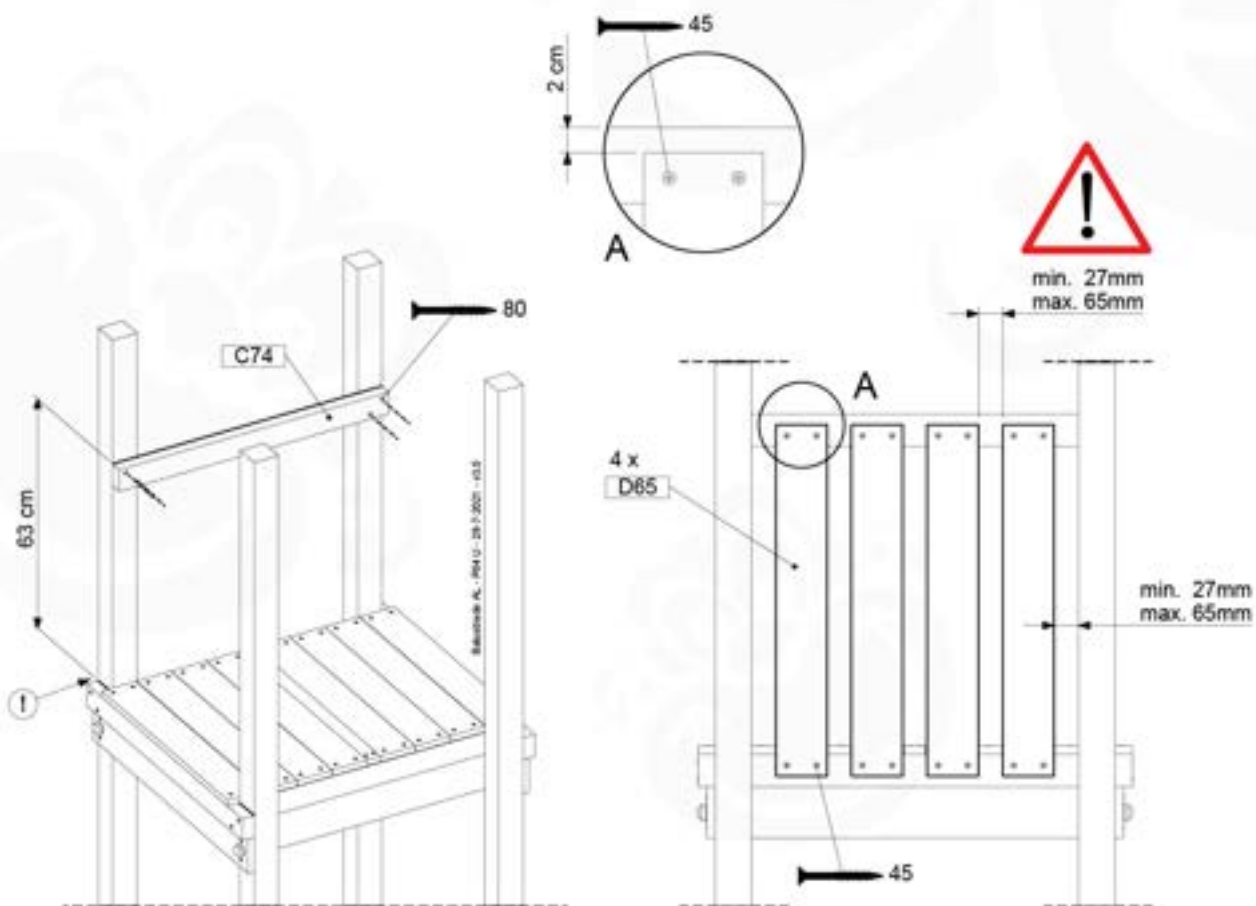

08 Balustrade (2x)

BL01

(194_101)

	PartNo	PartName	QTY.	
Hardware Pack	002_220	Gap Point Screw T25 - 5x45	16	
	100_001	002_223	Gap Point Screw T25 - 5x80	4
Wood	C74	Beam 740 mm	1	
	D85	Board 650 mm	4	

Balustrade AL - 194 U - 28-7-2021 - v3.0

08-1