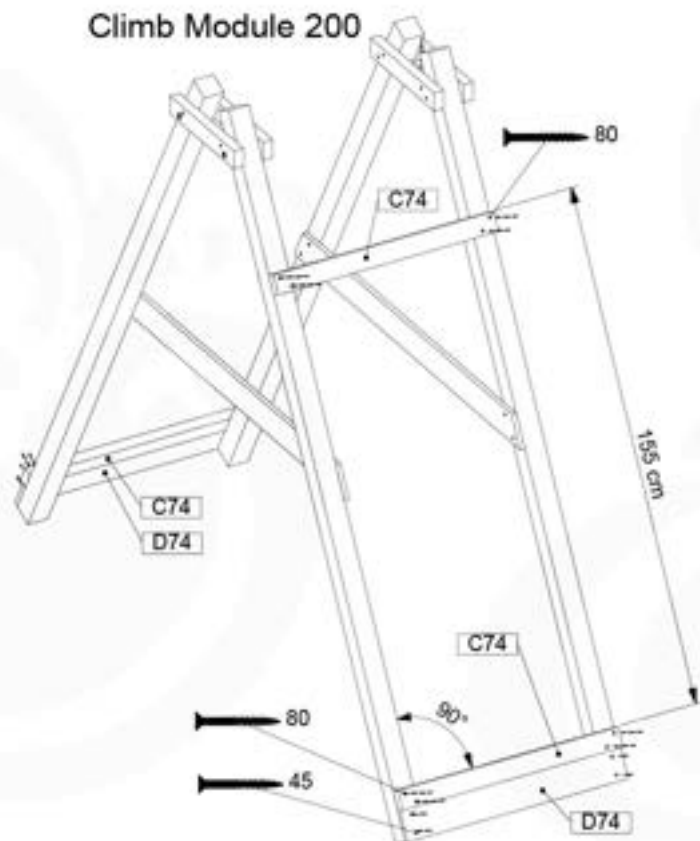

Climb Module 220/
220 Extra

06-4

Climb Module 200