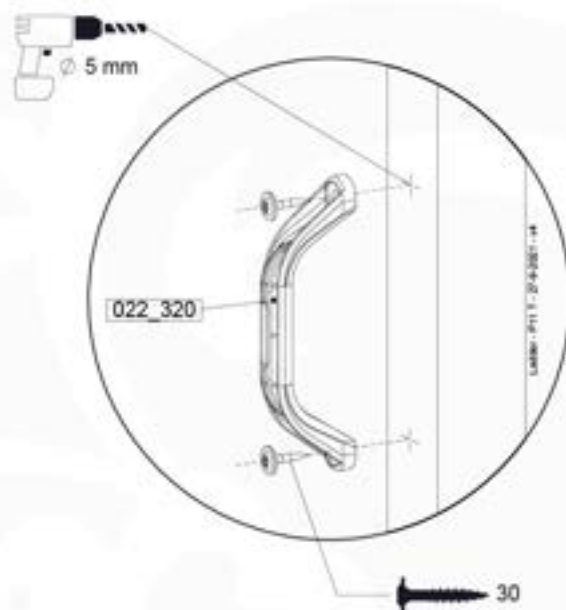

10-1

10-2

10-3

10-4

11 Picnic

PC01

(194_117)

	PartNo	PartName	QTY.
Hardware Pack 100_615	002_220	Gap Point Screw T25 - 5x45	20
	002_223	Gap Point Screw T25 - 5x80	8
Wood	C62	Beam 620 mm	2
	D60	Board 600 mm	4
	D74	Board 740 mm	1