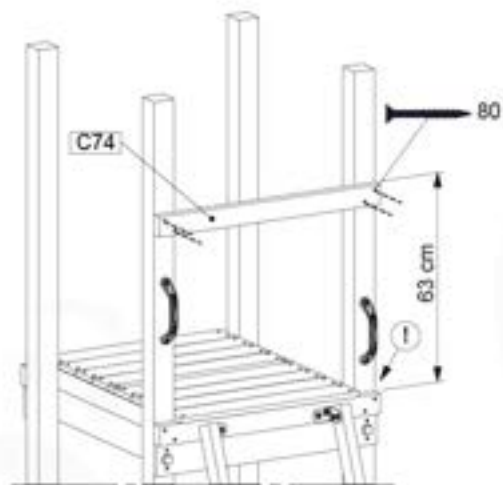

10-1

10-2

10-3

10-4

11 Picnic

PC01

(194_117)

	PartNo	PartName	QTY.
Hardware Pack 100_615	002_220	Gap Point Screw T25 - 5x45	20
	002_223	Gap Point Screw T25 - 5x80	8
Wood	C62	Beam 620 mm	2
	D60	Board 600 mm	4
	D74	Board 740 mm	1

Plein: #12 14-10-2021-13

11-1

11-2

12 Swing Frame / Climb Frame

13

+

13

1-Swing frame / 2-Swing frame
457_101
457_102