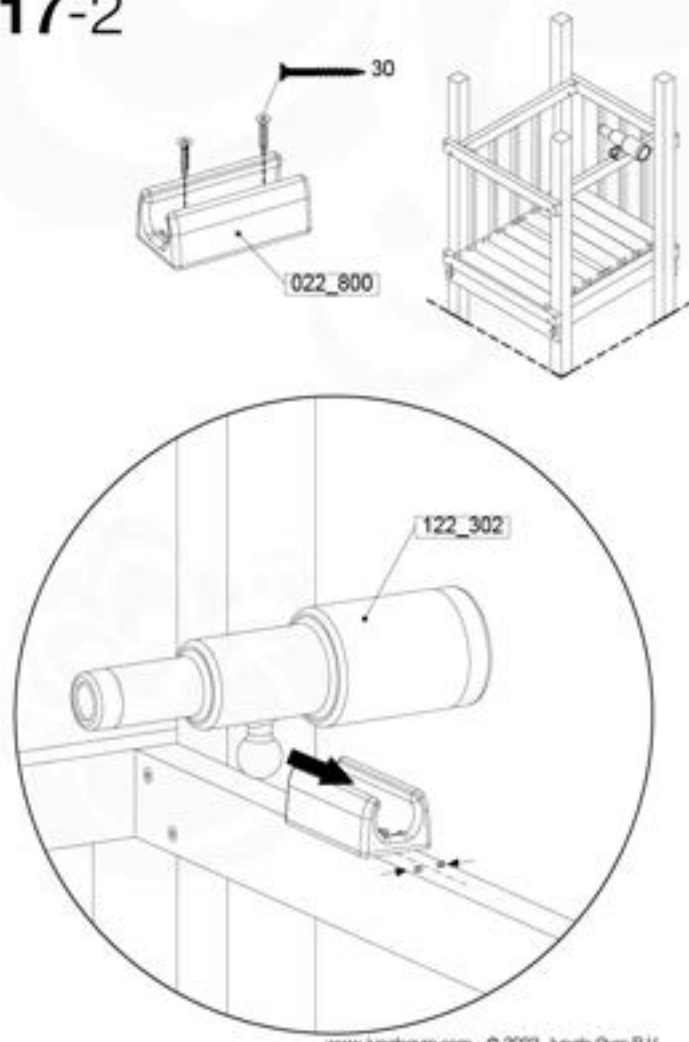

17 Accessories

AC01

(194_119)

	PartNo	PartName	QTY.
Hardware Pack 100_617	001_406	Stealth Screw 8x45	1
	002_041	Dome head screw 4.5 x 20 mm	3
	002_042	Dome head screw 3.5 x 13mm	4
	002_219	Gap Point Screw T25 - 5x30	2
Other	022_300	Steering Wheel	1
	022_800	Rail P/T 105	1
	022_910	Sandpad	1
	103_901	Logo ID Plate	1
	104_107	Tool Set Climbing Units	1
	120_024	Tower Flag	1
	122_302	Telescope	1

17-1

17-2