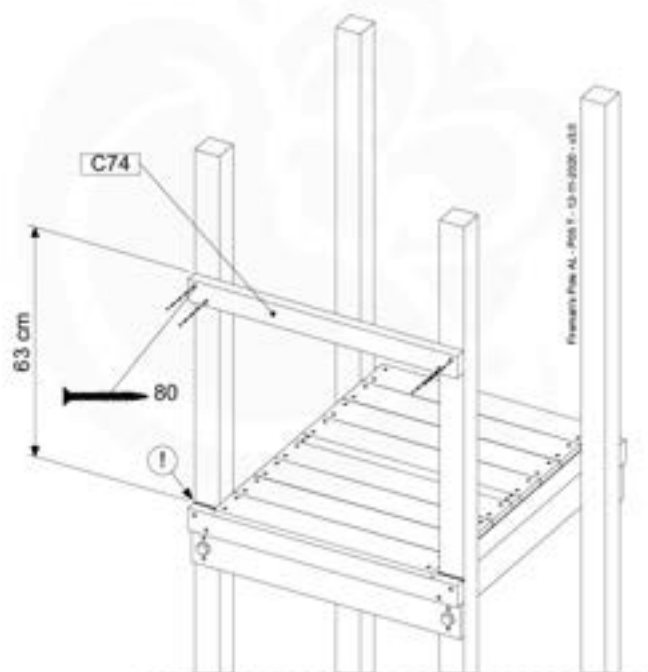

16-1

Fireman's Pole (201_275)
040_335 Part 2