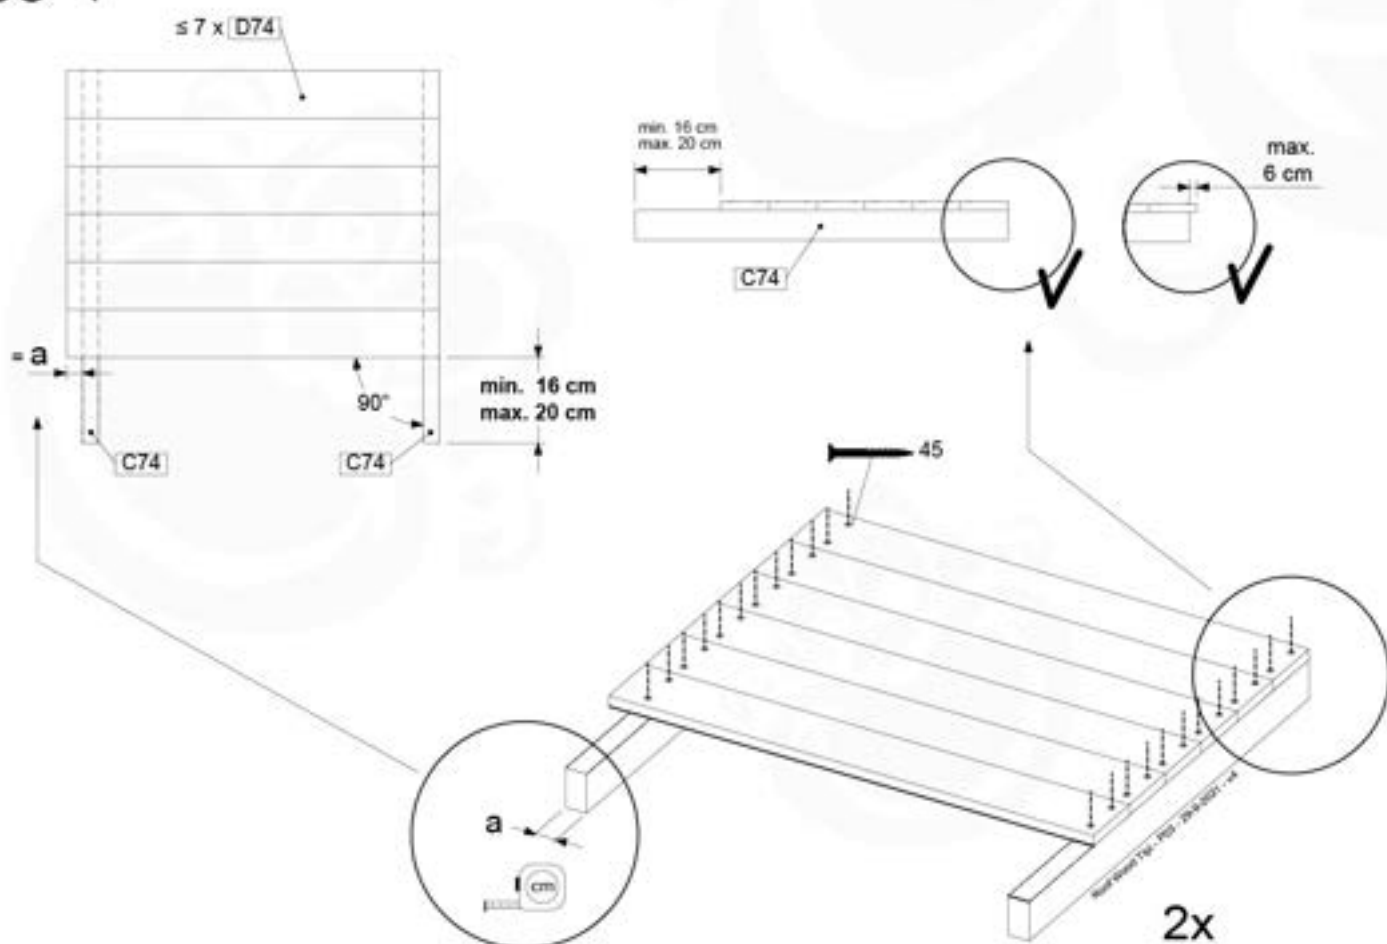

09 Roof Wooden Tipi

RF04

(194_110)

	PartNo	PartName	QTY.
Hardware Pack 100_608	001_411	Stealth Screw 8x60	6
	001_417	Stealth Screw 8x80	2
	002_220	Gap Point Screw T25 - 5x45	68
	002_223	Gap Point Screw T25 - 5x80	4
Other	022_31x	bpc-base version 3	6
	022_84x	bpc cover	6
Timber	C74	Beam 740 mm	4
	D56	Board L=(650 - board width) mm	2
	D65	Board 650 mm	2
	D74	Board 740 mm	14

09-1