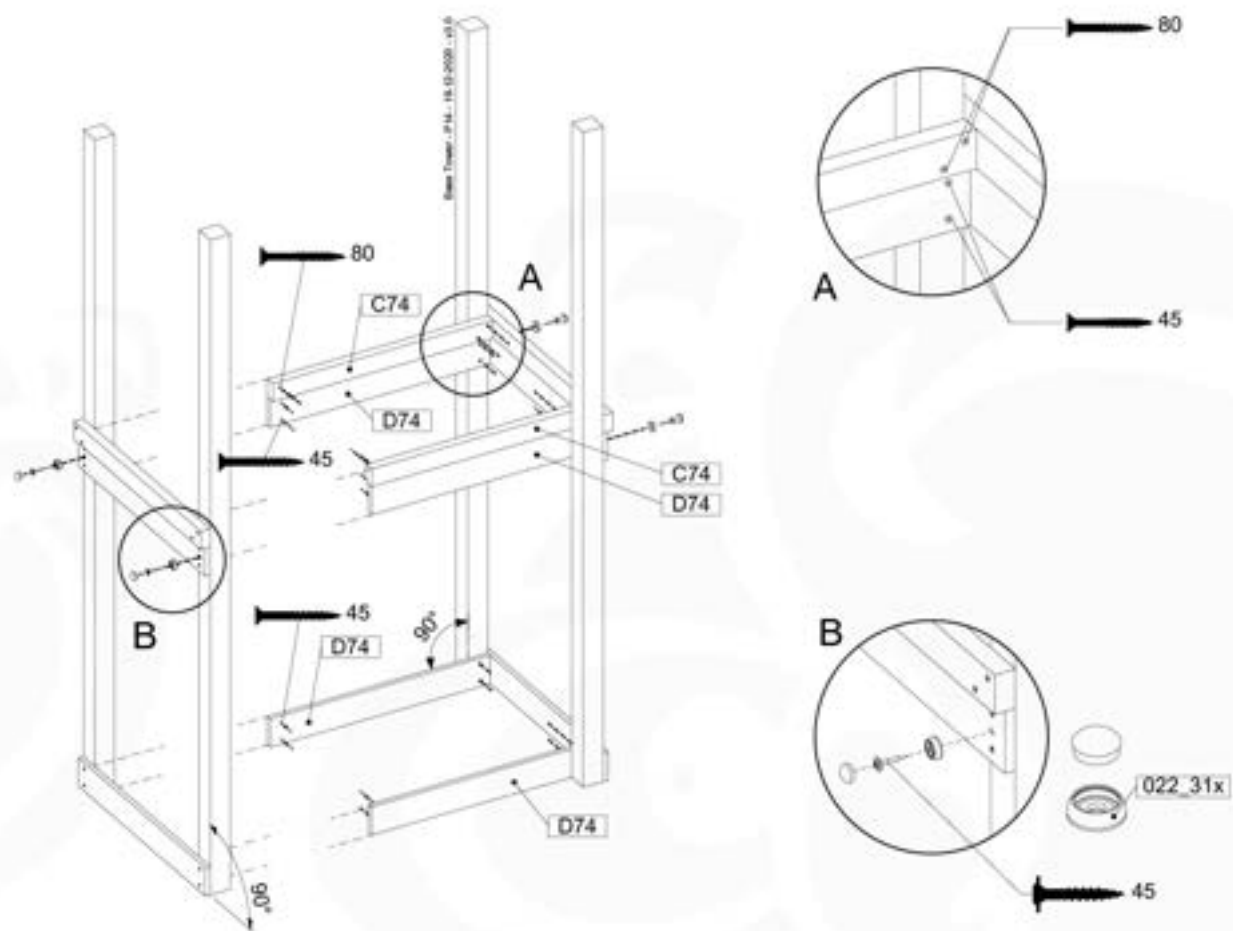

06 Playground Foundation

FD01

06-1

© 2022 Jungle Gym B.V. - www.junglegym.com

07 Base Tower

BT03

(194_100)

	PartNo	PartName	QTY.
Hardware Pack 100_600	001_406	Stealth Screw 8x45	6
	002_220	Gap Point Screw T25 - 5x45	72
	002_223	Gap Point Screw T25 - 5x80	16
Other	007_001	Ground-anchor	2
Hardware Pack 100_600	022_31x	bpc-base version 3	4
	022_84x	bpc cover	4
Wood	A220	Post 70x70 L2200	4
	C74	Beam 740 mm	4
	D60	Board 600 mm	10
	D74	Board 740 mm	8

Base Tower - P04 - BT03 - 18-10-2020 - v1.0

07-1

07-2

07-3

08 Balustrade (2x)

BL01

(194_101)

	PartNo	PartName	QTY.
Hardware Pack	002_220	Gap Point Screw T25 - 5x45	16
	100_001	002_223	Gap Point Screw T25 - 5x80
Wood	C74	Beam 740 mm	1
	D85	Board 650 mm	4