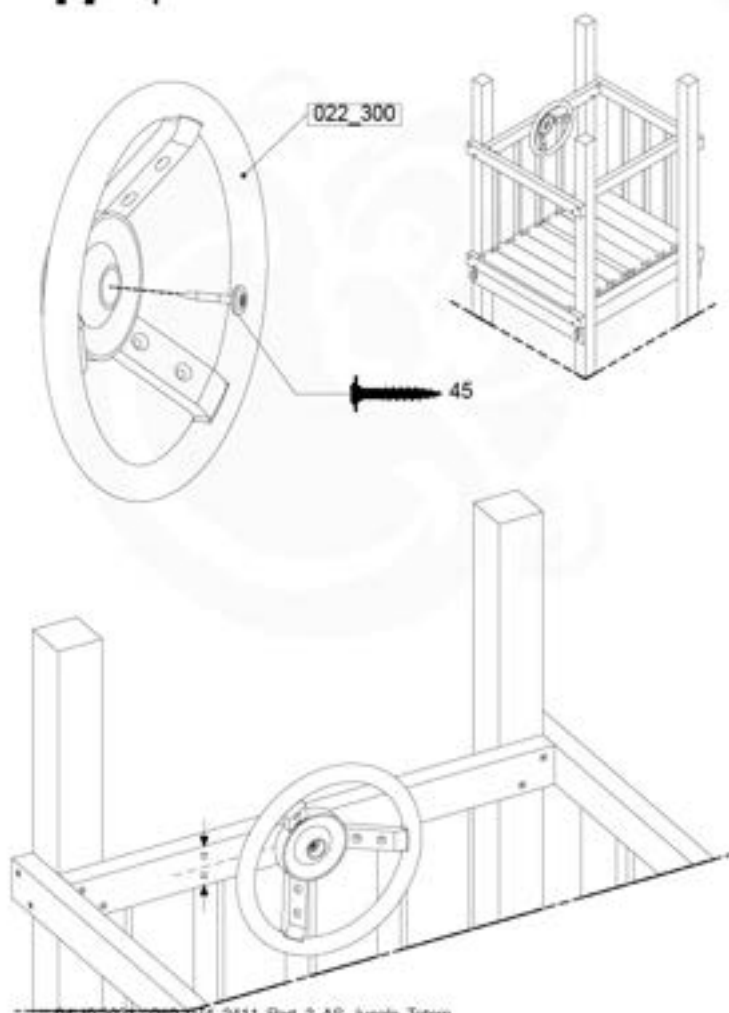

17 Accessories

AC01

(194_119)

	PartNo	PartName	QTY.
Hardware Pack 100_617	001_406	Stealth Screw 8x45	1
	002_041	Dome head screw 4.5 x 20 mm	3
	002_042	Dome head screw 3.5 x 13mm	4
	002_219	Gap Point Screw T25 - 5x30	2
Other	022_300	Steering Wheel	1
	022_800	Rail P/T 105	1
	022_910	Sandpad	1
	103_901	Logo ID Plate	1
	104_107	Tool Set Climbing Units	1
	120_024	Tower Flag	1
	122_302	Telescope	1

17-1