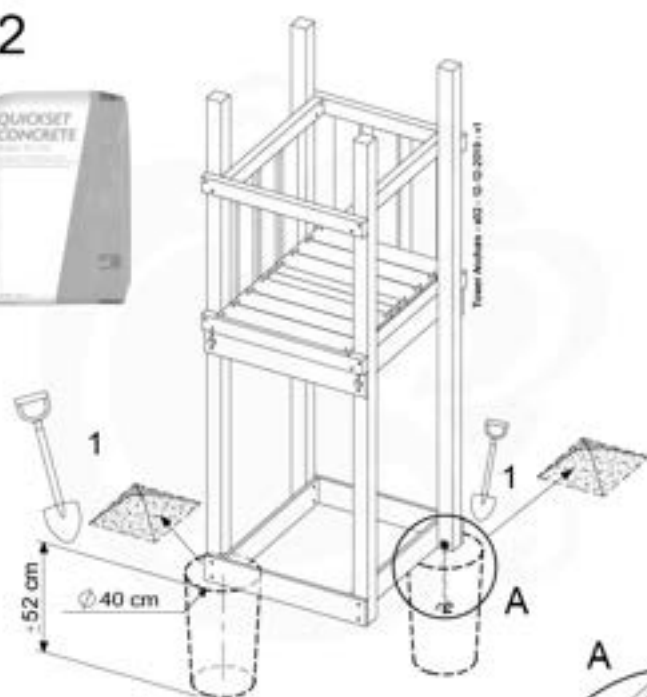

# 20 Ground Anchors

1

31-1020212-1-101-1010000-0000

2

CONCRETE  
40 L / 80 kg

24h