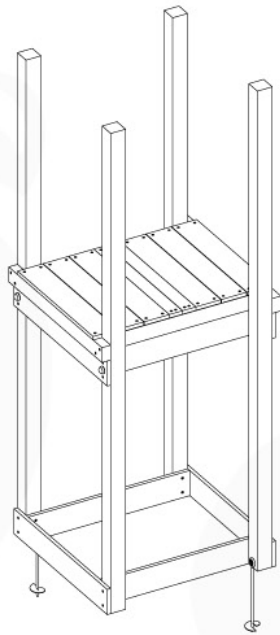

Canvas

123_220

Product Identification

Art. Description: _____
 Art. Reference: _____
LOT: _____

02a

02b

02c

02d

02e

03 Base Tower

Base Tower - s00 - 28-1-2020 - v1

1

1a

Base Tower - s00 Xs - 28-1-2020 - v1

5

➔ 2

1b

Base Tower - 601bc - 26-1-2020 - v1

1c

1d

Base Tower - 601de - 26-1-2020 - v1

1e

2

3