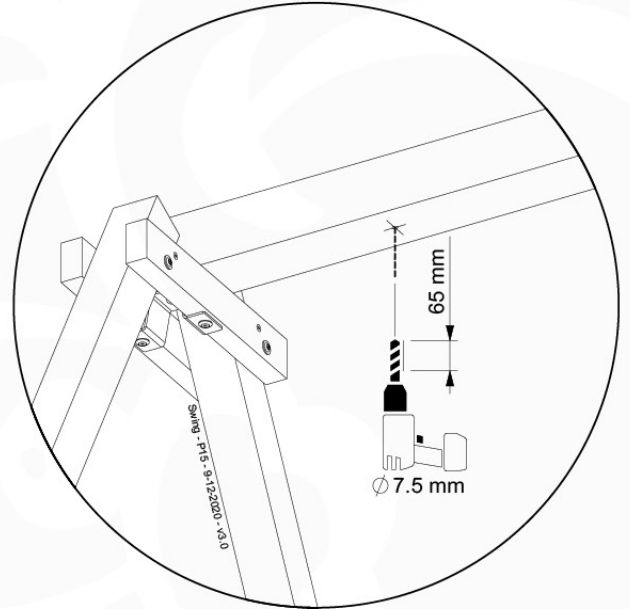

05-4

05-5

05-6

06

	PartNo	PartName	QTY.
Hardware Pack	001_406	Stealth Screw 8x45	4
	001_417	Stealth Screw 8x80	3
	001_422	Stealth Screw 8x137	3
	002_220	Gap Point Screw T25 - 5x45	12
	002_223	Gap Point Screw T25 - 5x80	6
Other	005_528	Swing Beam Bracket 7x7	1
	005_529	Swing Beam Bracket 9x9	1
	007_001	Ground-anchor	2
Hardware Pack	022_31x	bpc-base version 3	2
	022_84x	bpc cover	2
	023_031	Finishing Washer GPS 5.0	2
Other	101_003	Swing hook with Carabiner	4

2-Positions

1-Position

06-7

06 -8

06 -9

D180
D141

07 -1

07 -2