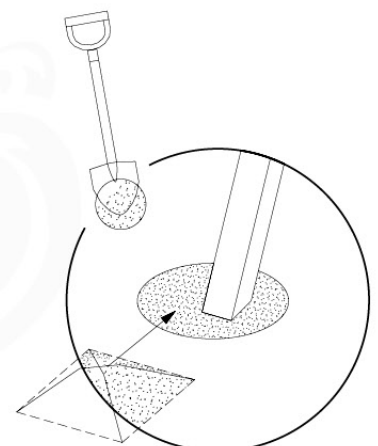

05-4

05-5

05-6

06

	PartNo	PartName	QTY.
Hardware Pack	001_406	Stealth Screw 8x45	4
	001_417	Stealth Screw 8x80	3
	001_422	Stealth Screw 8x137	3
	002_220	Gap Point Screw T25 - 5x45	12
	002_223	Gap Point Screw T25 - 5x80	6
Other	005_528	Swing Beam Bracket 7x7	1
	005_529	Swing Beam Bracket 9x9	1
	007_001	Ground-anchor	2
Hardware Pack	022_31x	bpc-base version 3	2
	022_84x	bpc cover	2
	023_031	Finishing Washer GPS 5.0	2
Other	101_003	Swing hook with Carabiner	4

2-Positions

1-Position

06-7

06 -8

06 -9

D180
D141

07 -1

07 -2