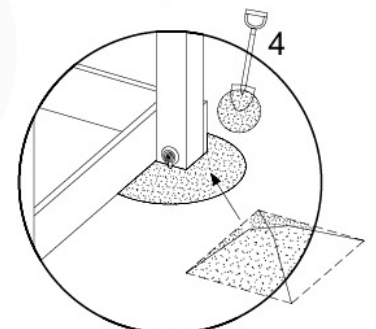

20 Ground Anchors

1

Tower Anchors - 001 - 12.12.2019 - v1

2

CONCRETE
40 L / 80 kg

24h